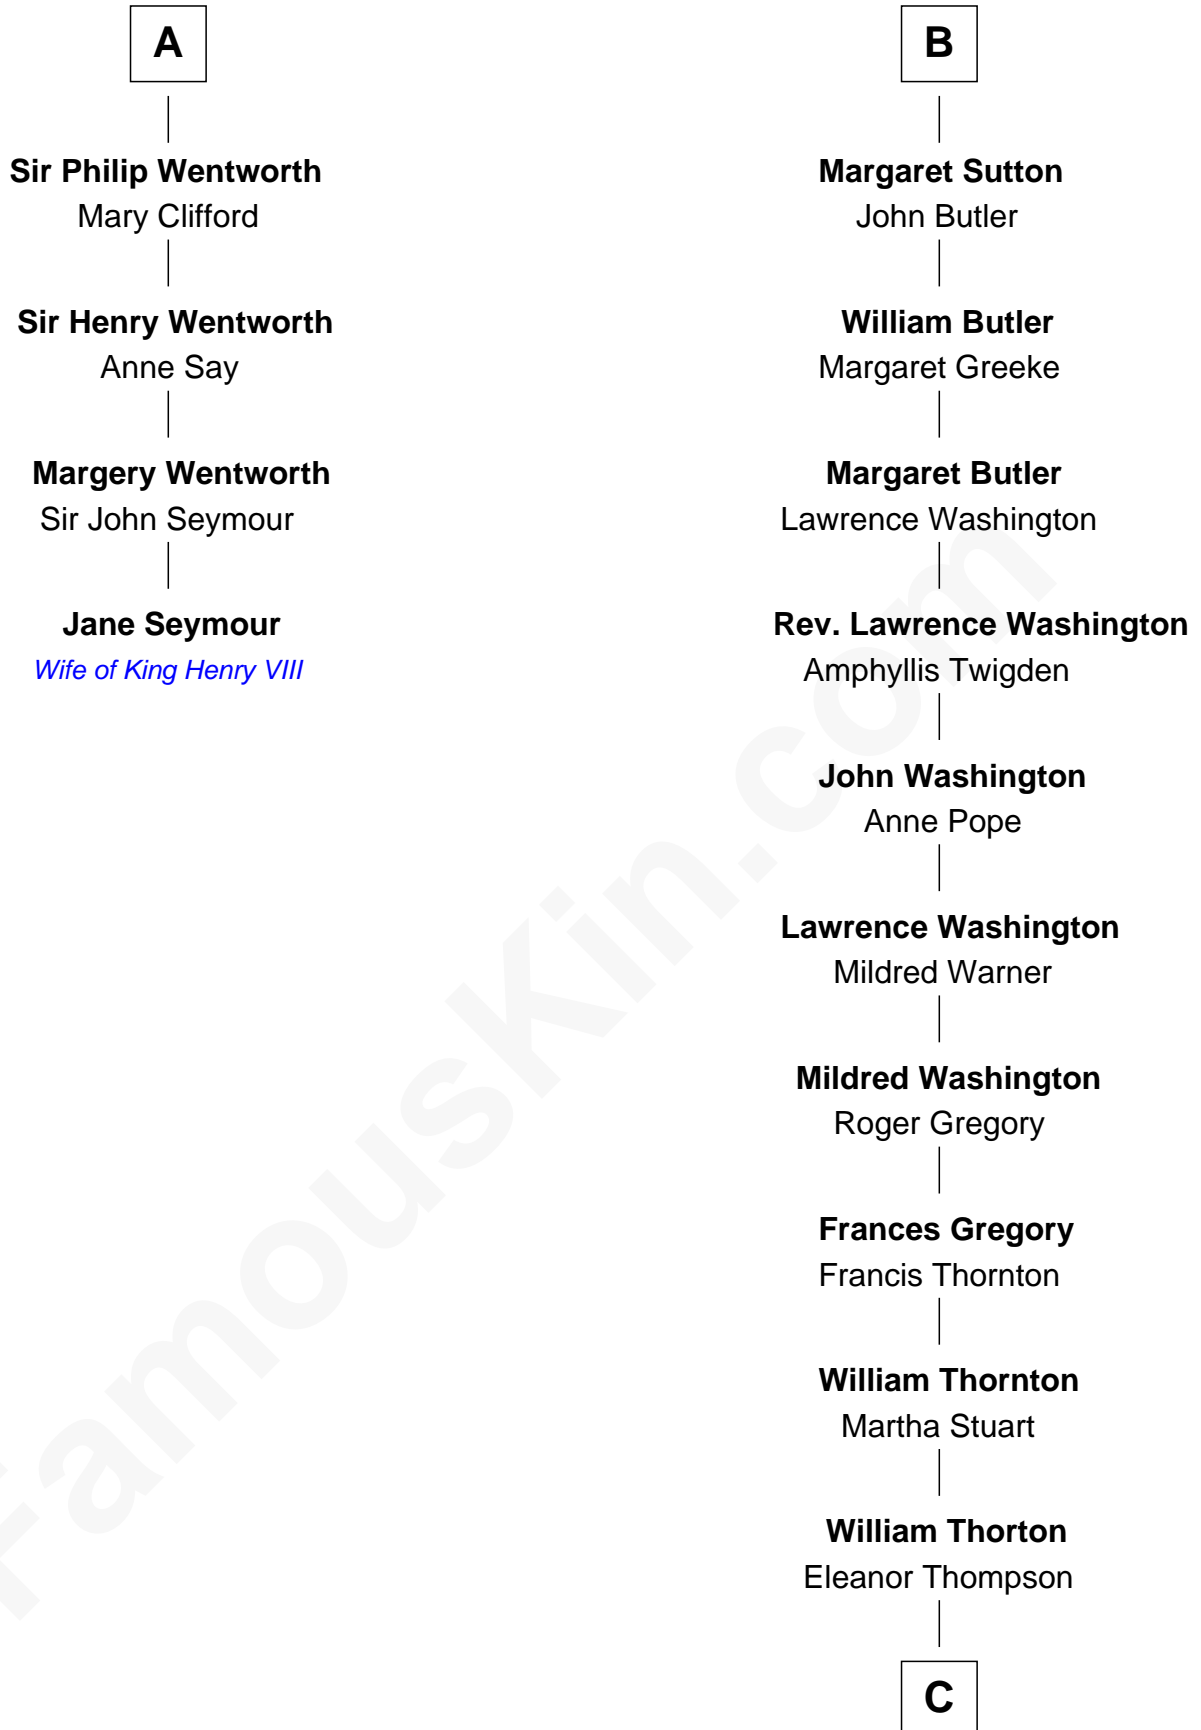

# FamousKin.com Relationship Chart of

**Jane Seymour**

*3rd Wife of King Henry VIII*

10th cousin 10 times removed of

**General George S. Patton**

*U.S. Army - World War II*

**Sir William de Ferrers**

*with wife  
Sibyl Marshal*

**John Deincourt**  
-----

**Thomas de Berkeley**  
Katherine de Clyvedon

**Sir William Deincourt**  
Milicent la Zouche

**Sir John Berkeley**  
Elizabeth Betteshorne

**Margaret Deincourt**  
Sir Robert de Tibetot

**Elizabeth Berkeley**  
Sir John Sutton

**Elizabeth de Tibetot**  
Sir Philip le Despencer

**Sir Edmund Sutton**  
Joyce Tiptoft

**Margery Despencer**  
Sir Roger Wentworth

**Sir John Sutton**  
Anne Clarell

**A**

**B**

**C**

|  
**Susanna Thompson Thorton**

Andrew Glassell

|  
**Susan Thornton Glassell**

George Smith Patton

|  
**George Smith Patton**