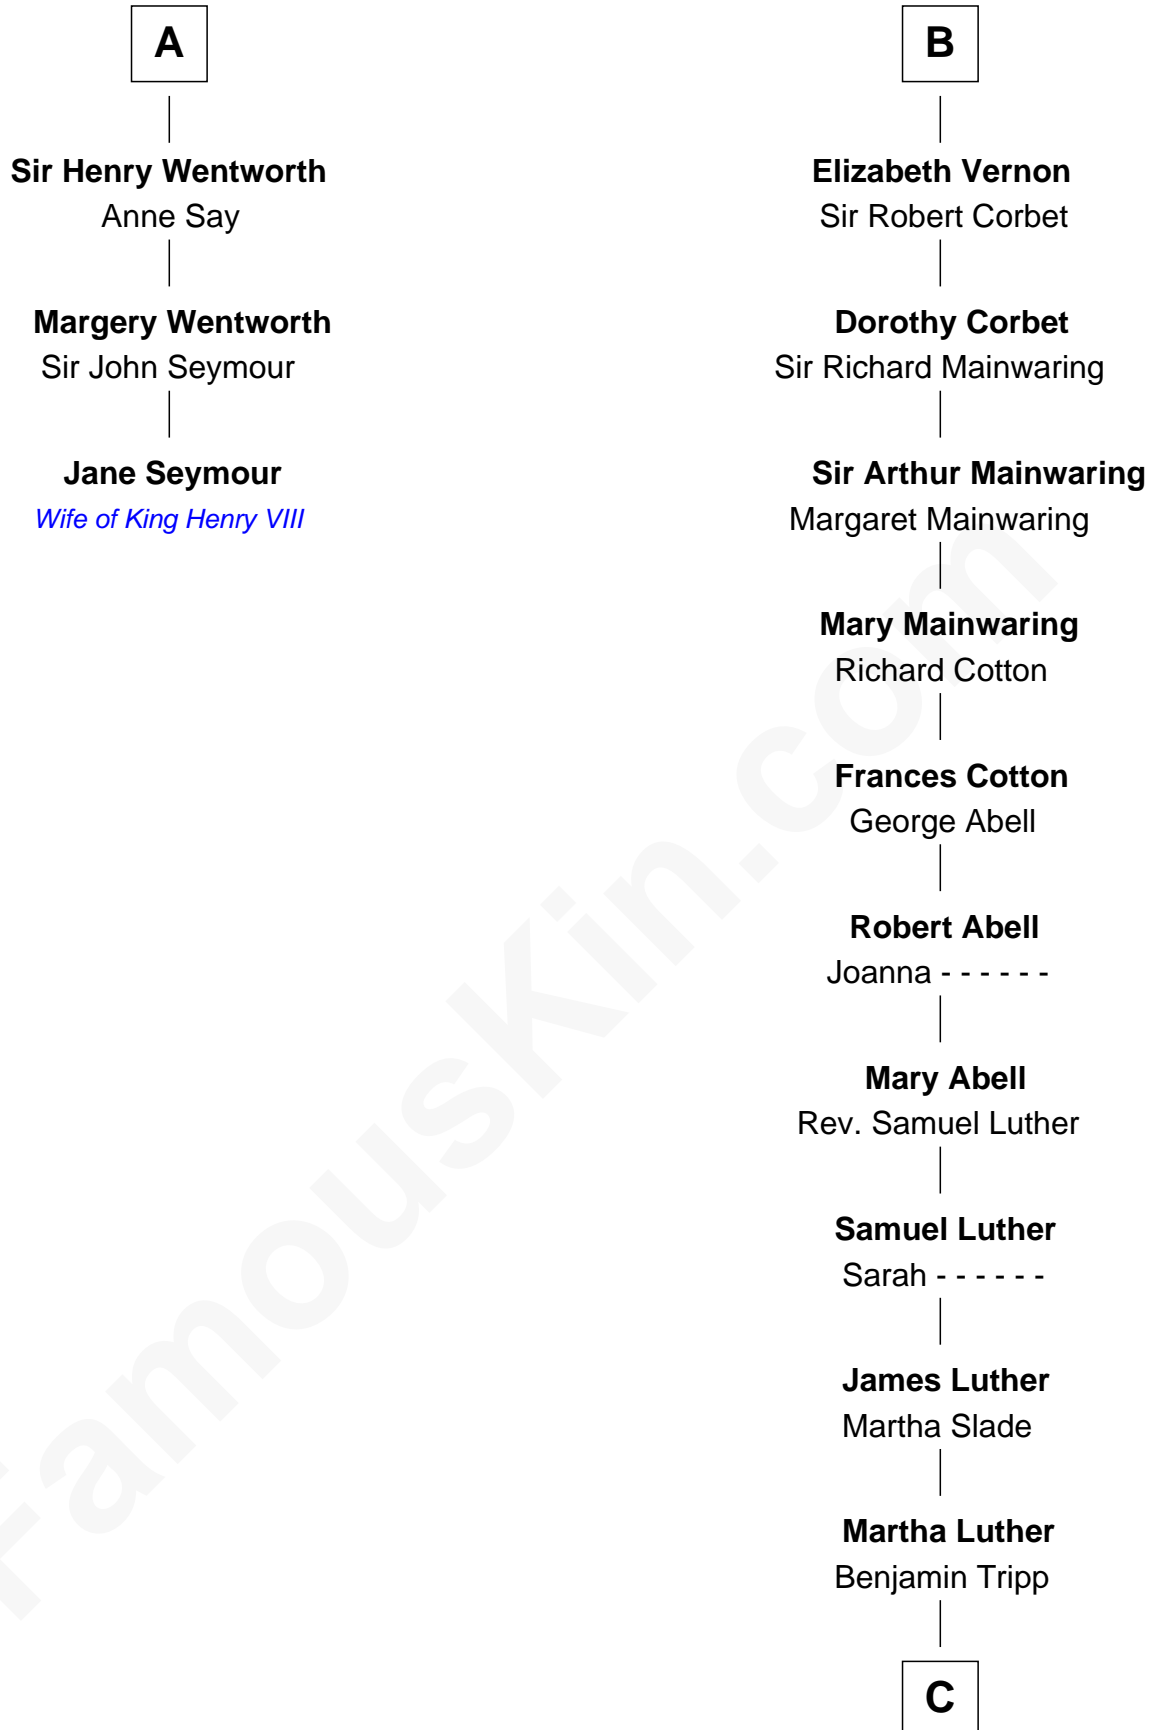

# FamousKin.com Relationship Chart of

**Jane Seymour**

*3rd Wife of King Henry VIII*

9th cousin 12 times removed of

**Lizzie Borden**

*Accused Murderess*

**C**

—  
**Susanna Tripp**

John Vinnicum

—  
**Sarah L. Vinnicum**

Joseph Morse

—  
**Anthony Morse**

Rhoda Morrison

—  
**Sarah Anthony Morse**

Andrew Jackson Borden

—  
**Lizzie Borden**

*Accused Murderess*