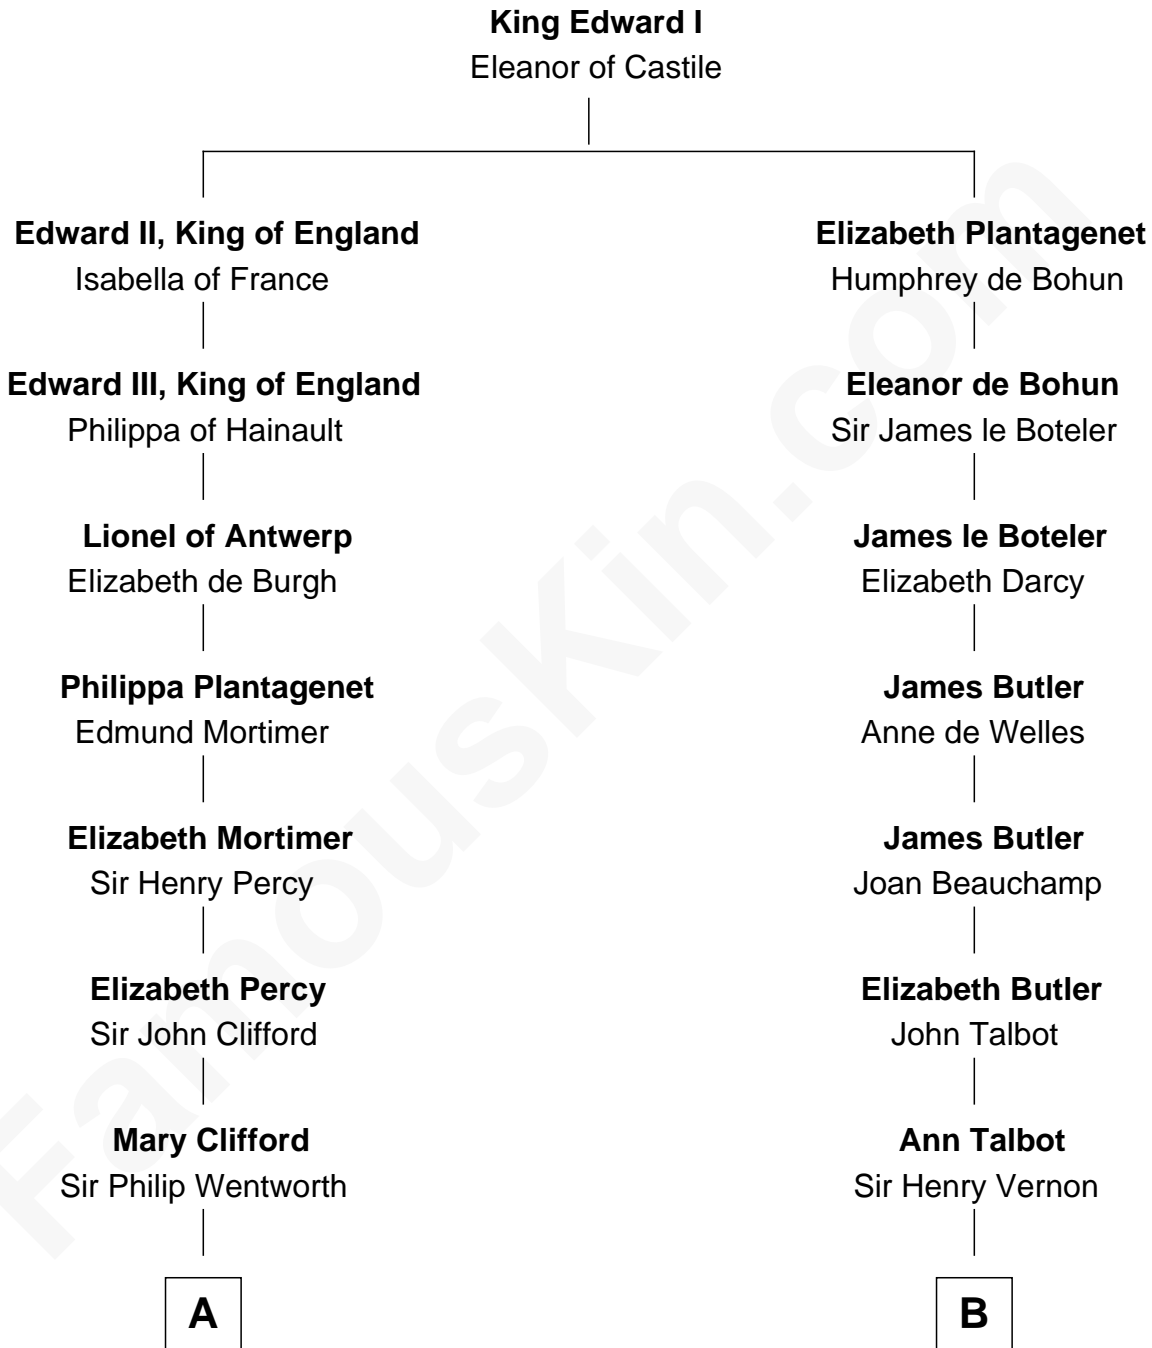

# FamousKin.com Relationship Chart of

**Jane Seymour**

*3rd Wife of King Henry VIII*

9th cousin 12 times removed of

**Lizzie Borden**

*Accused Murderess*

**C**

—  
**Susanna Tripp**

John Vinnicum

—  
**Sarah L. Vinnicum**

Joseph Morse

—  
**Anthony Morse**

Rhoda Morrison

—  
**Sarah Anthony Morse**

Andrew Jackson Borden

—  
**Lizzie Borden**

*Accused Murderess*