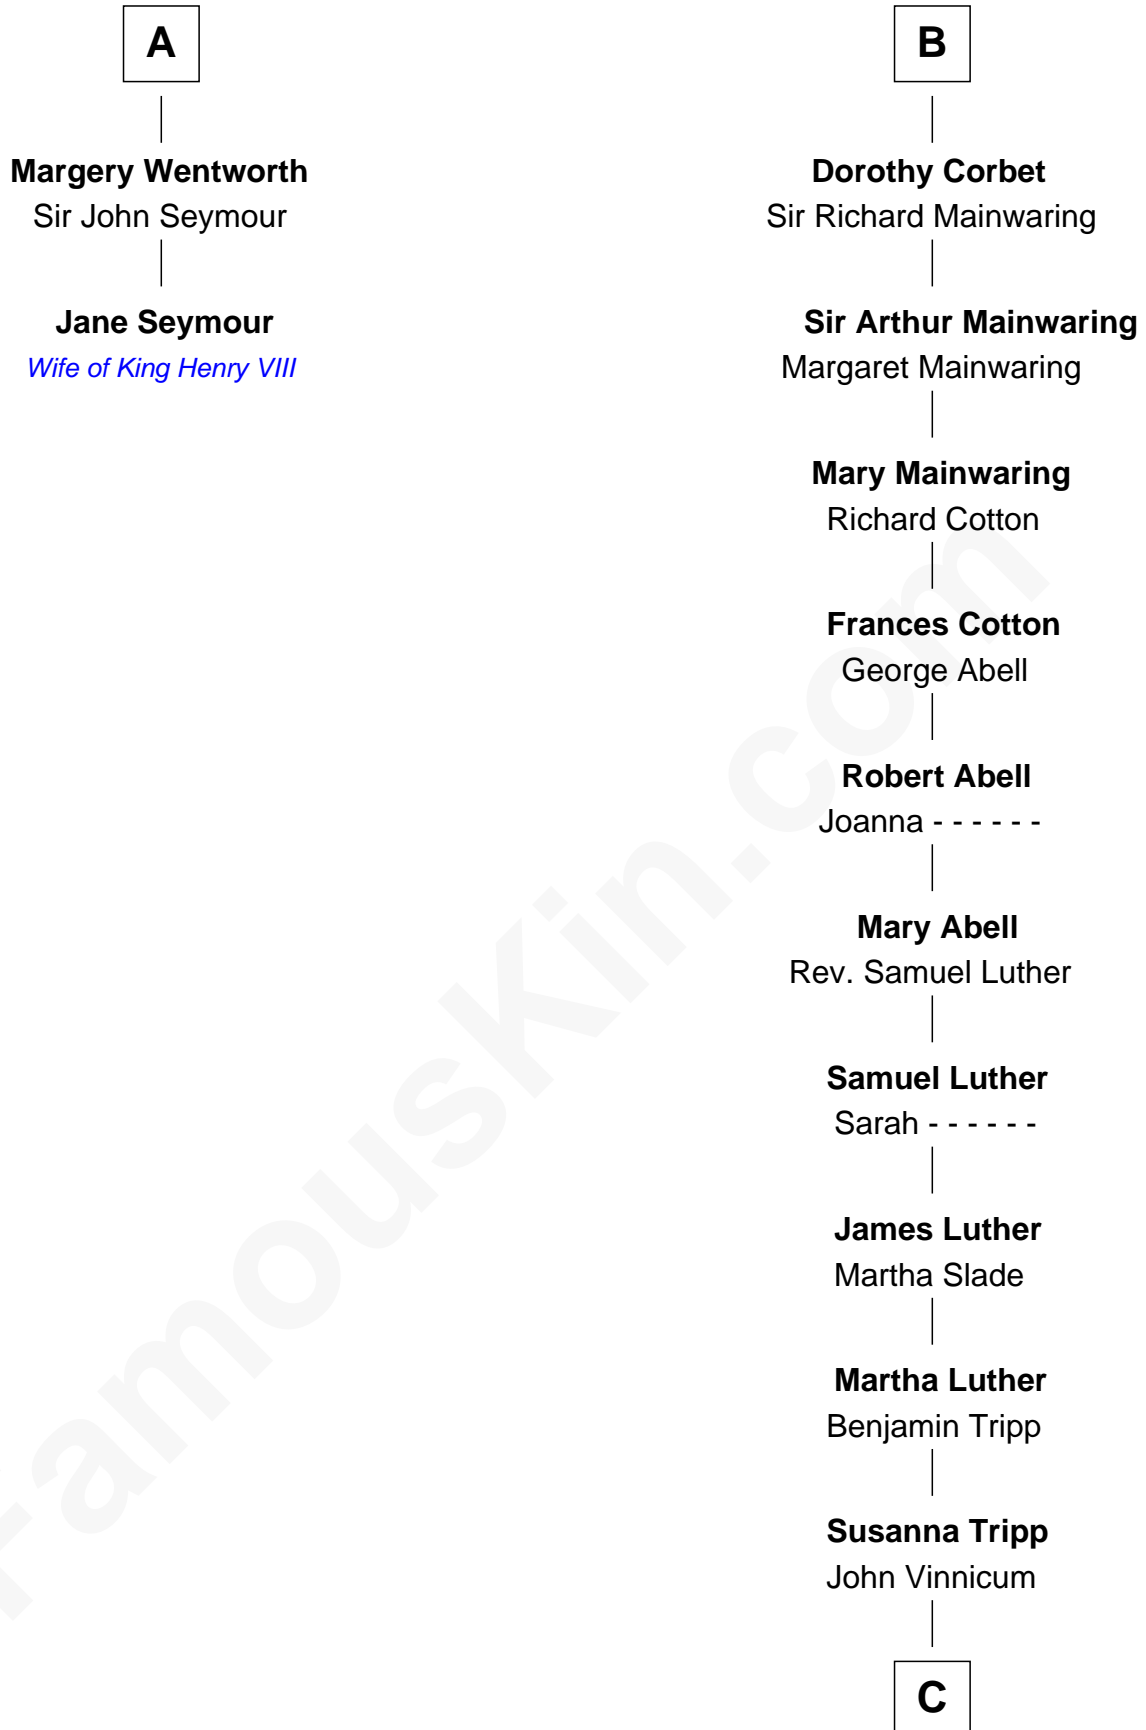

# FamousKin.com Relationship Chart of

**Jane Seymour**

*3rd Wife of King Henry VIII*

8th cousin 12 times removed of

**Lizzie Borden**

*Accused Murderess*

**William de Ros**  
Maude de Vaux

**C**

—  
**Sarah L. Vinnicum**

Joseph Morse

—  
**Anthony Morse**

Rhoda Morrison

—  
**Sarah Anthony Morse**

Andrew Jackson Borden

—  
**Lizzie Borden**

*Accused Murderess*