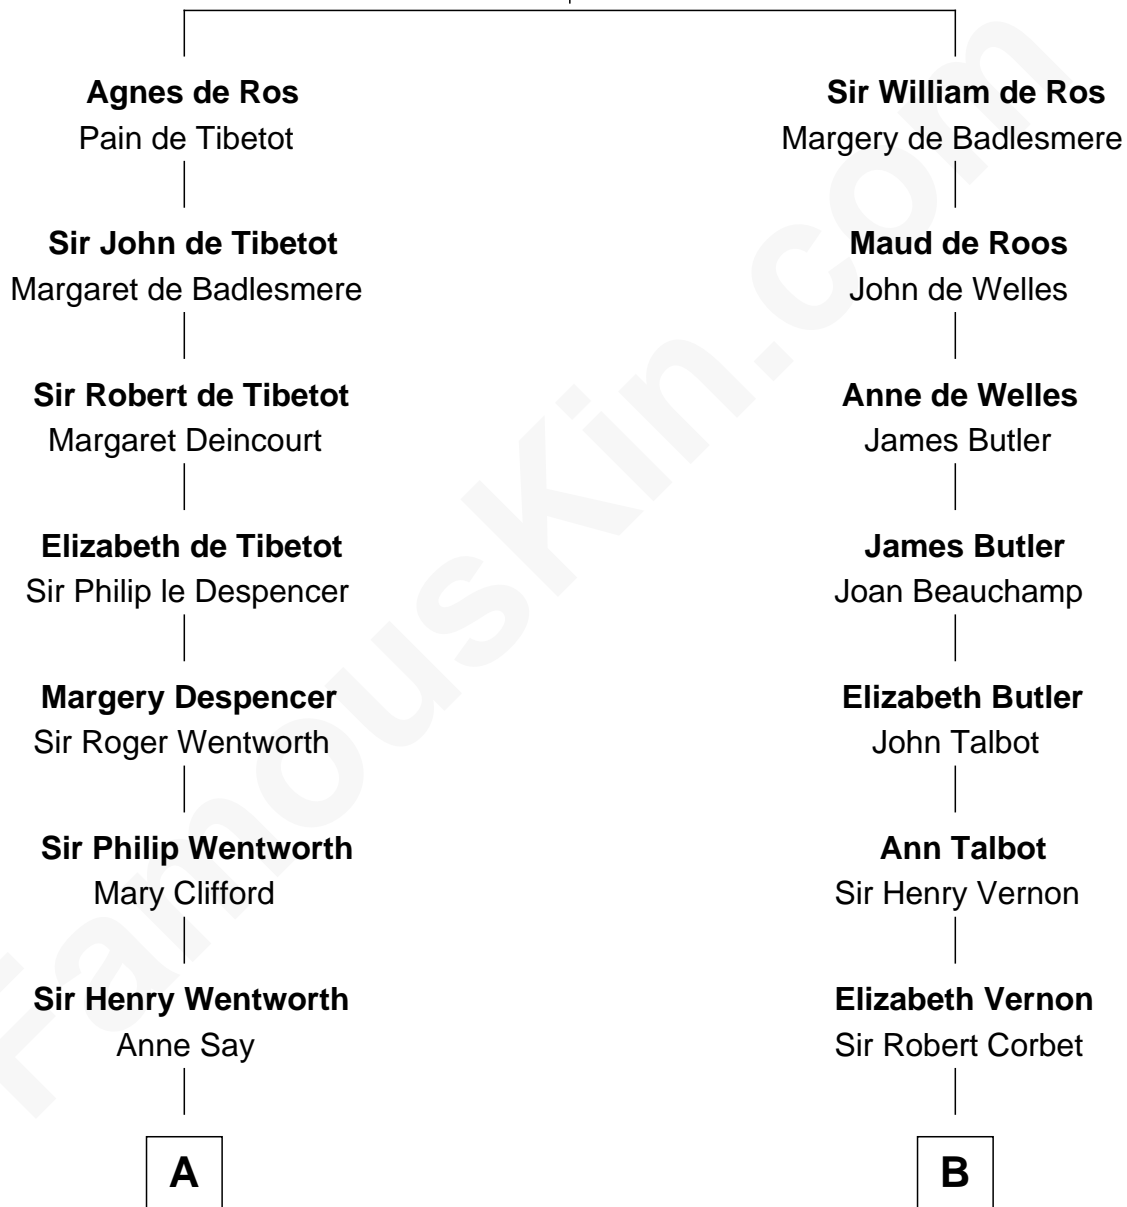

# FamousKin.com Relationship Chart of

**Jane Seymour**

*3rd Wife of King Henry VIII*

8th cousin 12 times removed of

**Lizzie Borden**

*Accused Murderess*

**William de Ros**  
Maude de Vaux

**C**

—  
**Sarah L. Vinnicum**

Joseph Morse

—  
**Anthony Morse**

Rhoda Morrison

—  
**Sarah Anthony Morse**

Andrew Jackson Borden

—  
**Lizzie Borden**

*Accused Murderess*