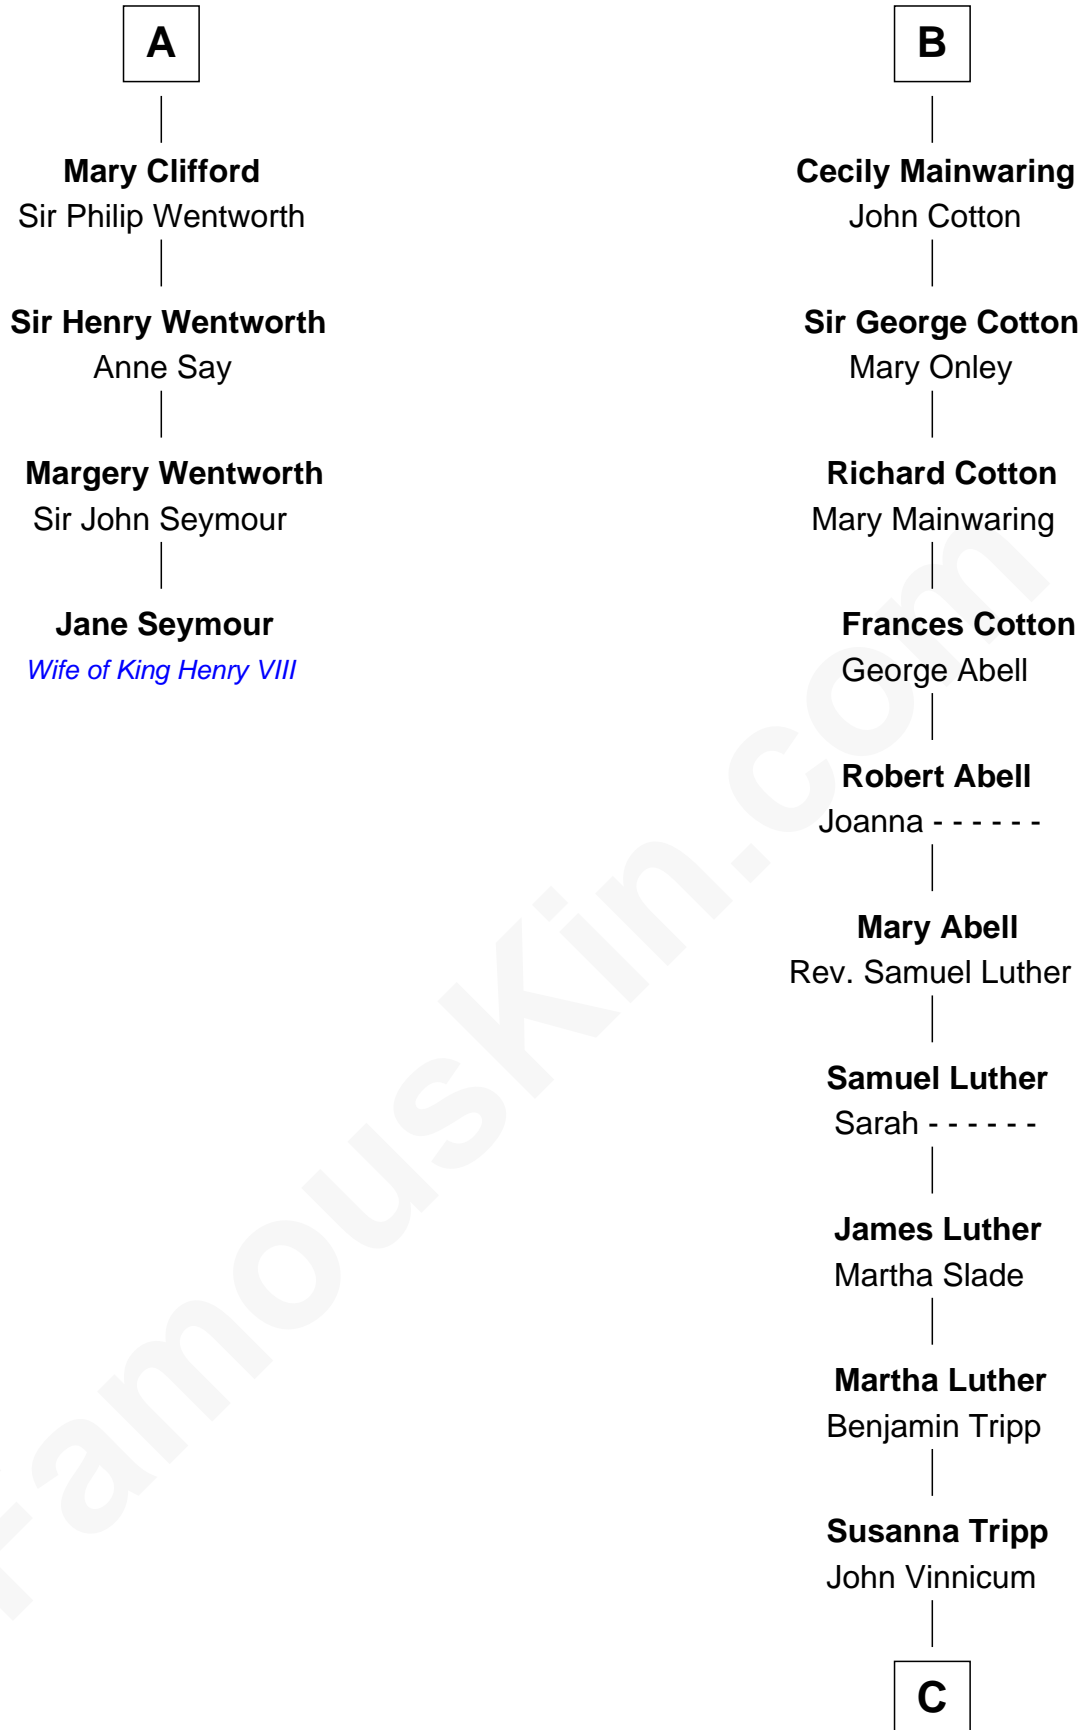

# FamousKin.com Relationship Chart of

**Jane Seymour**

*3rd Wife of King Henry VIII*

10th cousin 10 times removed of

**Lizzie Borden**

*Accused Murderess*

**Sir Roger de Quincy**

*Helen of Galloway*

**C**

—  
**Sarah L. Vinnicum**

Joseph Morse

—  
**Anthony Morse**

Rhoda Morrison

—  
**Sarah Anthony Morse**

Andrew Jackson Borden

—  
**Lizzie Borden**

*Accused Murderess*