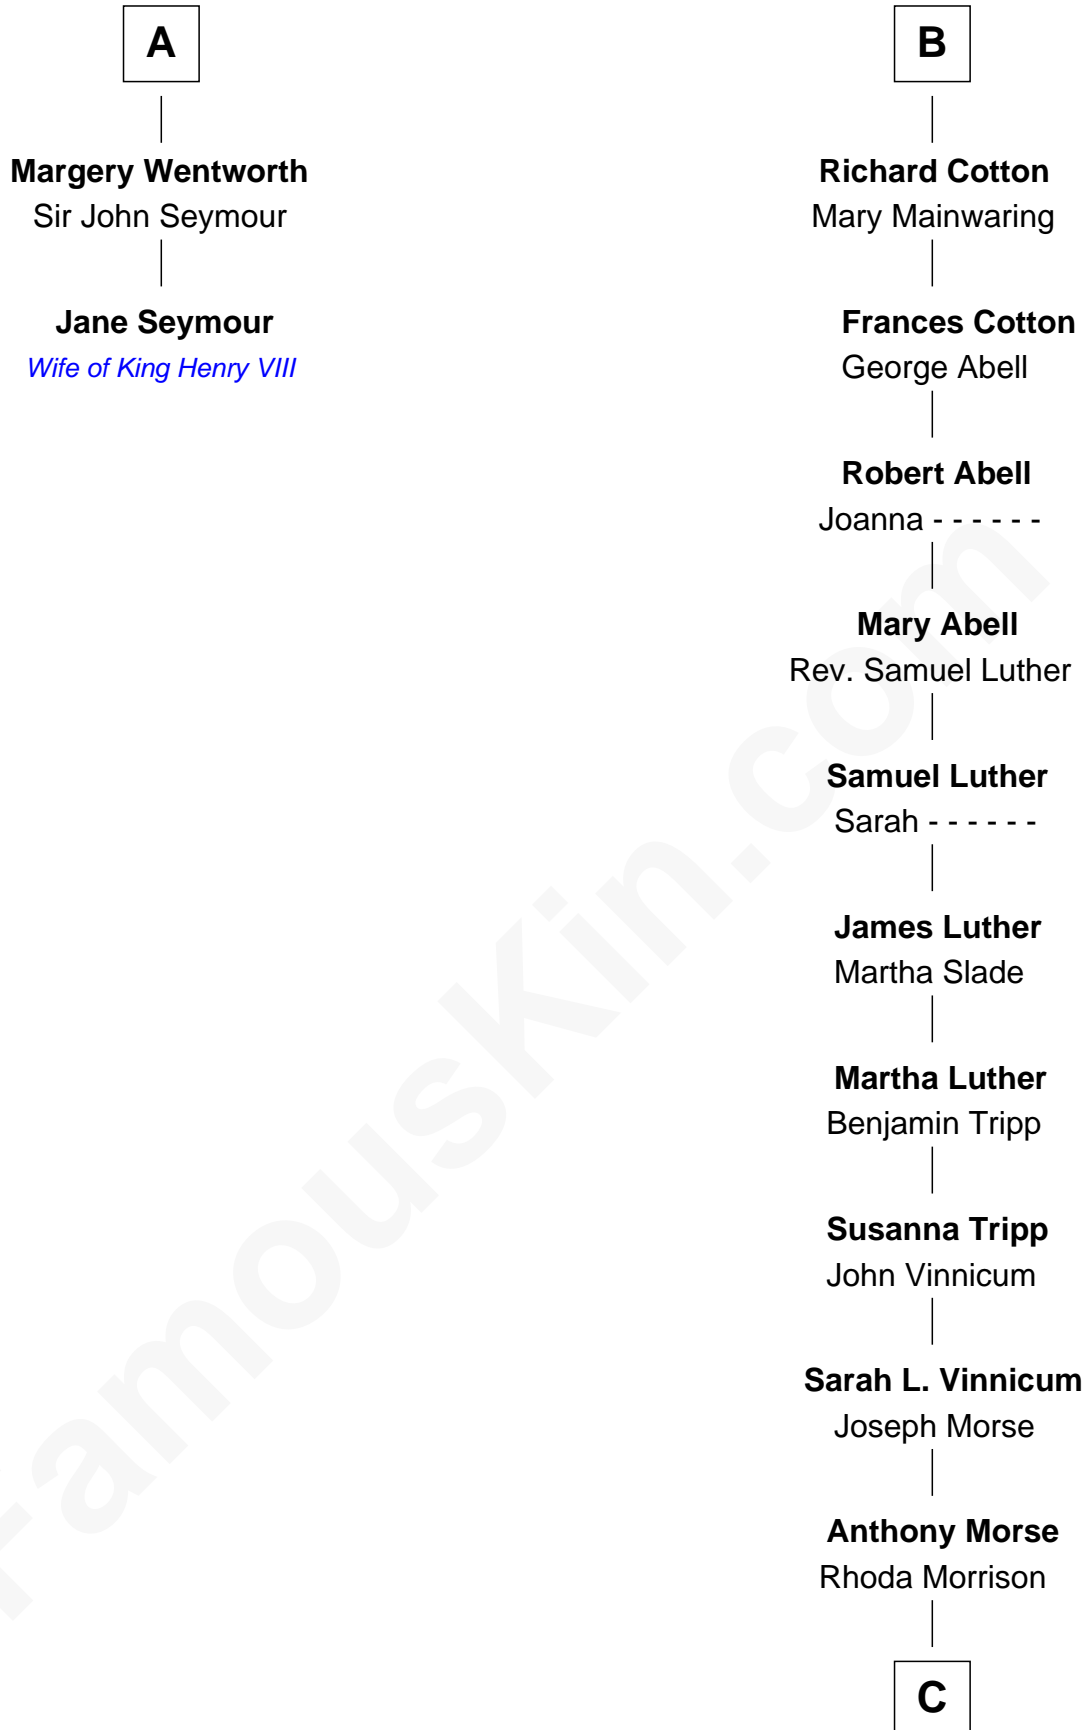

FamousKin.com Relationship Chart of

Jane Seymour

3rd Wife of King Henry VIII

8th cousin 10 times removed of

Lizzie Borden

Accused Murderess

Eudo la Zouche
Milicent de Cantilupe

Sir William la Zouche

Sir Roger Wentworth

Sir Philip Wentworth

Mary Clifford

Sir Henry Wentworth

Anne Say

A

Eve la Zouche

Sir Maurice de Berkeley

Thomas de Berkeley

Katherine de Clyvedon

Sir John Berkeley

Elizabeth Betteshorne

Elizabeth Berkeley

Sir John Sutton

Jane Sutton

Thomas Mainwaring

Cecily Mainwaring

John Cotton

Sir George Cotton

Mary Onley

B

C

Sarah Anthony Morse
Andrew Jackson Borden

Lizzie Borden
Accused Murderess