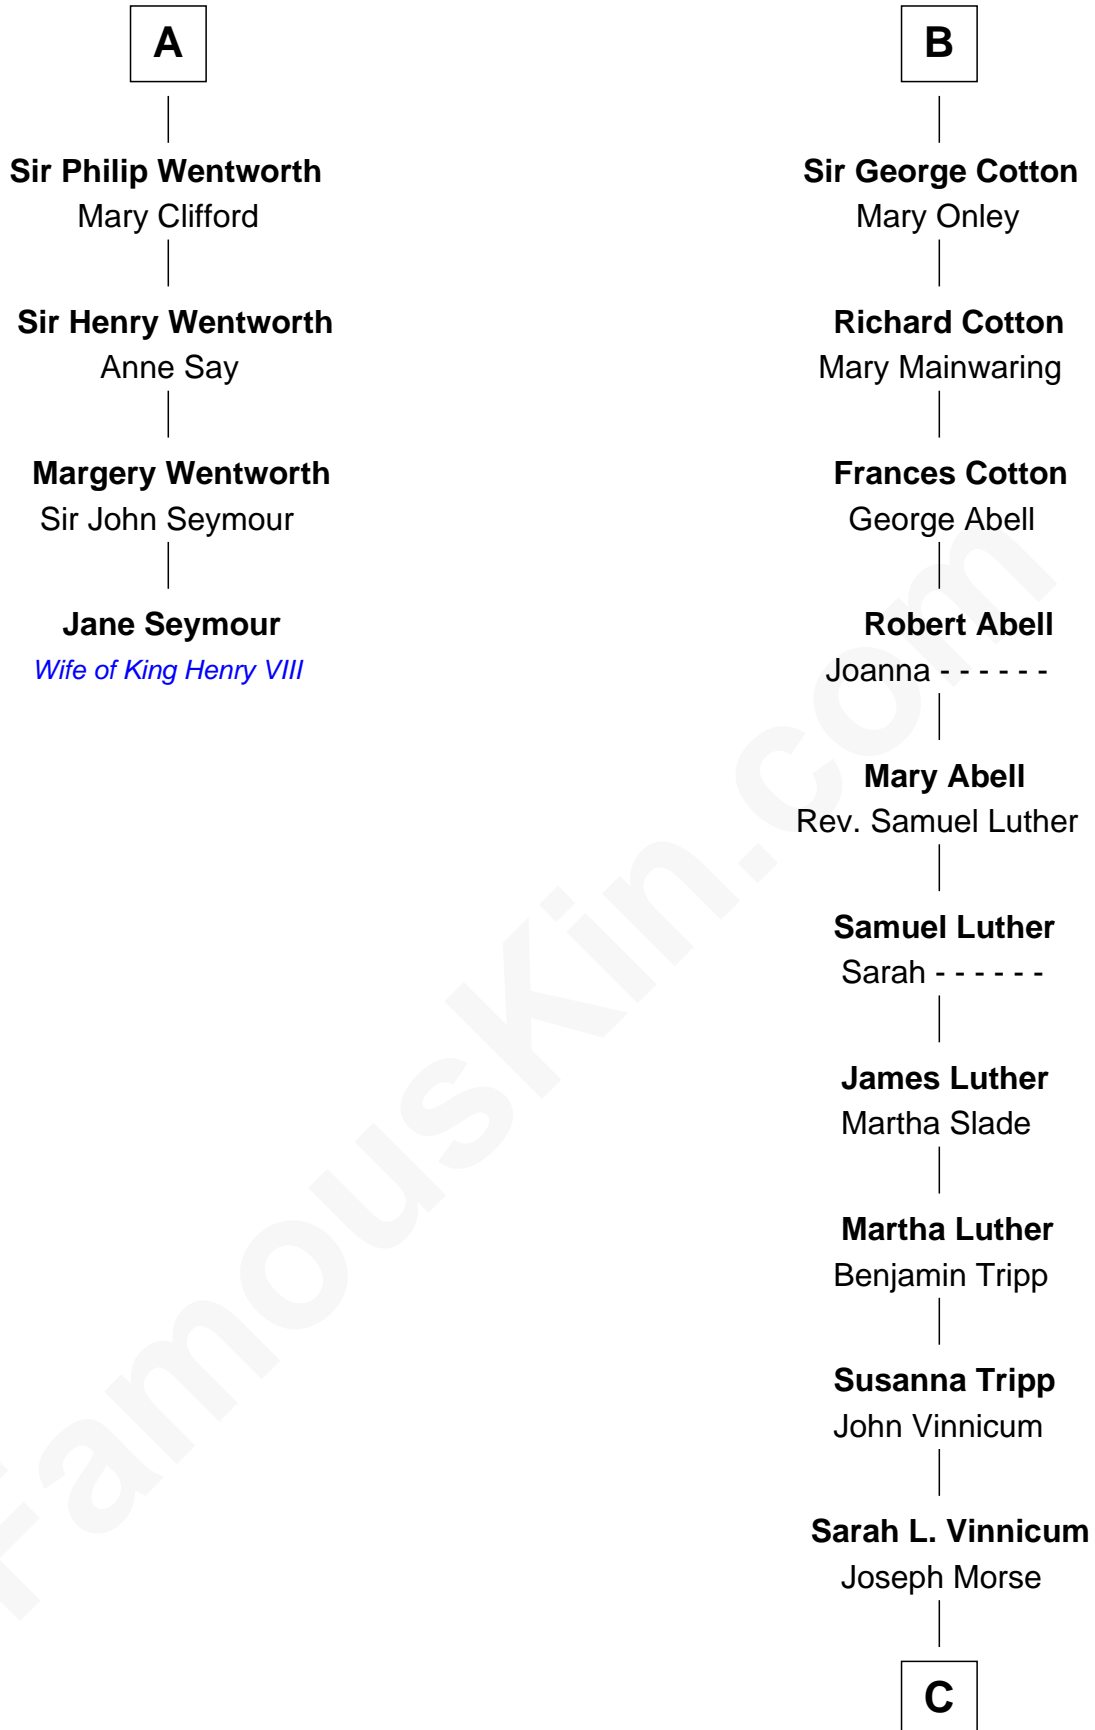

FamousKin.com Relationship Chart of

Jane Seymour

3rd Wife of King Henry VIII

10th cousin 9 times removed of

Lizzie Borden

Accused Murderess

Sir William de Ferrers

*with wife
Sibyl Marshal*

Sir William Deincourt
Milicent la Zouche

Sir John Berkeley
Elizabeth Betteshorne

Margaret Deincourt
Sir Robert de Tibetot

Elizabeth Berkeley
Sir John Sutton

Elizabeth de Tibetot
Sir Philip le Despencer

Jane Sutton
Thomas Mainwaring

Margery Despencer
Sir Roger Wentworth

Cecily Mainwaring
John Cotton

A

B

C

Anthony Morse

Rhoda Morrison

Sarah Anthony Morse