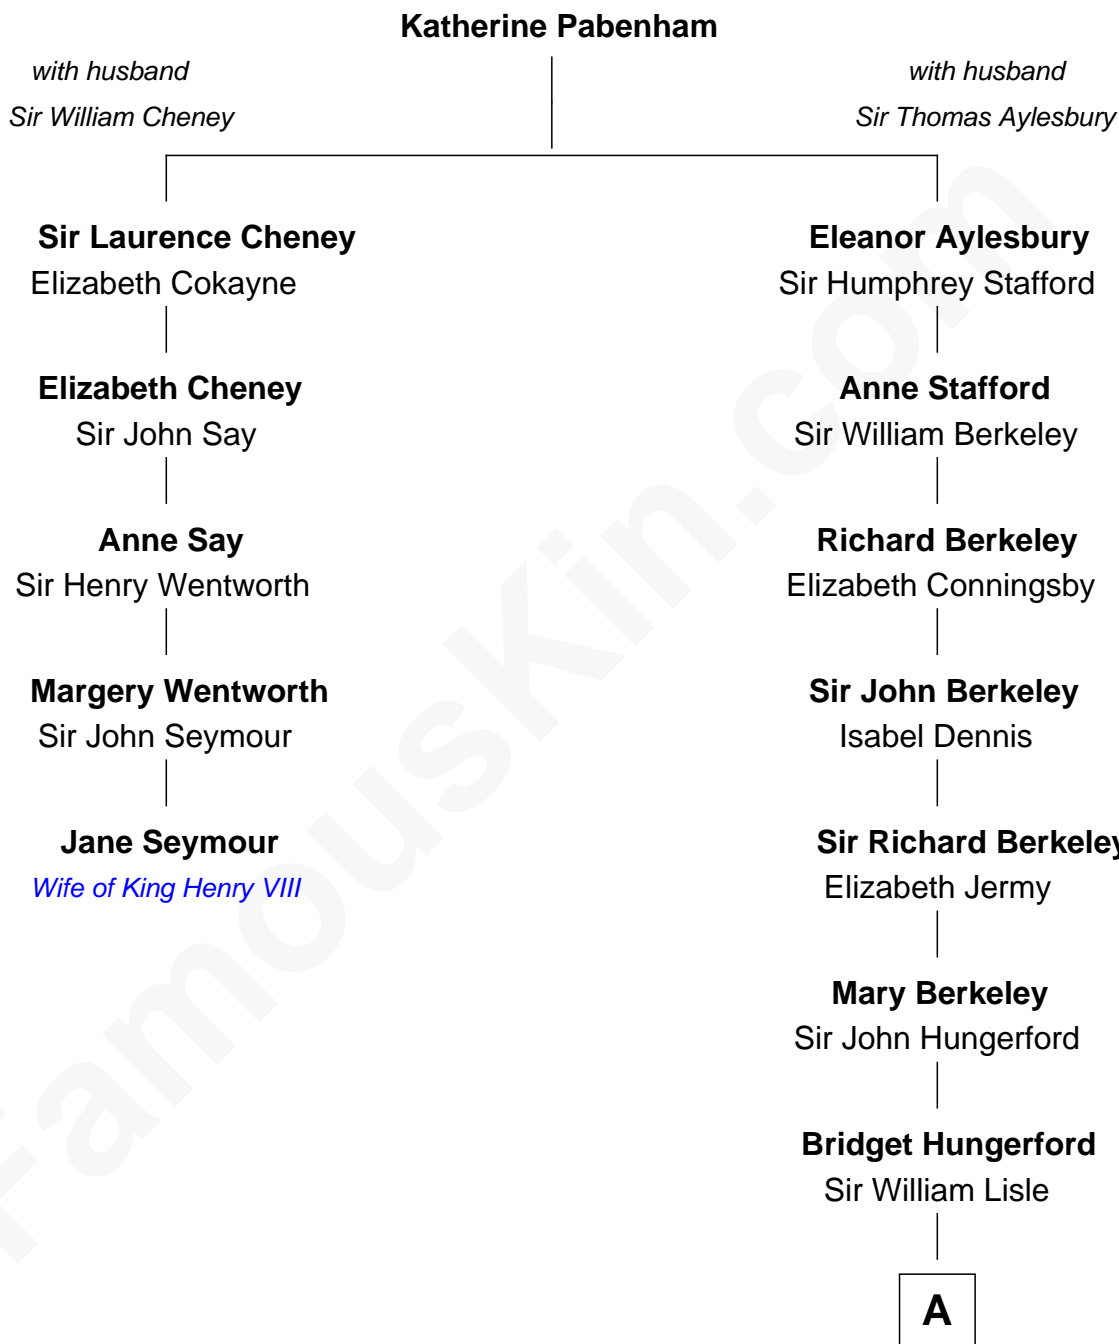

FamousKin.com

Relationship Chart of

Jane Seymour

3rd Wife of King Henry VIII

4th cousin 14 times removed of

Warren Buffett

Chairman & CEO, Berkshire Hathaway

A