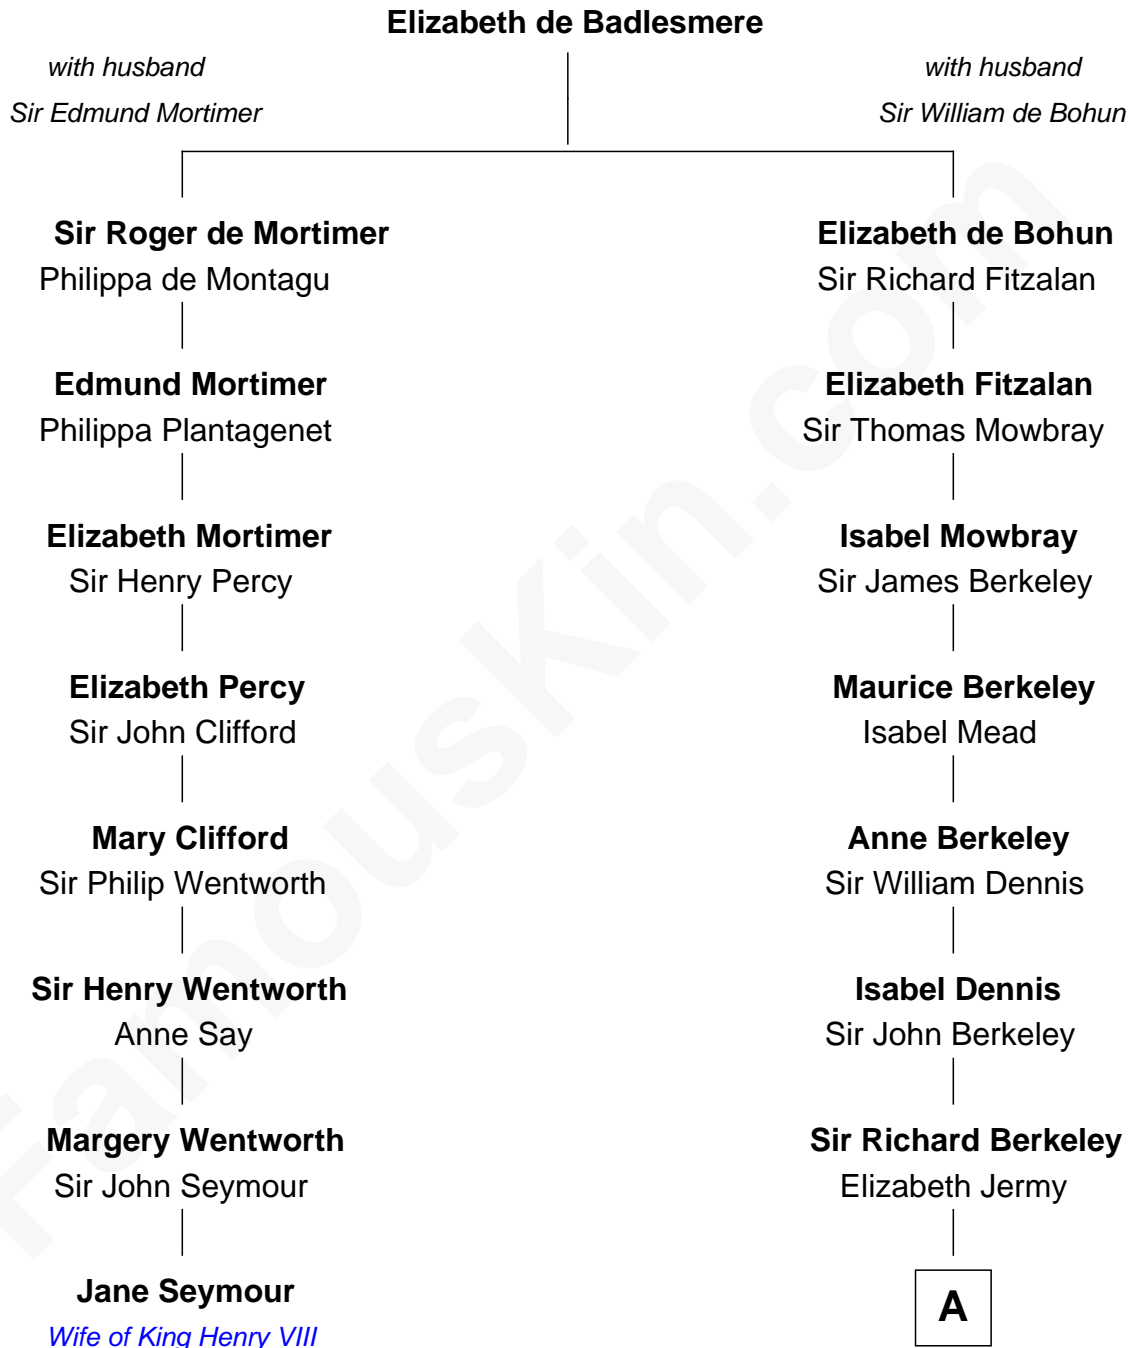

FamousKin.com Relationship Chart of

Jane Seymour

3rd Wife of King Henry VIII

7th cousin 13 times removed of

Warren Buffett

Chairman & CEO, Berkshire Hathaway

A

Mary Berkeley
Sir John Hungerford

Bridget Hungerford
Sir William Lisle

John Lisle
Alice Beckenshaw

Bridget Lisle
Leonard Hoar

Bridget Hoar
Rev. Thomas Cotton

Leonard Hoar Cotton
Hannah - - - - -

Thomas Cotton
Agnes Smith

Mary Cotton
Stephen Pennell