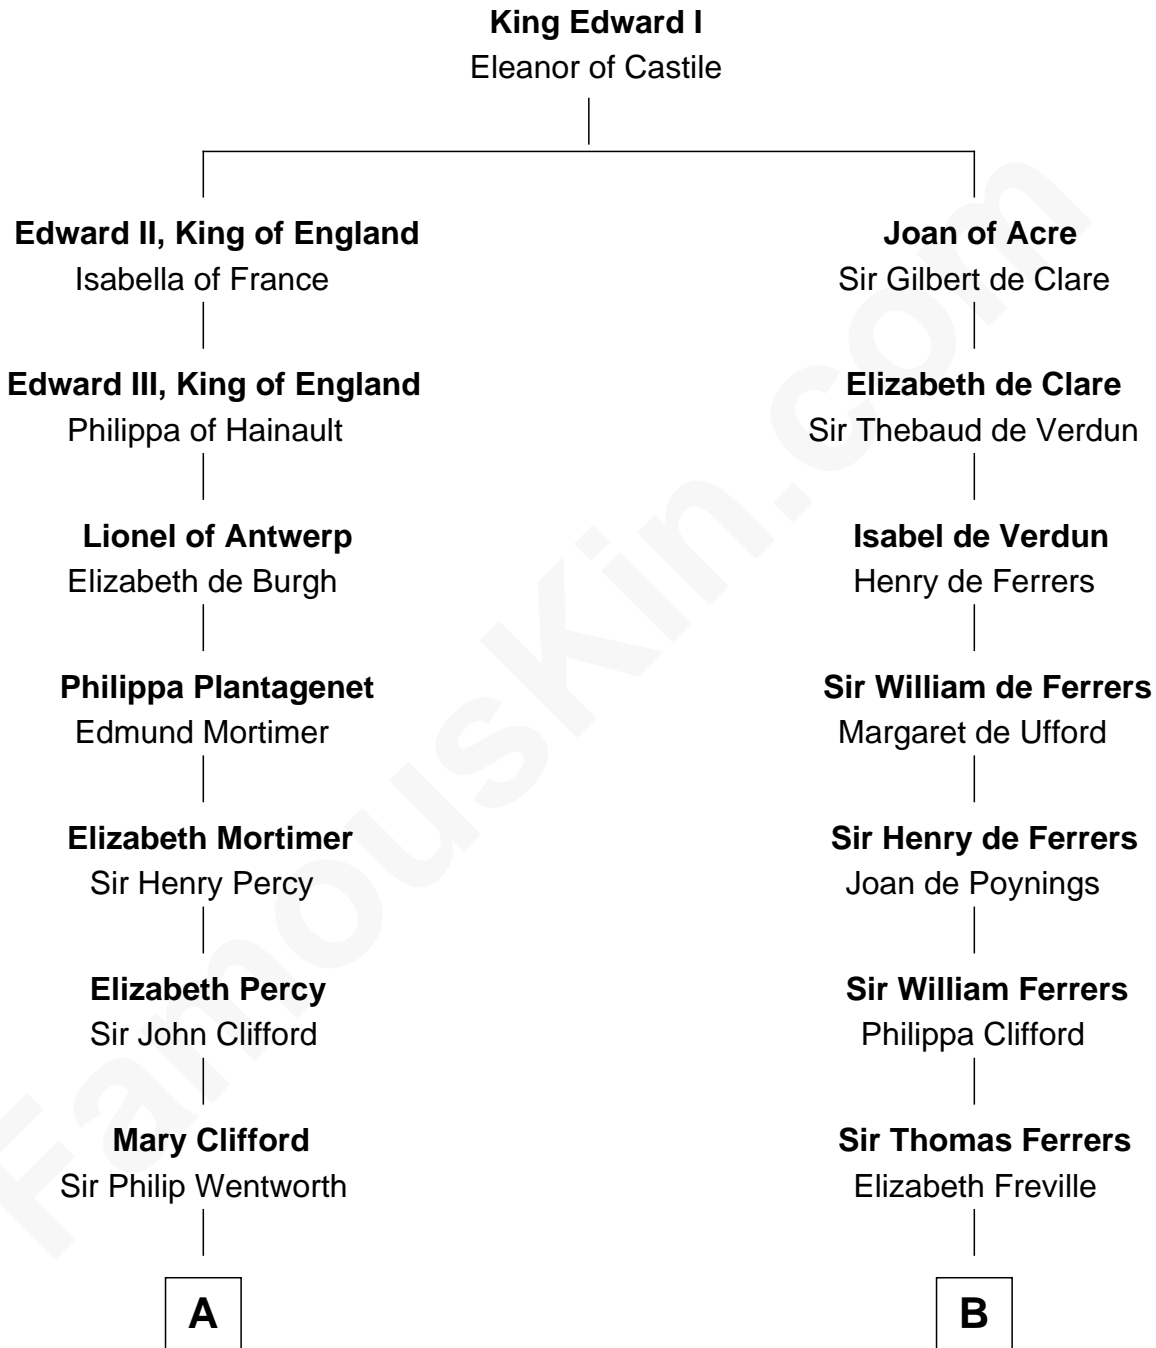

# FamousKin.com Relationship Chart of

**Jane Seymour**

*3rd Wife of King Henry VIII*

9th cousin 10 times removed of

**Susan B. Anthony**

*Women's Rights Advocate*

**C**

**Humphrey Anthony**

Hannah Lapham

**Daniel Anthony**

Lucy Read

**Susan B. Anthony**

*Women's Rights Advocate*

FamousKin.com