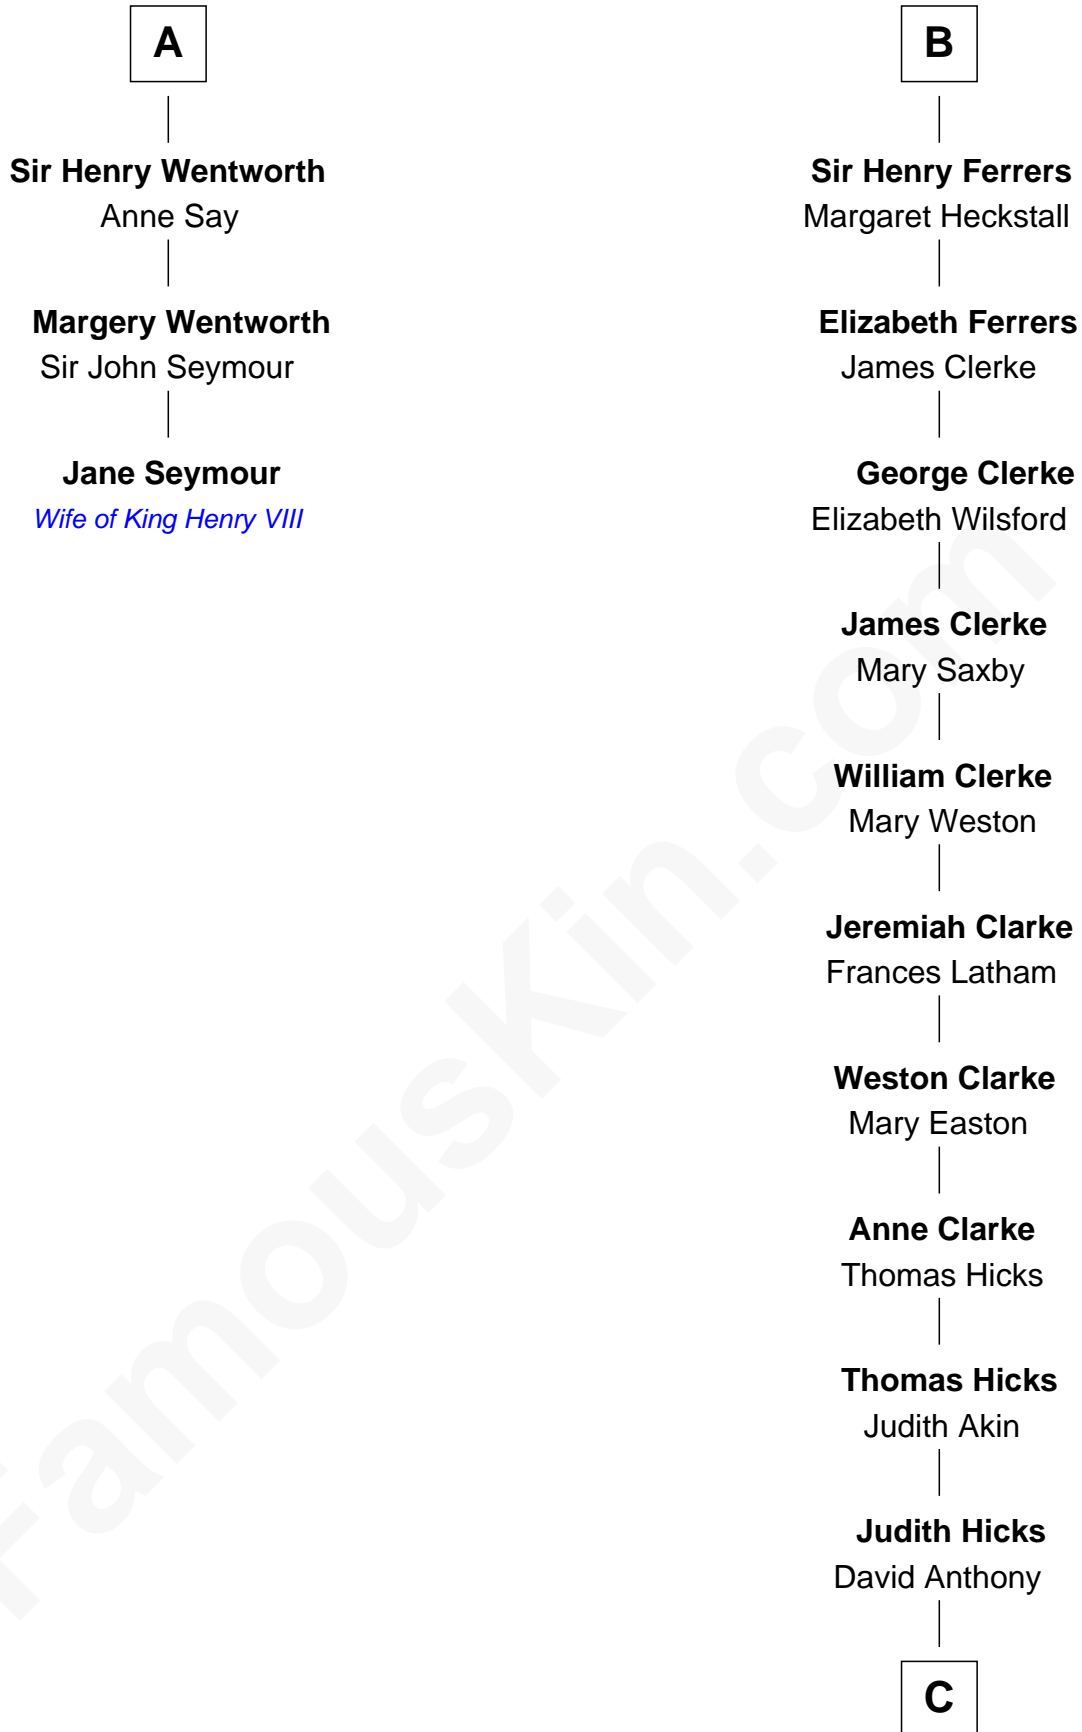

# FamousKin.com Relationship Chart of

**Jane Seymour**

*3rd Wife of King Henry VIII*

9th cousin 10 times removed of

**Susan B. Anthony**

*Women's Rights Advocate*

**C**

**Humphrey Anthony**

Hannah Lapham

**Daniel Anthony**

Lucy Read

**Susan B. Anthony**

*Women's Rights Advocate*

FamousKin.com