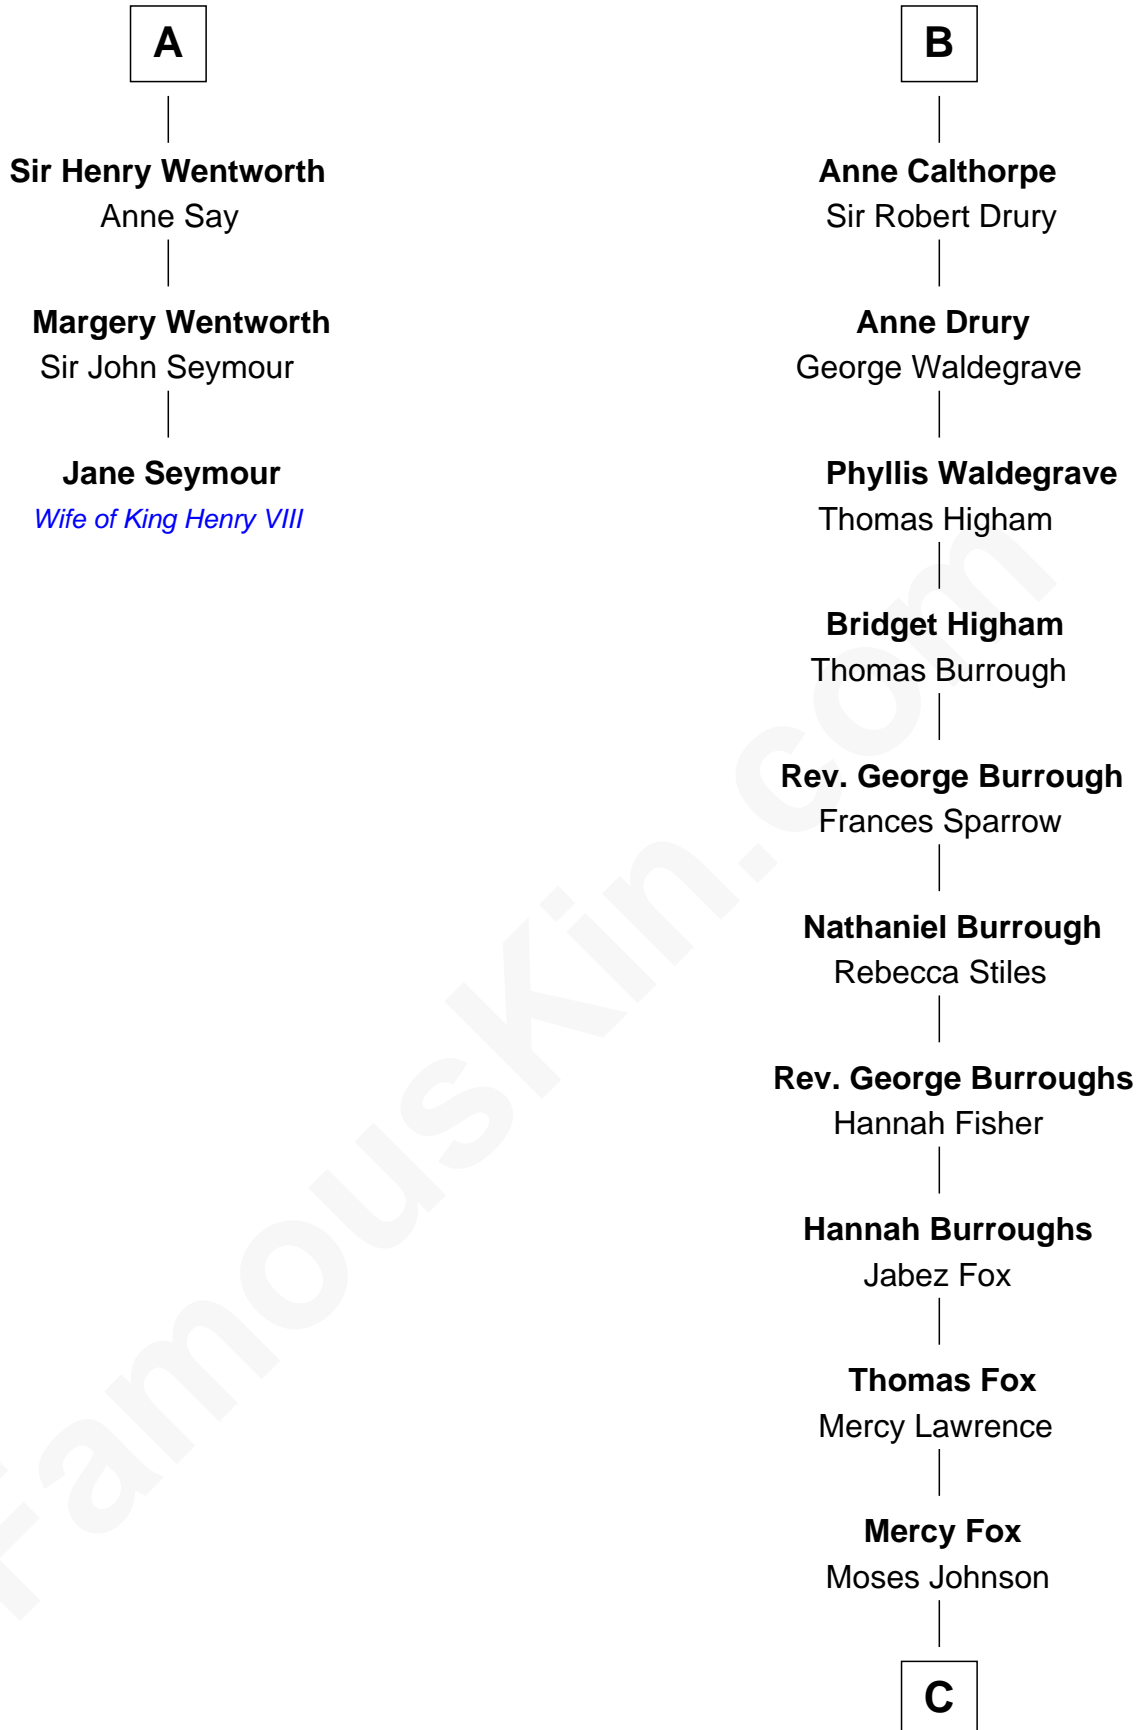

FamousKin.com Relationship Chart of

Jane Seymour

3rd Wife of King Henry VIII

9th cousin 12 times removed of

Walt Disney

Co-Founder of The Walt Disney Company

C

Fanny Johnson

John Call

Eber Call

Violette Lawrence

Charles Call

Henrietta Gross

Flora Call

Elias Charles Disney

Walt Disney