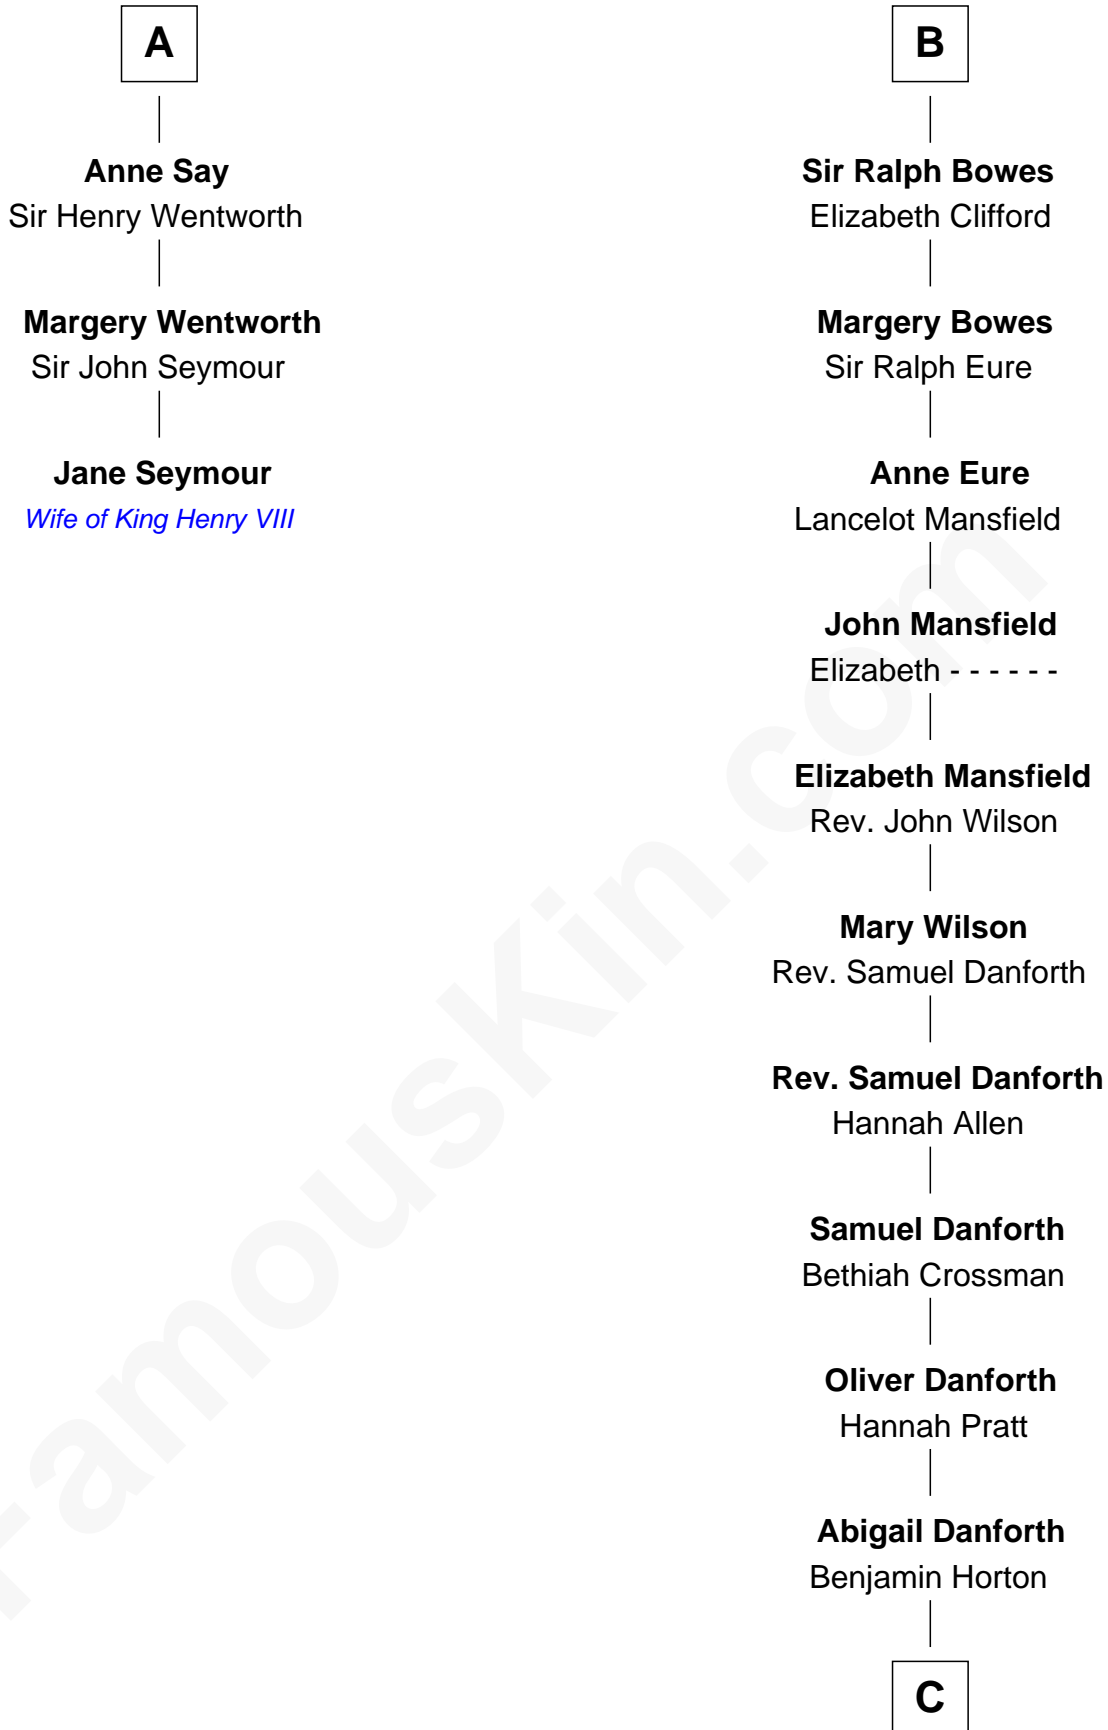

# FamousKin.com Relationship Chart of

**Jane Seymour**

*3rd Wife of King Henry VIII*

9th cousin 11 times removed of

**E. C. Segar**

*Cartoonist (Popeye creator)*

**William de Odingsells**

Ela FitzWalter

**Ida de Odingsells**  
Sir Roger de Herdeburgh

**Ela Herdeburgh**  
Sir William de Boteler

**Ankaret le Boteler**  
John le Strange

**Eleanor le Strange**  
Sir Reynold de Grey

**Ida Grey**  
John Cokayne

**Elizabeth Cokayne**  
Sir Laurence Cheney

**Elizabeth Cheney**  
Sir John Say

**A**

**Margaret de Oddingseles**

Sir John de Grey

**Sir John Grey**  
Avice Marmion

**Sir Robert Grey**  
Lora de St. Quintin

**Elizabeth Grey**  
Henry FitzHugh

**Sir William FitzHugh**  
Margery Willoughby

**Maud FitzHugh**  
Sir William Bowes

**Sir Ralph Bowes**  
Margery Conyers

**B**

E. C. Segar photo by [U. S. War Stamp Council](#)