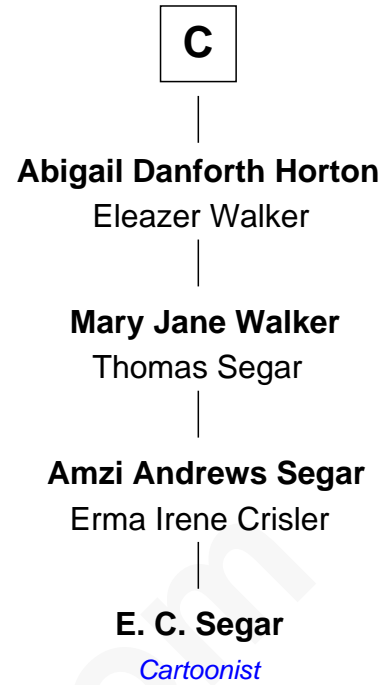

# FamousKin.com Relationship Chart of

**Jane Seymour**

*3rd Wife of King Henry VIII*

9th cousin 11 times removed of

**E. C. Segar**

*Cartoonist (Popeye creator)*

**William de Odingsells**

Ela FitzWalter

**Ida de Odingsells**  
Sir Roger de Herdeburgh

**Ela Herdeburgh**  
Sir William de Boteler

**Ankaret le Boteler**  
John le Strange

**Eleanor le Strange**  
Sir Reynold de Grey

**Ida Grey**  
John Cokayne

**Elizabeth Cokayne**  
Sir Laurence Cheney

**Elizabeth Cheney**  
Sir John Say

**A**

**Margaret de Oddingseles**

Sir John de Grey

**Sir John Grey**  
Avice Marmion

**Sir Robert Grey**  
Lora de St. Quintin

**Elizabeth Grey**  
Henry FitzHugh

**Sir William FitzHugh**  
Margery Willoughby

**Maud FitzHugh**  
Sir William Bowes

**Sir Ralph Bowes**  
Margery Conyers

**B**

E. C. Segar photo by [U. S. War Stamp Council](#)