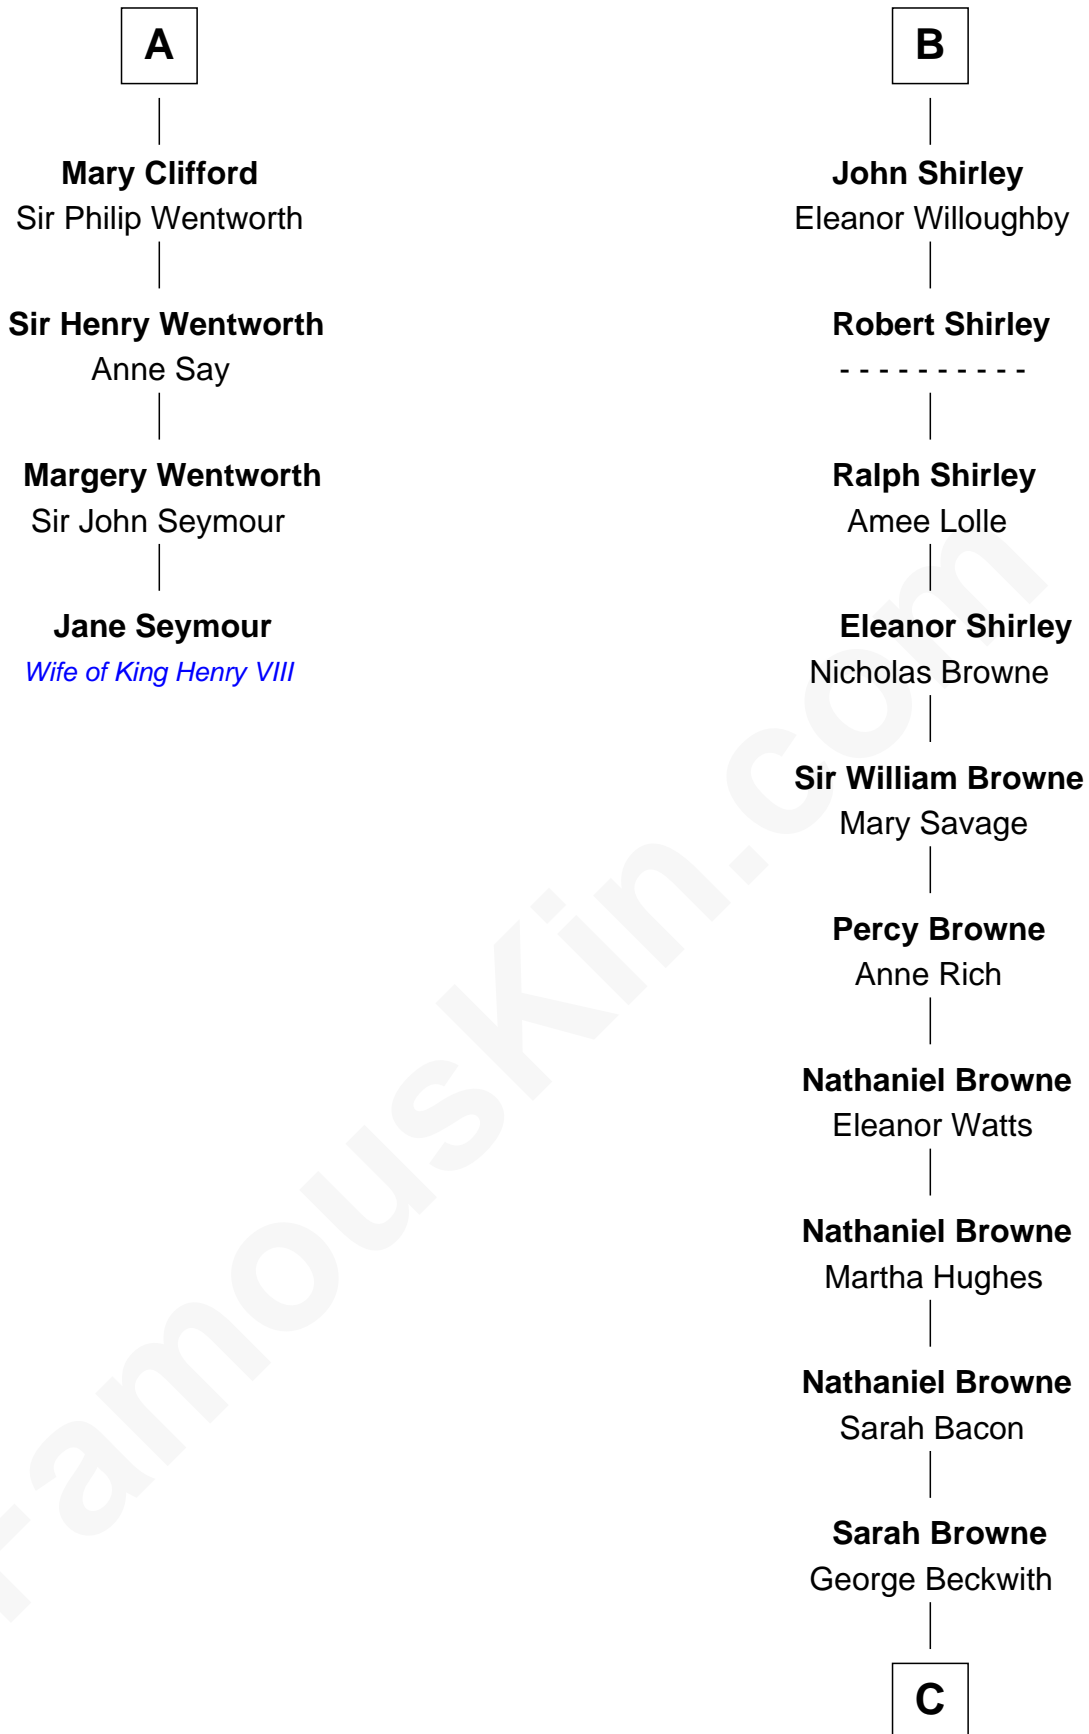

## Relationship Chart of

### Jane Seymour

3rd Wife of King Henry VIII

10th cousin 10 times removed of

### William Henry Moore

Co-Founder, U.S. Steel and Nabisco

C

**George Beckwith**

Rachel Marsh

**George Beckwith**

Mary Bradley

**Rachael Arvilla Beckwith**