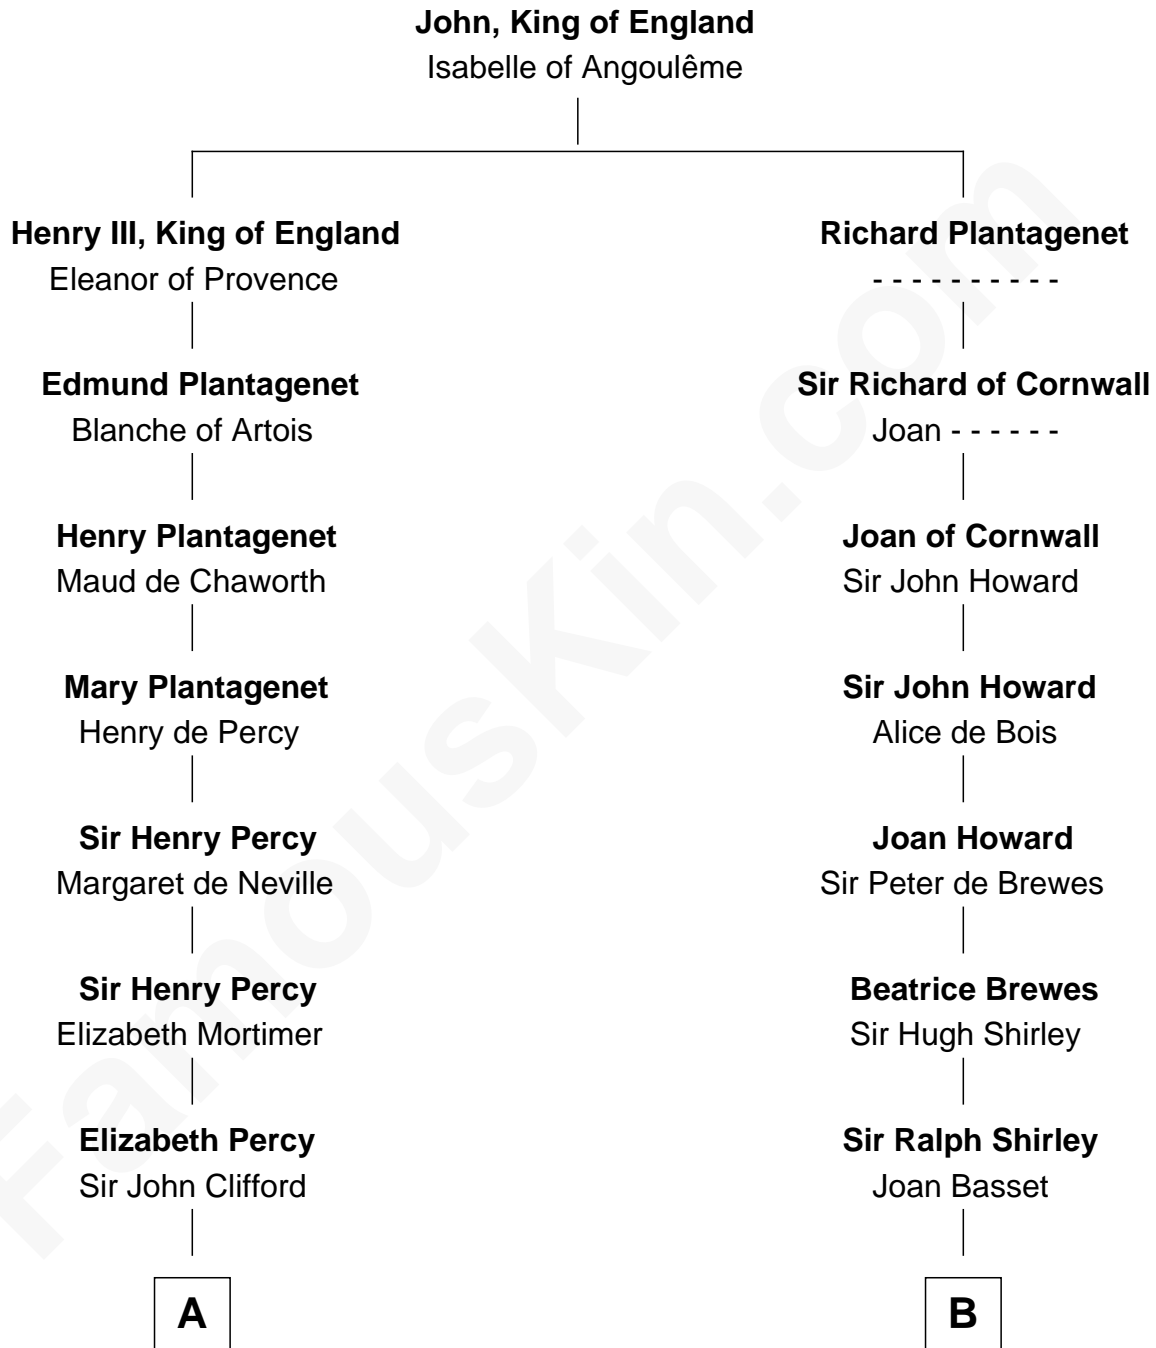

# FamousKin.com Relationship Chart of

**Jane Seymour**

*3rd Wife of King Henry VIII*

10th cousin 11 times removed of

**William Henry Moore**

*Co-Founder, U.S. Steel and Nabisco*

**C**

**Sarah Browne**  
George Beckwith

**George Beckwith**  
Rachel Marsh

**George Beckwith**  
Mary Bradley

**Rachael Arvilla Beckwith**  
Nathaniel Ford Moore

**William Henry Moore**  
*Co-Founder, U.S. Steel and Nabisco*

FamousKin.com