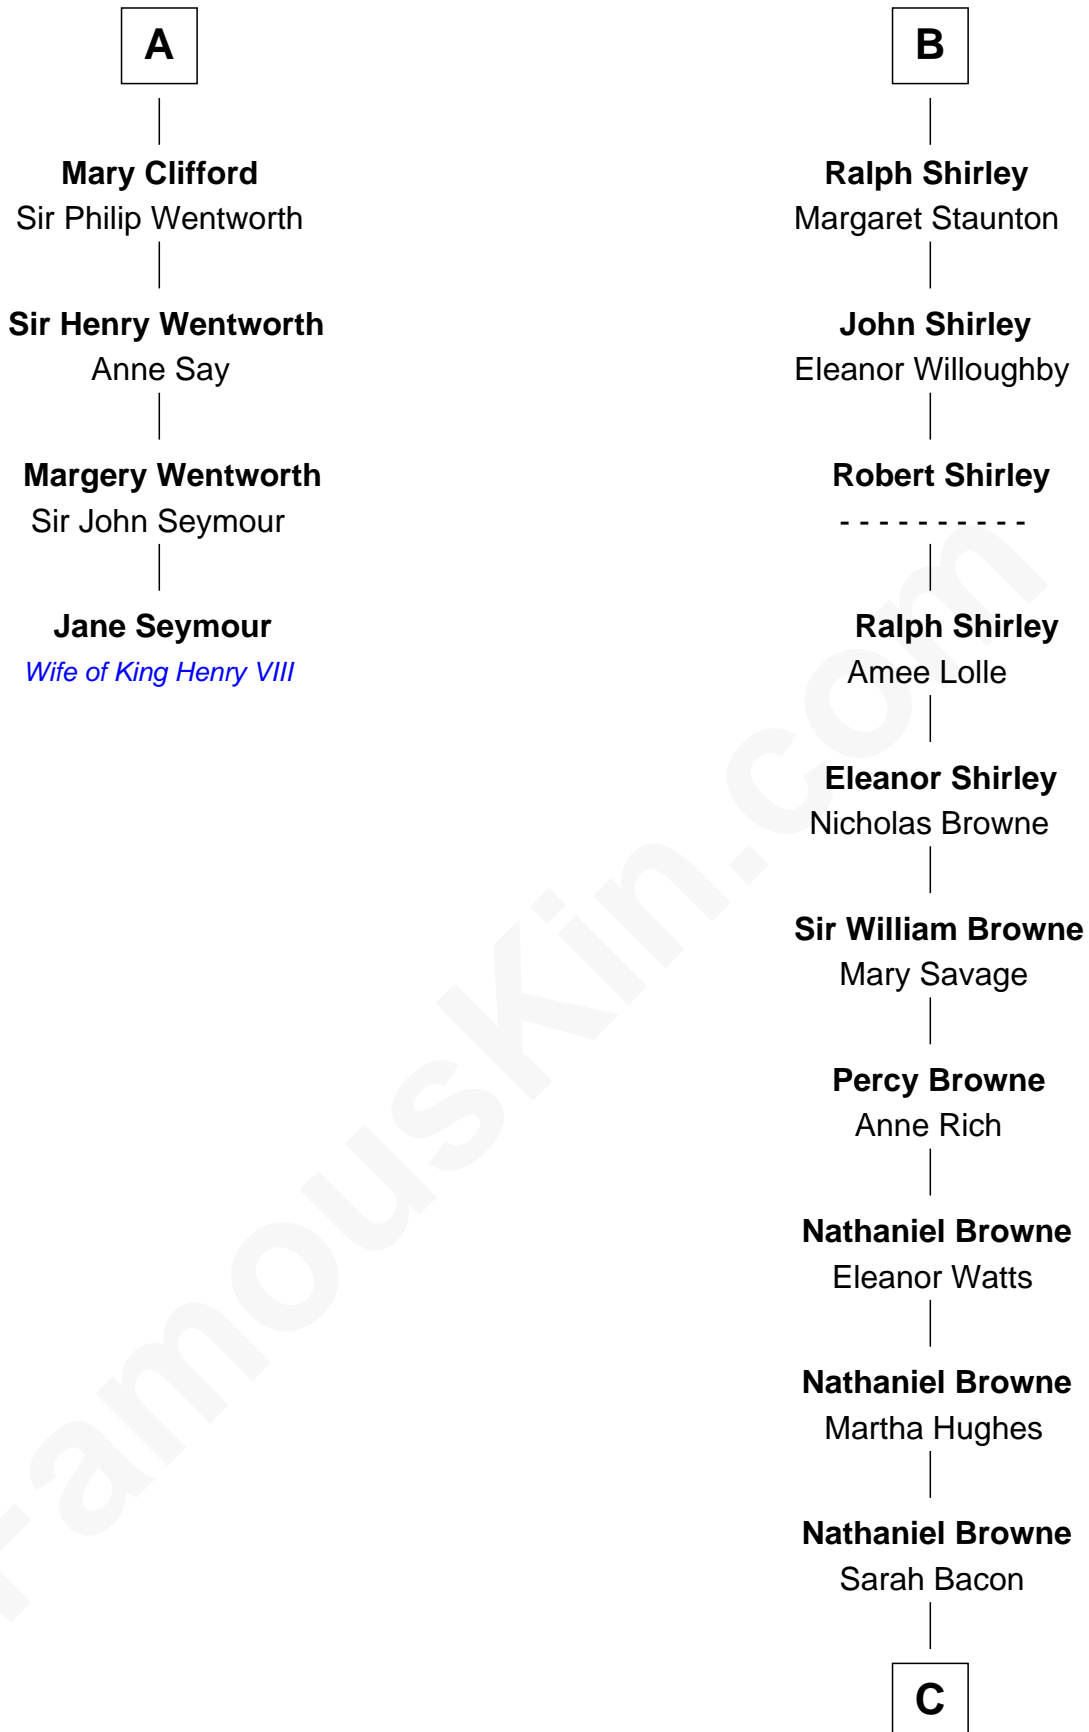

# FamousKin.com Relationship Chart of

**Jane Seymour**

*3rd Wife of King Henry VIII*

10th cousin 11 times removed of

**William Henry Moore**

*Co-Founder, U.S. Steel and Nabisco*

**C**

**Sarah Browne**  
George Beckwith

**George Beckwith**  
Rachel Marsh

**George Beckwith**  
Mary Bradley

**Rachael Arvilla Beckwith**  
Nathaniel Ford Moore

**William Henry Moore**  
*Co-Founder, U.S. Steel and Nabisco*

FamousKin.com