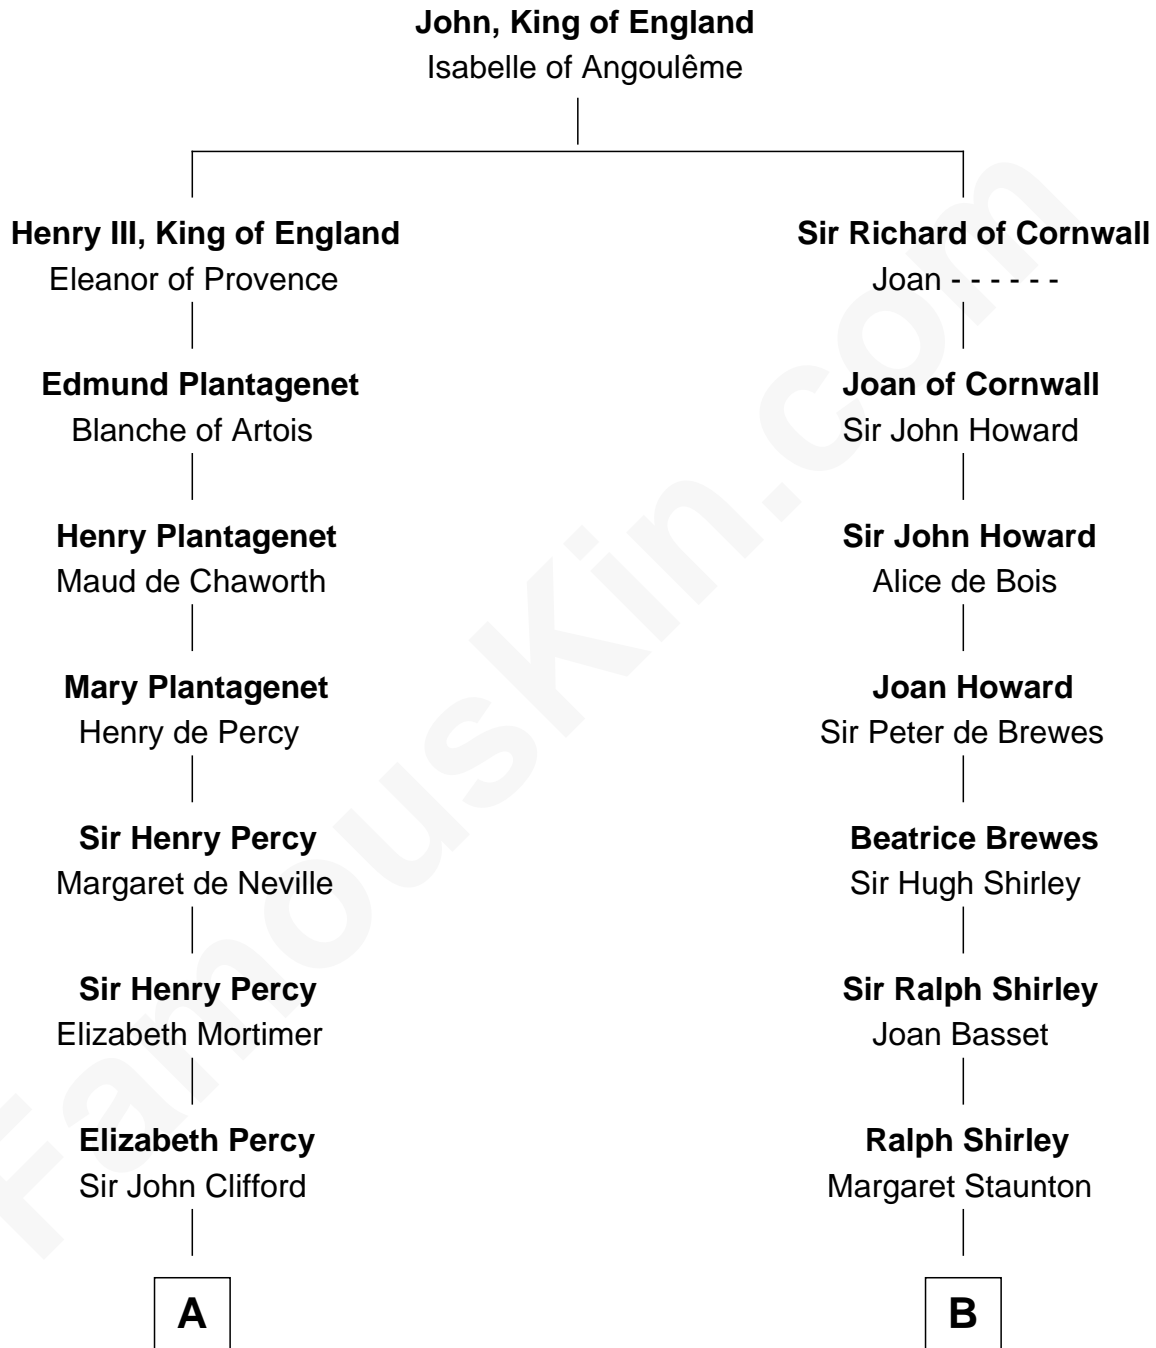

FamousKin.com

Relationship Chart of

Jane Seymour

3rd Wife of King Henry VIII

10th cousin 10 times removed of

William Henry Moore

Co-Founder, U.S. Steel and Nabisco