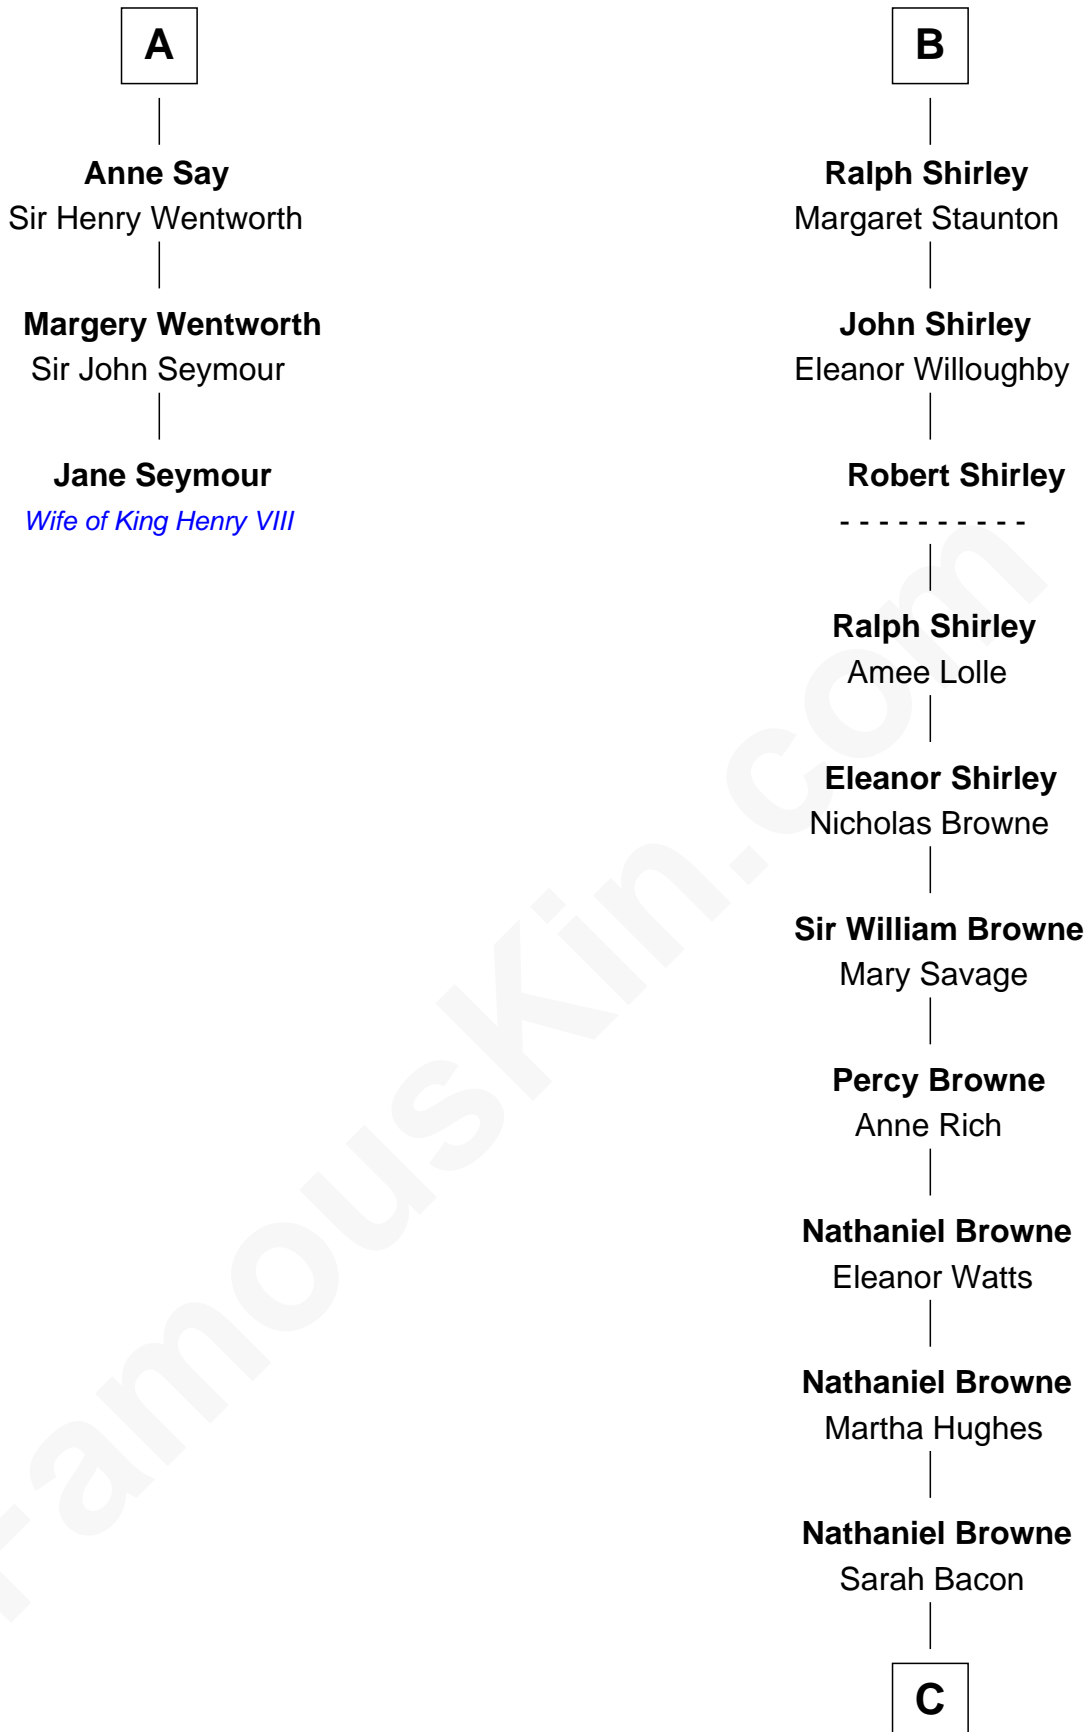

FamousKin.com

Relationship Chart of

Jane Seymour

3rd Wife of King Henry VIII

9th cousin 12 times removed of

William Henry Moore

Co-Founder, U.S. Steel and Nabisco

C

Sarah Browne
George Beckwith

George Beckwith
Rachel Marsh

George Beckwith
Mary Bradley

Rachael Arvilla Beckwith
Nathaniel Ford Moore

William Henry Moore
Co-Founder, U.S. Steel and Nabisco

FamousKin.com