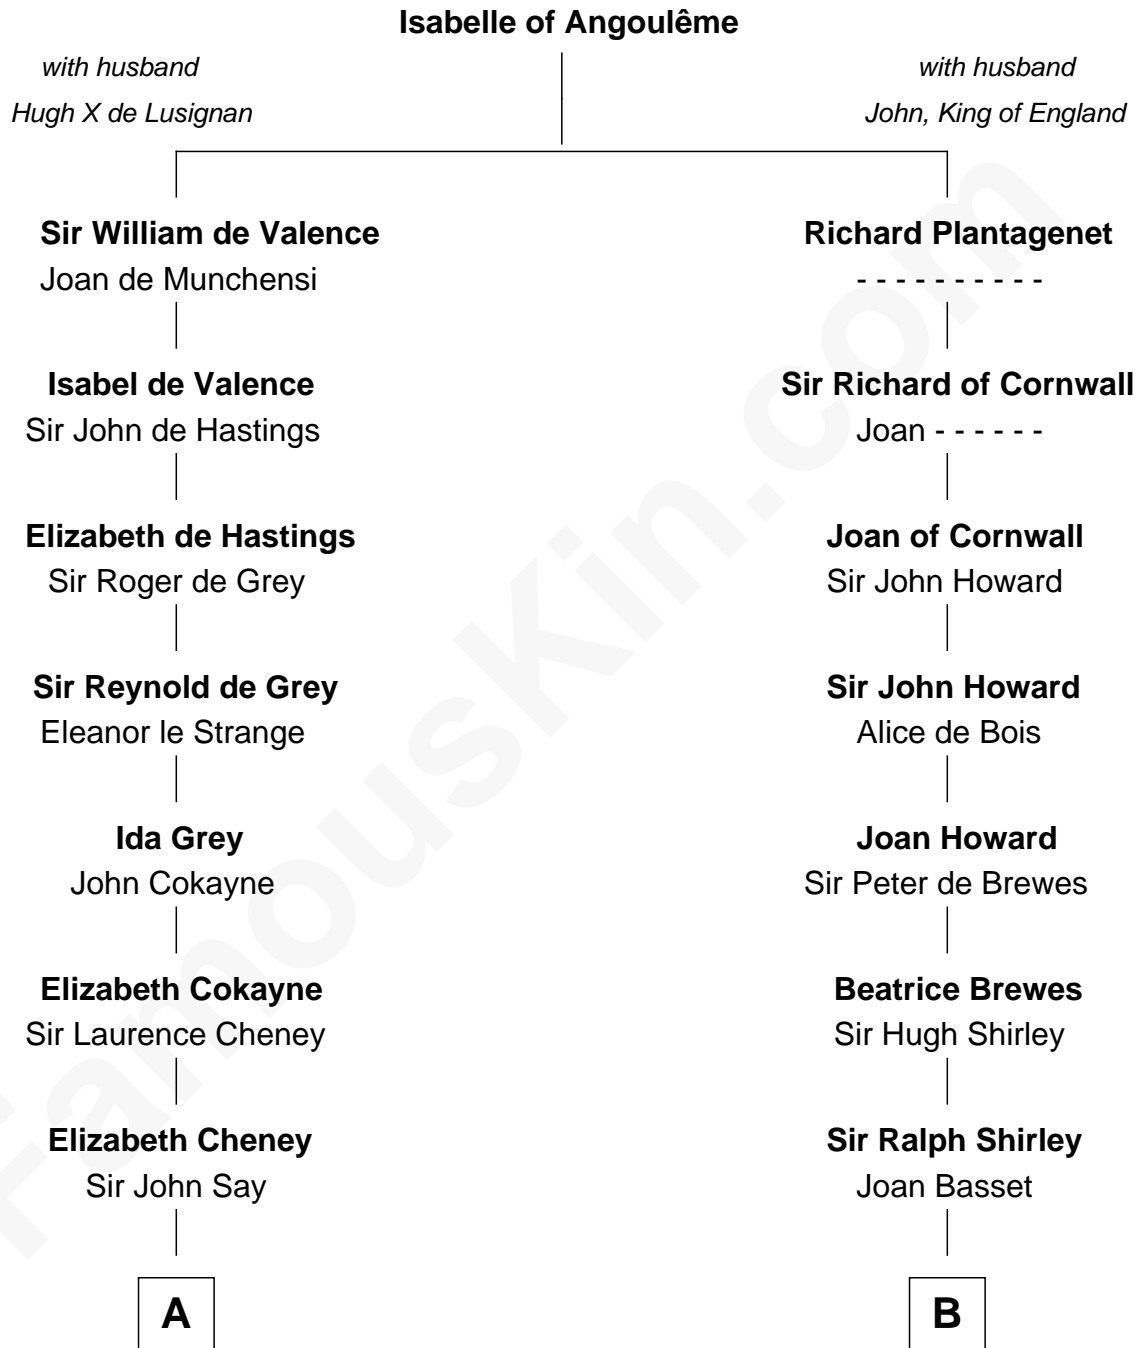

FamousKin.com

Relationship Chart of

Jane Seymour

3rd Wife of King Henry VIII

9th cousin 12 times removed of

William Henry Moore

Co-Founder, U.S. Steel and Nabisco

C

Sarah Browne
George Beckwith

George Beckwith
Rachel Marsh

George Beckwith
Mary Bradley

Rachael Arvilla Beckwith
Nathaniel Ford Moore

William Henry Moore
Co-Founder, U.S. Steel and Nabisco

FamousKin.com