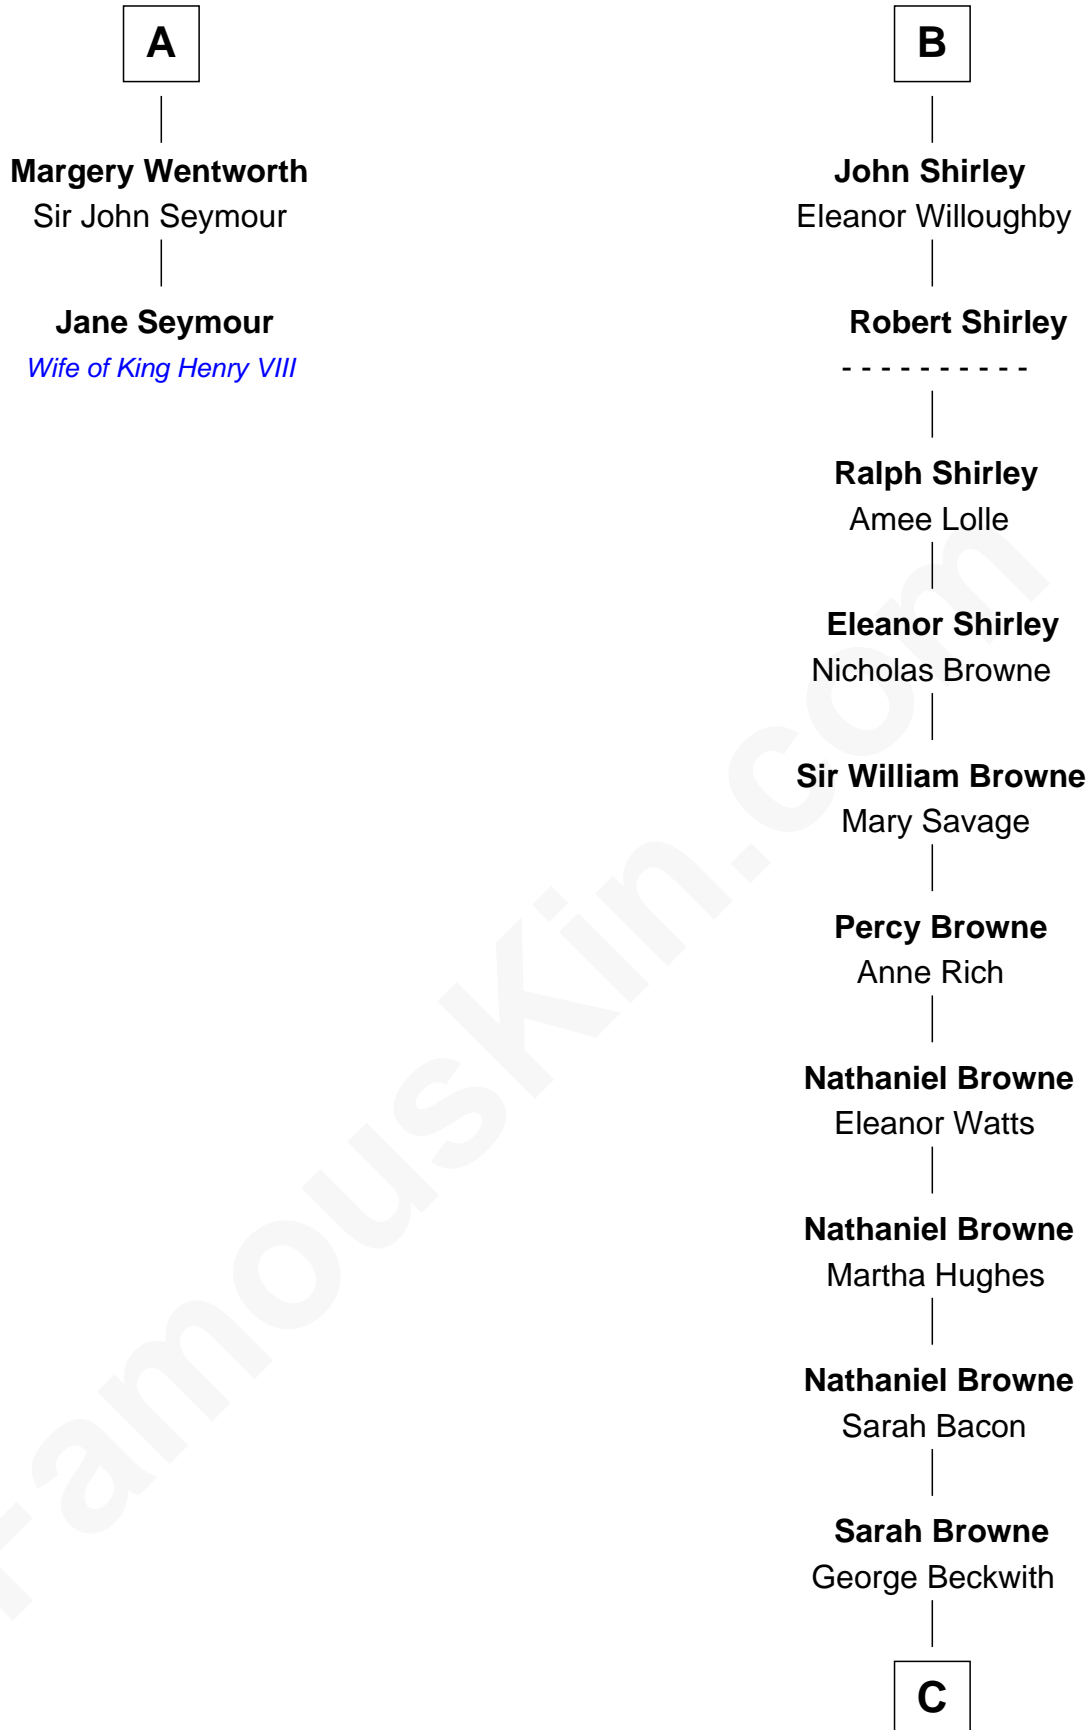

FamousKin.com Relationship Chart of

Jane Seymour

3rd Wife of King Henry VIII

8th cousin 12 times removed of

William Henry Moore

Co-Founder, U.S. Steel and Nabisco

Sir James de Audley

Ela Longespee

Katherine Giffard

Sir Nicholas Audley

Joan Martin

Alice de Audley

Sir Hugh de Meynell

Isabel de Meynell

Sir Thomas de Shirley

Sir Hugh Shirley

Beatrice Brewes

Sir Ralph Shirley

Joan Basset

Ralph Shirley

Margaret Staunton

B

C

George Beckwith

Rachel Marsh

George Beckwith

Mary Bradley

Rachael Arvilla Beckwith

Nathaniel Ford Moore

William Henry Moore

Co-Founder, U.S. Steel and Nabisco

FamousKin.com