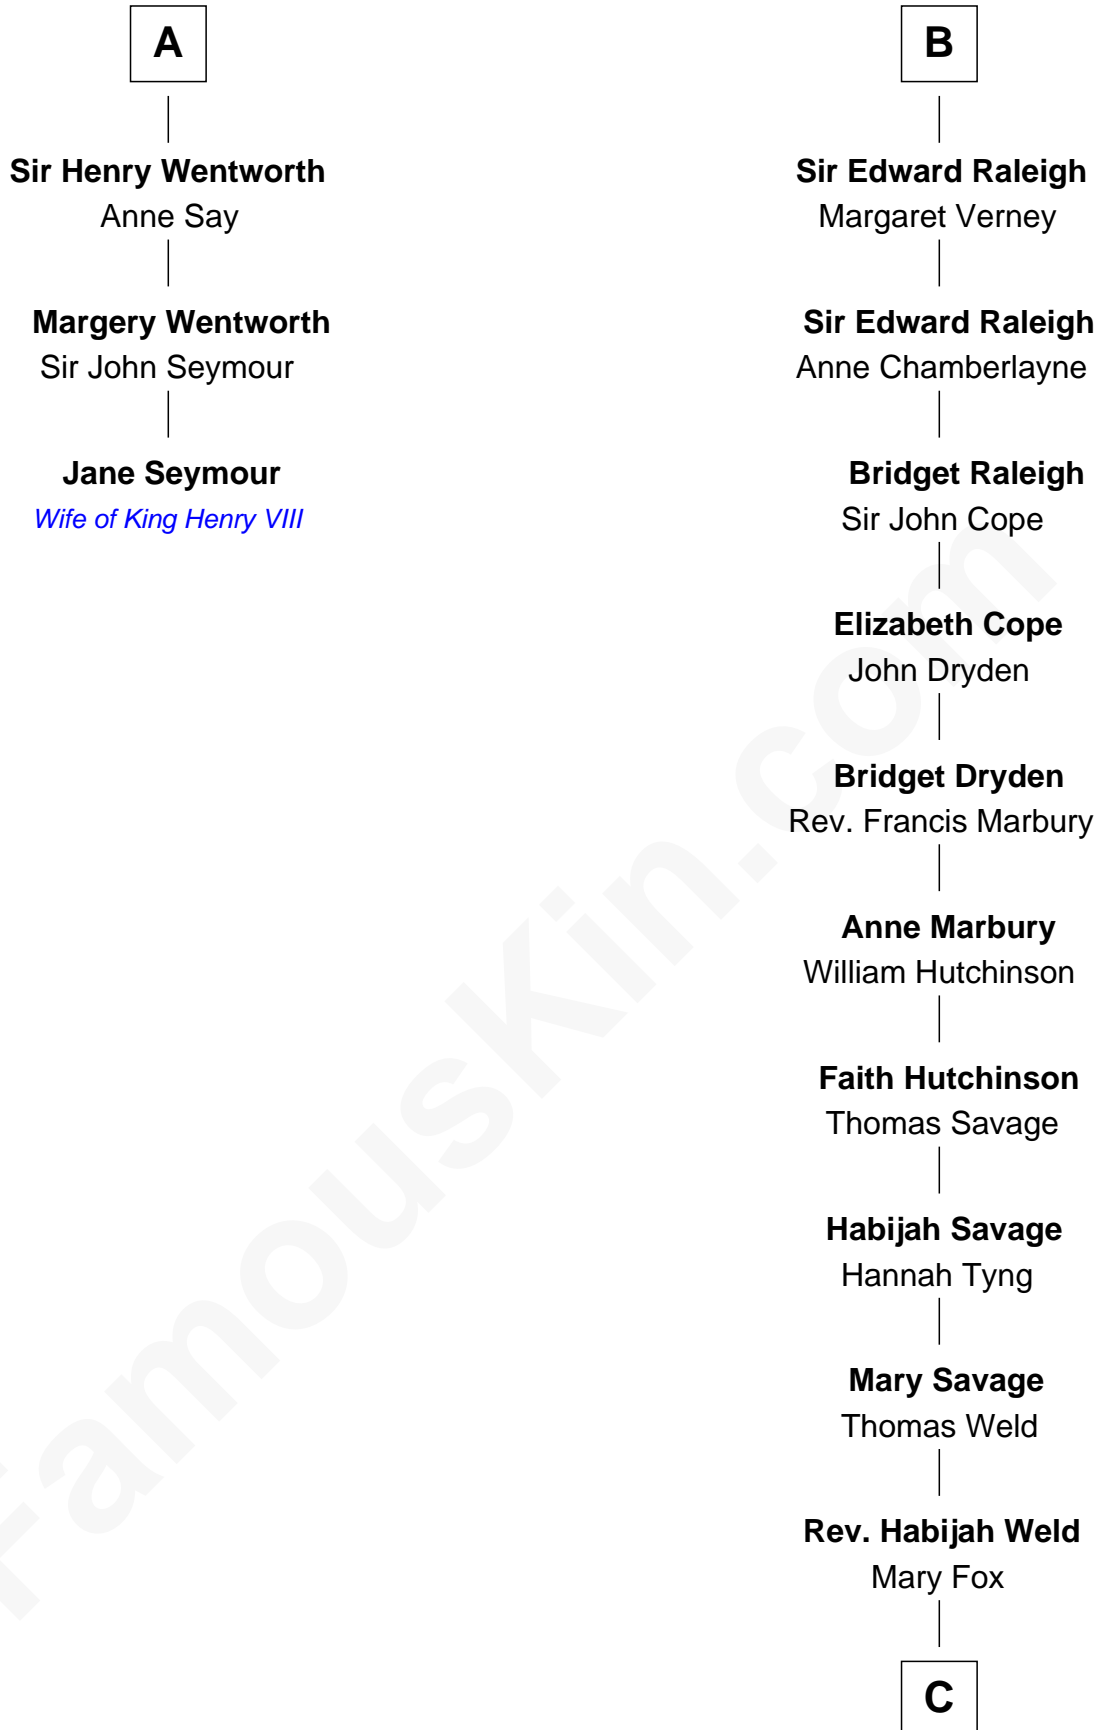

FamousKin.com Relationship Chart of

Jane Seymour

3rd Wife of King Henry VIII

9th cousin 11 times removed of

Melville Fuller

8th Chief Justice of the U.S. Supreme Court

C

Hannah Weld
Rev. Caleb Fuller

Henry Weld Fuller
Esther Gould

Frederick Augustus Fuller
Catherine Martin Weston

Melville Fuller
8th U.S. Chief Justice

FamousKin.com