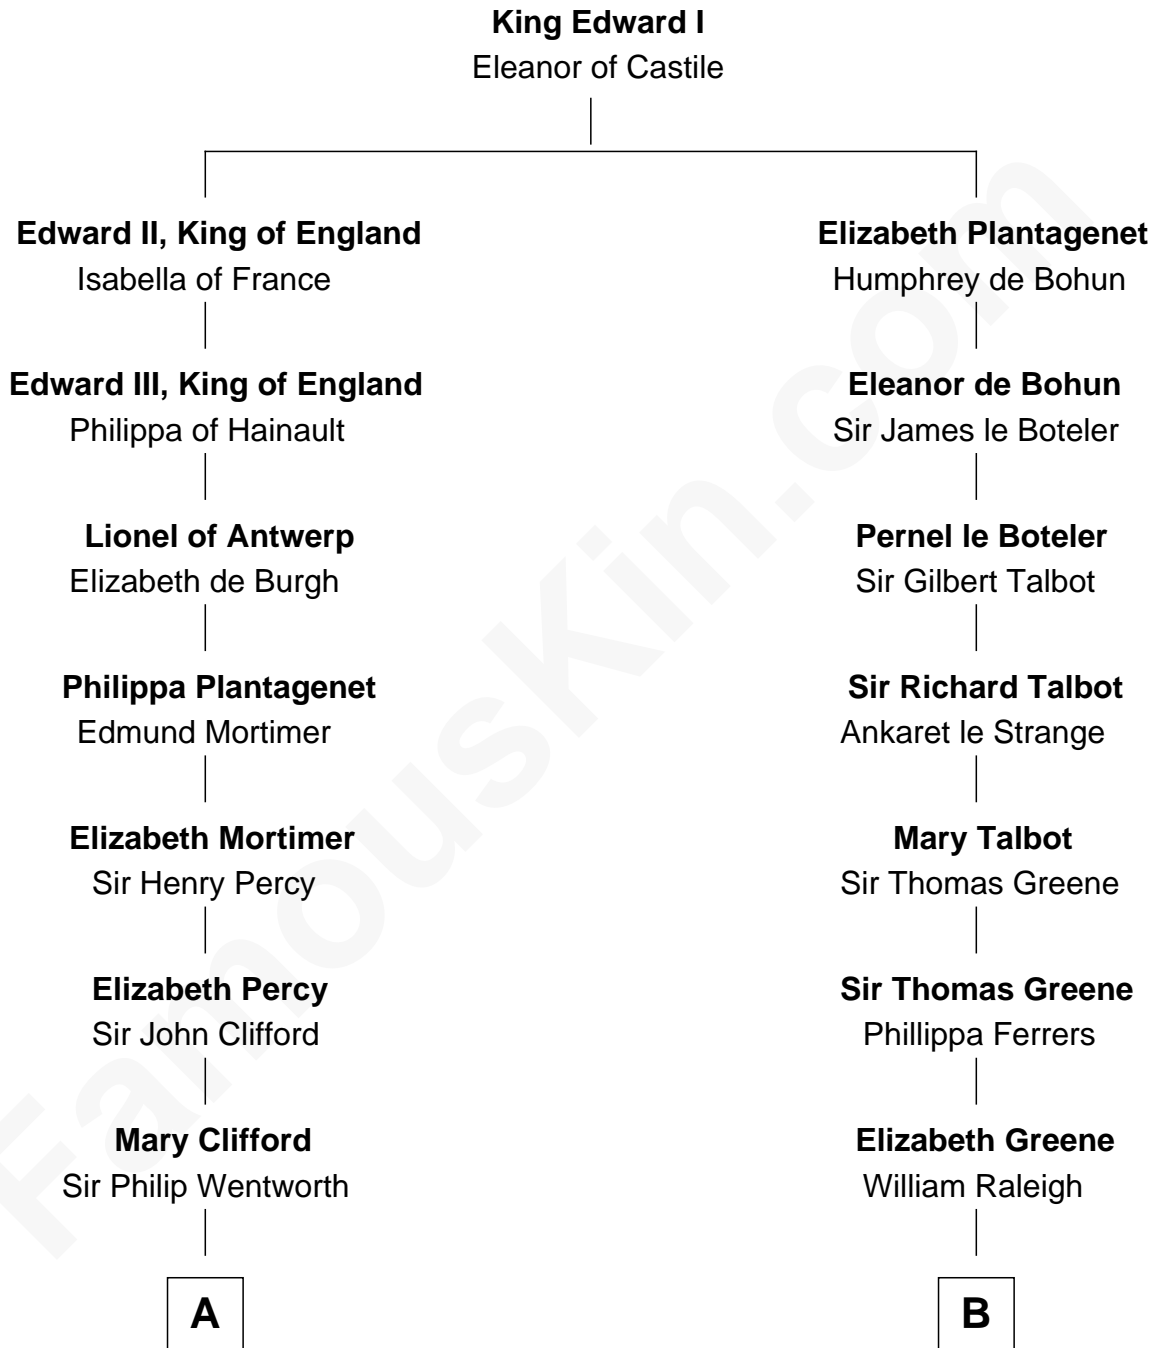

FamousKin.com Relationship Chart of

Jane Seymour

3rd Wife of King Henry VIII

9th cousin 11 times removed of

Melville Fuller

8th Chief Justice of the U.S. Supreme Court

C

Hannah Weld
Rev. Caleb Fuller

Henry Weld Fuller
Esther Gould

Frederick Augustus Fuller
Catherine Martin Weston

Melville Fuller
8th U.S. Chief Justice

FamousKin.com