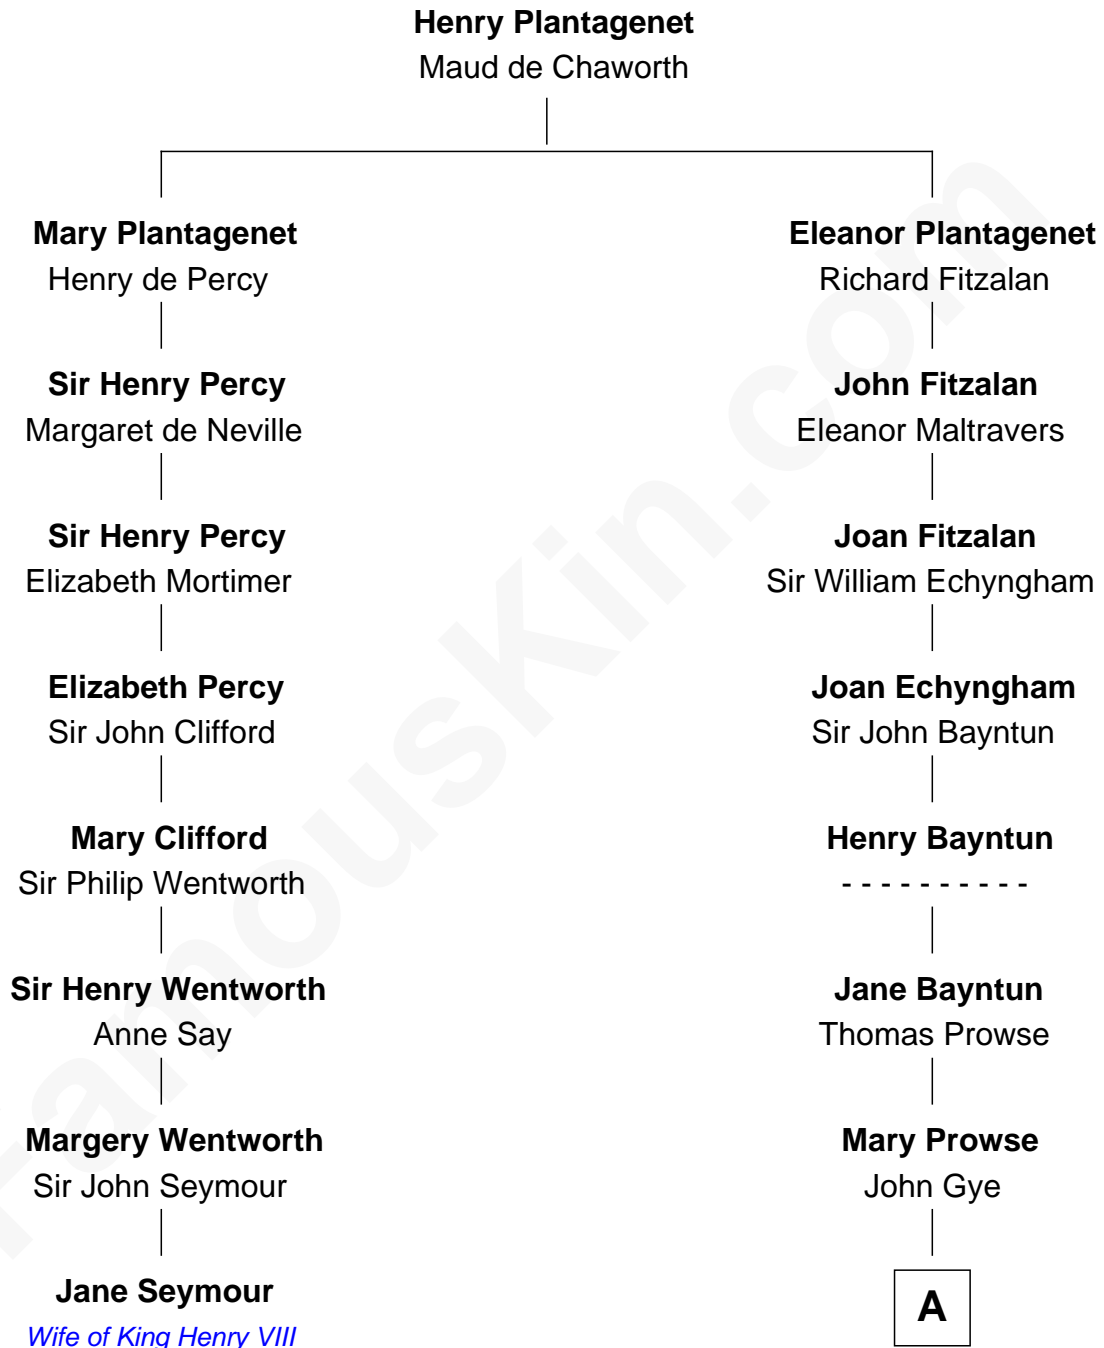

FamousKin.com Relationship Chart of

Jane Seymour

3rd Wife of King Henry VIII

7th cousin 9 times removed of

Melville Fuller

8th Chief Justice of the U.S. Supreme Court

A

Robert Gye

Grace Dowrish

Mary Gye

Rev. John Maverick

Moses Maverick

Remember Allerton

Elizabeth Maverick

Thomas Skinner

Abigail Skinner