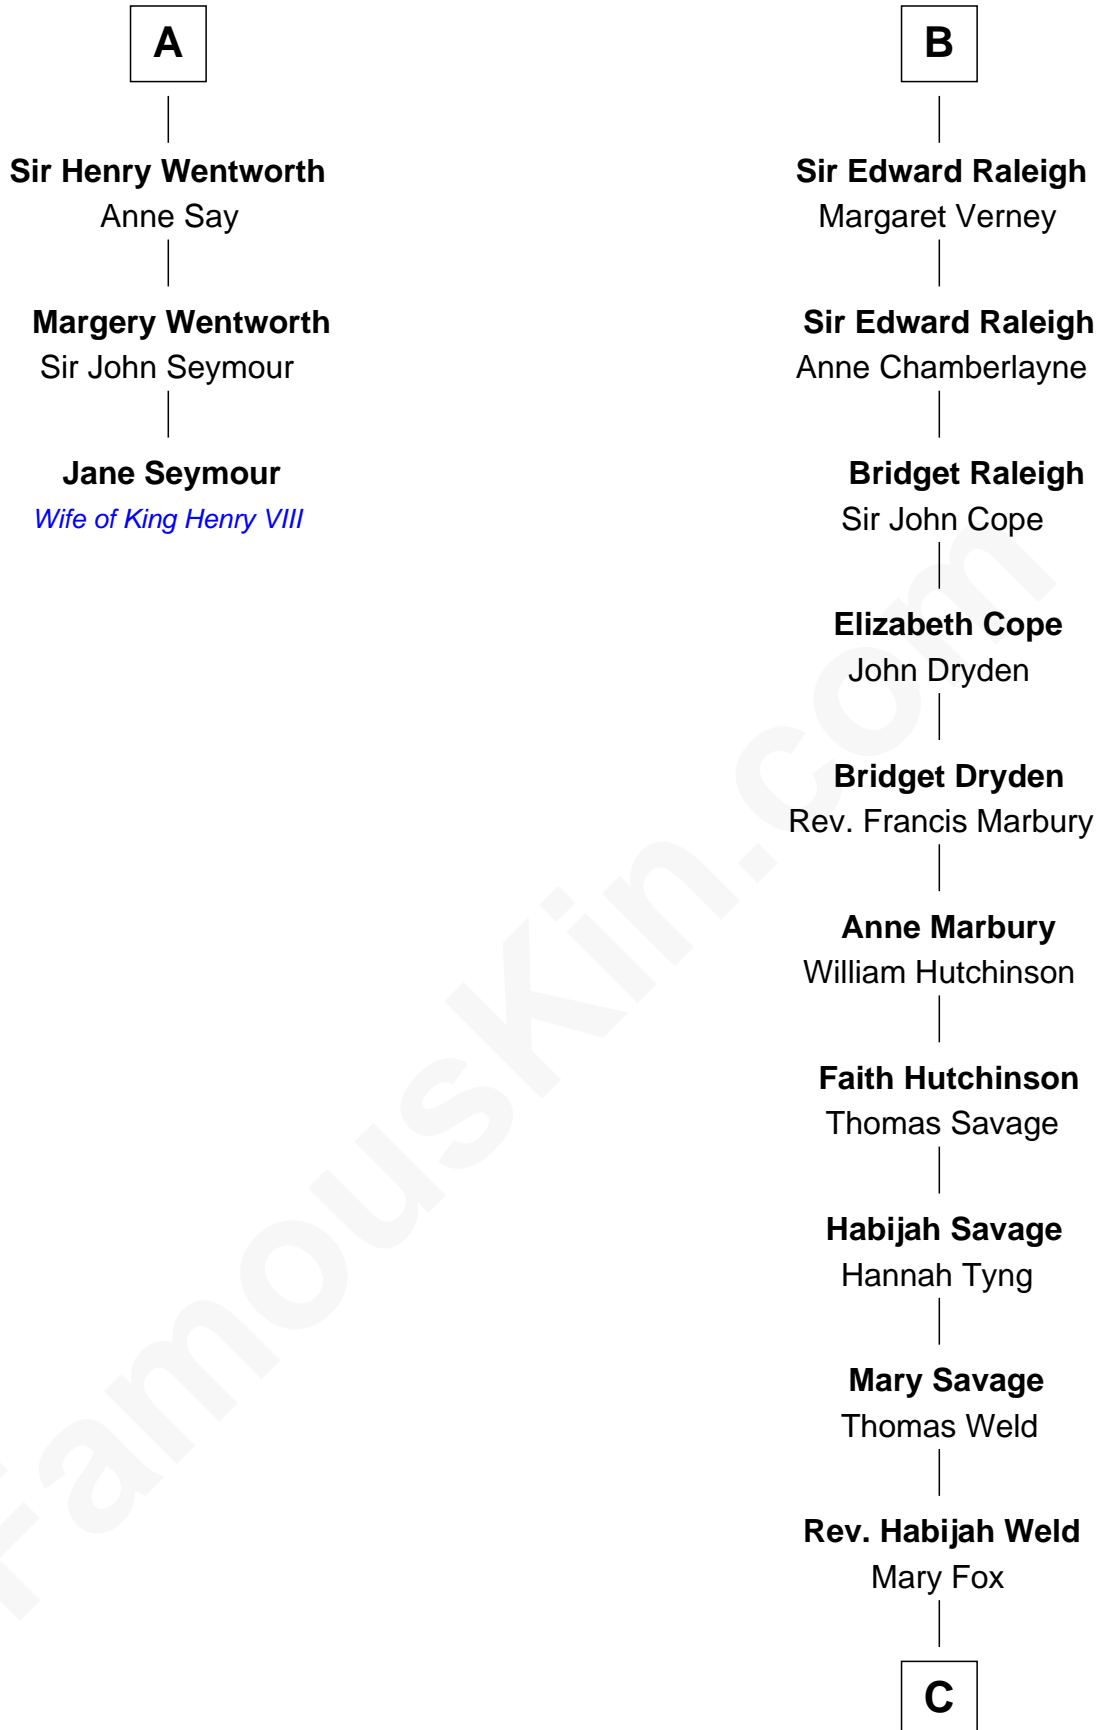

# FamousKin.com Relationship Chart of

**Jane Seymour**

*3rd Wife of King Henry VIII*

9th cousin 11 times removed of

**Melville Fuller**

*8th Chief Justice of the U.S. Supreme Court*

**C**

**Hannah Weld**  
Rev. Caleb Fuller

**Henry Weld Fuller**  
Esther Gould

**Frederick Augustus Fuller**  
Catherine Martin Weston

**Melville Fuller**  
*8th U.S. Chief Justice*

FamousKin.com