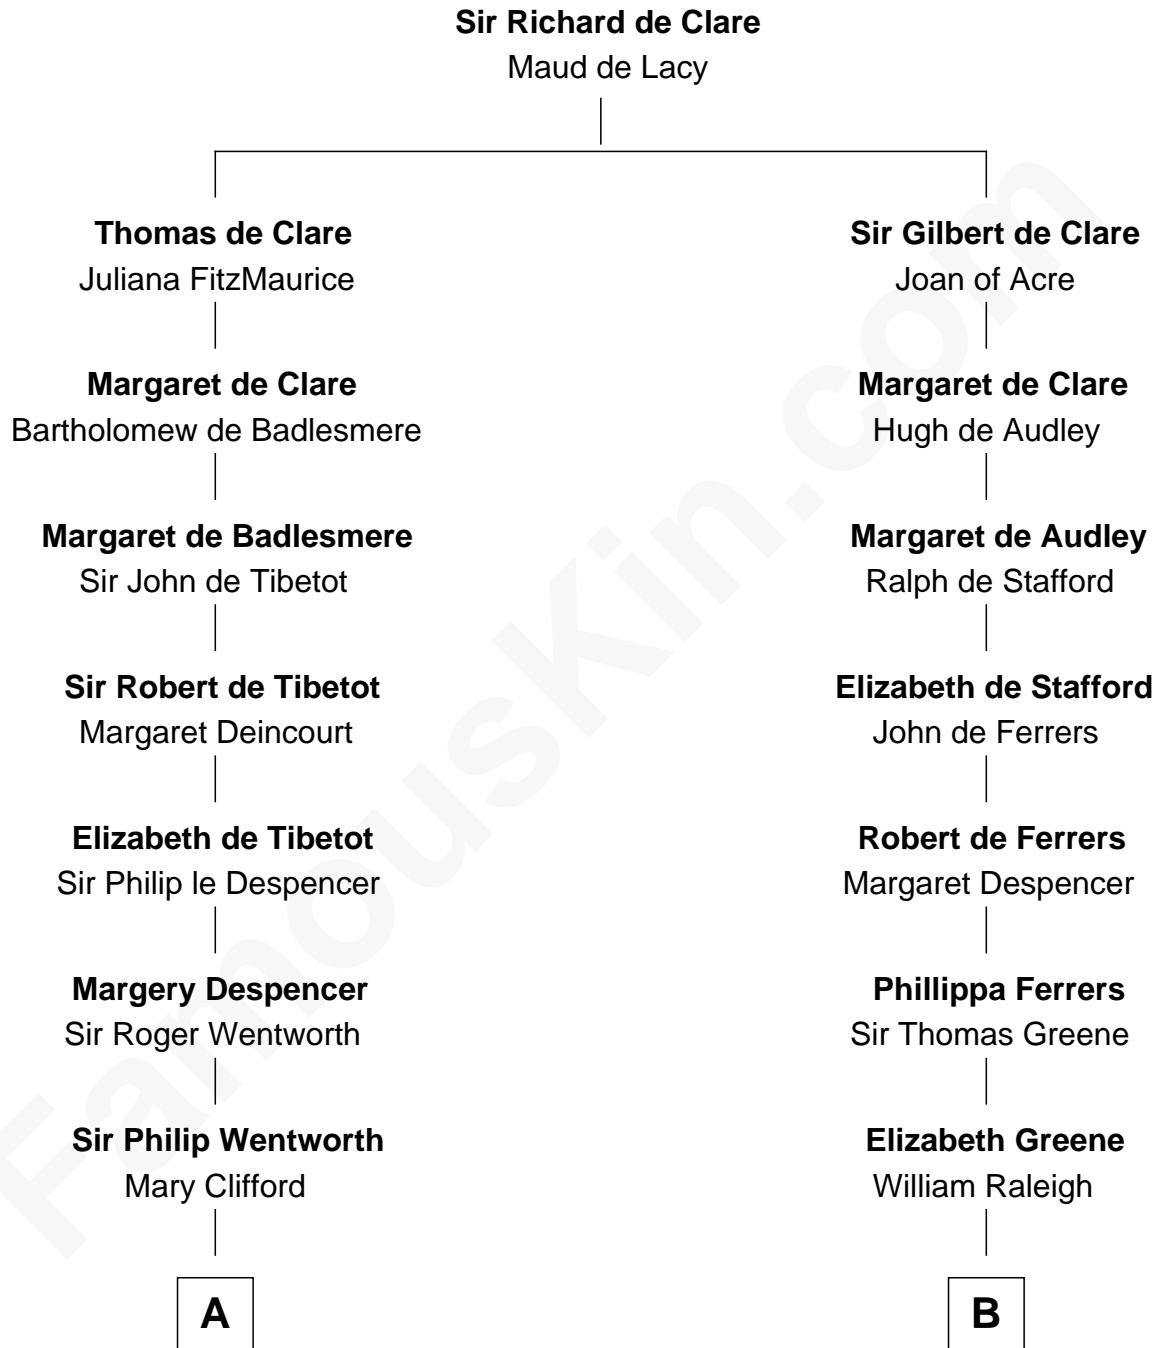

# FamousKin.com Relationship Chart of

**Jane Seymour**

*3rd Wife of King Henry VIII*

9th cousin 11 times removed of

**Melville Fuller**

*8th Chief Justice of the U.S. Supreme Court*

**C**

**Hannah Weld**  
Rev. Caleb Fuller

**Henry Weld Fuller**  
Esther Gould

**Frederick Augustus Fuller**  
Catherine Martin Weston

**Melville Fuller**  
*8th U.S. Chief Justice*

FamousKin.com