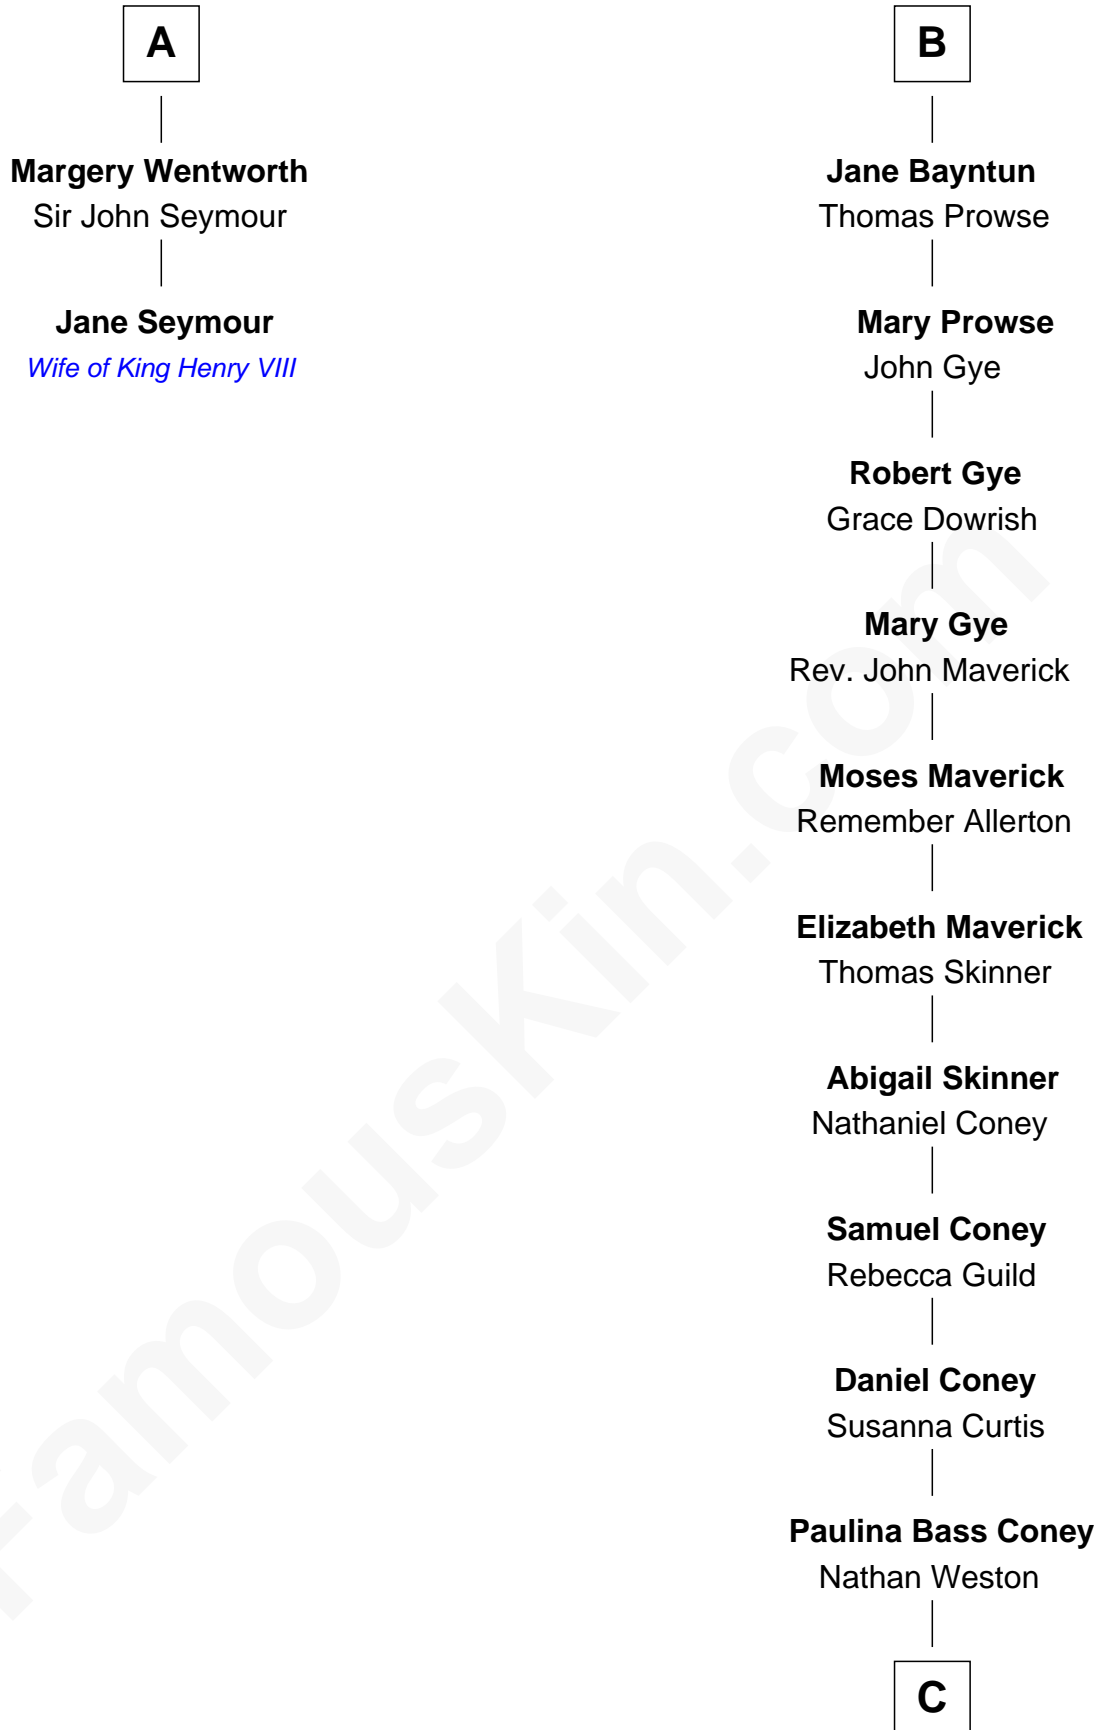

FamousKin.com Relationship Chart of

Jane Seymour

3rd Wife of King Henry VIII

8th cousin 10 times removed of

Melville Fuller

8th Chief Justice of the U.S. Supreme Court

C

Catherine Martin Weston

Frederick Augustus Fuller

Melville Fuller

8th U.S. Chief Justice

FamousKin.com