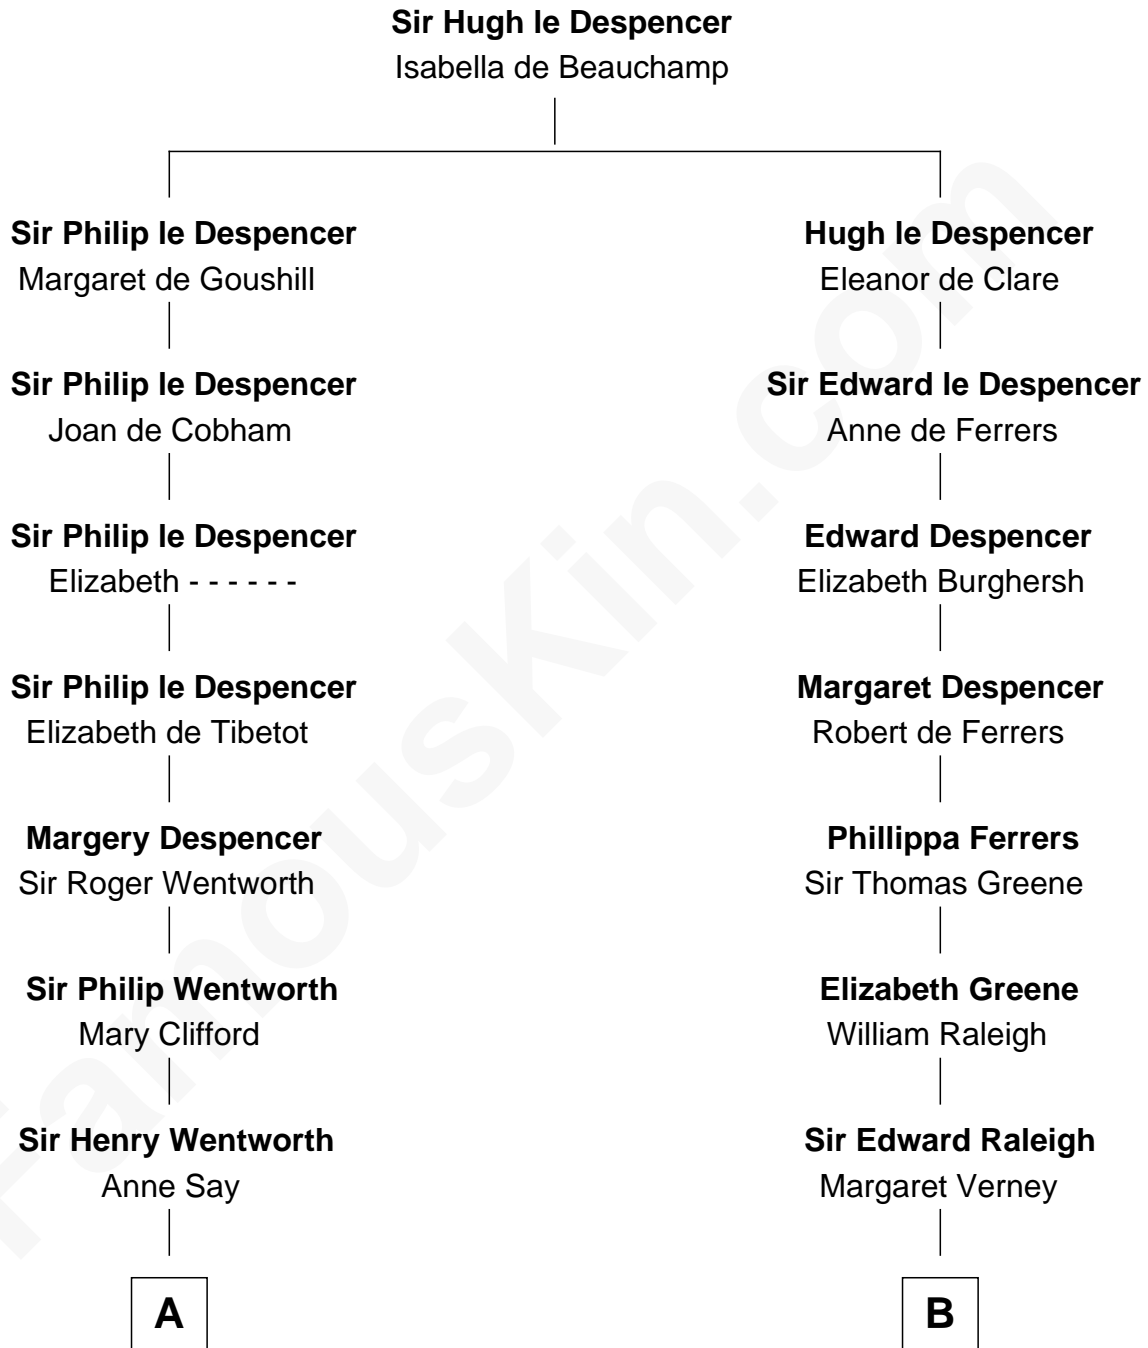

FamousKin.com Relationship Chart of

Jane Seymour

3rd Wife of King Henry VIII

8th cousin 11 times removed of

Melville Fuller

8th Chief Justice of the U.S. Supreme Court

C

Henry Weld Fuller

Esther Gould

Frederick Augustus Fuller

Catherine Martin Weston

Melville Fuller

8th U.S. Chief Justice

FamousKin.com