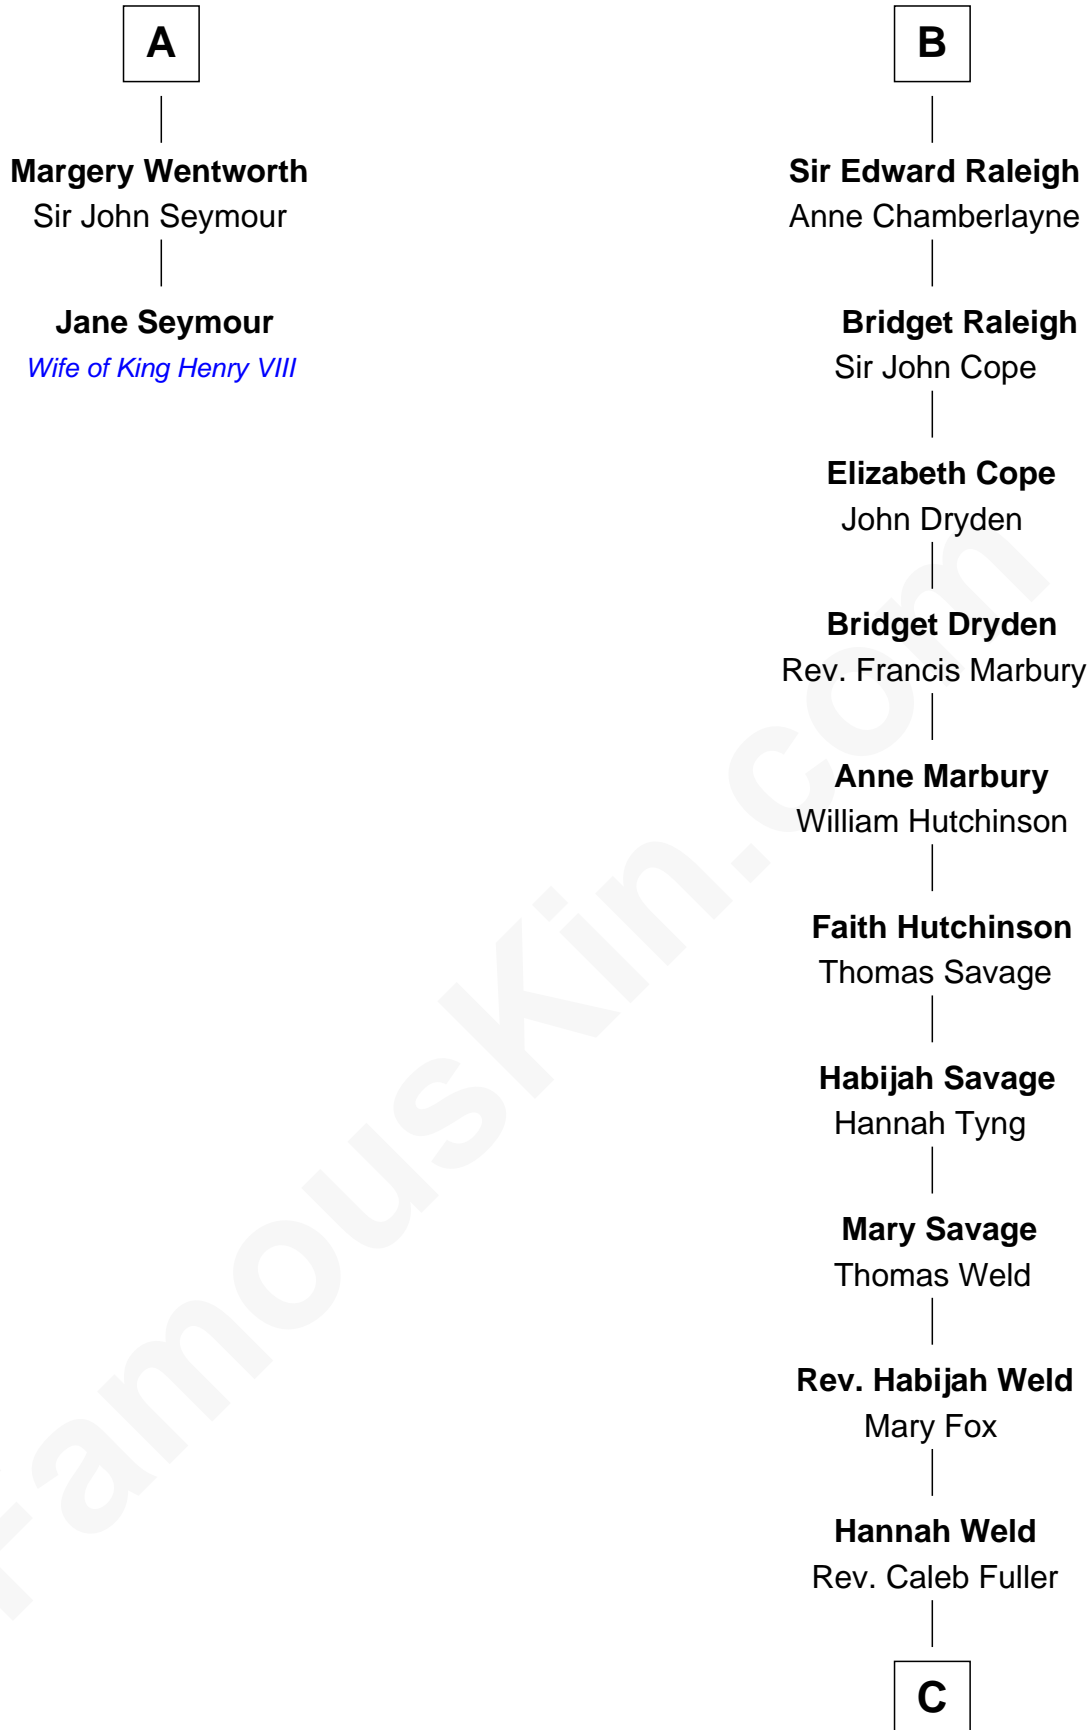

FamousKin.com Relationship Chart of

Jane Seymour

3rd Wife of King Henry VIII

8th cousin 11 times removed of

Melville Fuller

8th Chief Justice of the U.S. Supreme Court

C

Henry Weld Fuller

Esther Gould

Frederick Augustus Fuller

Catherine Martin Weston

Melville Fuller

8th U.S. Chief Justice

FamousKin.com