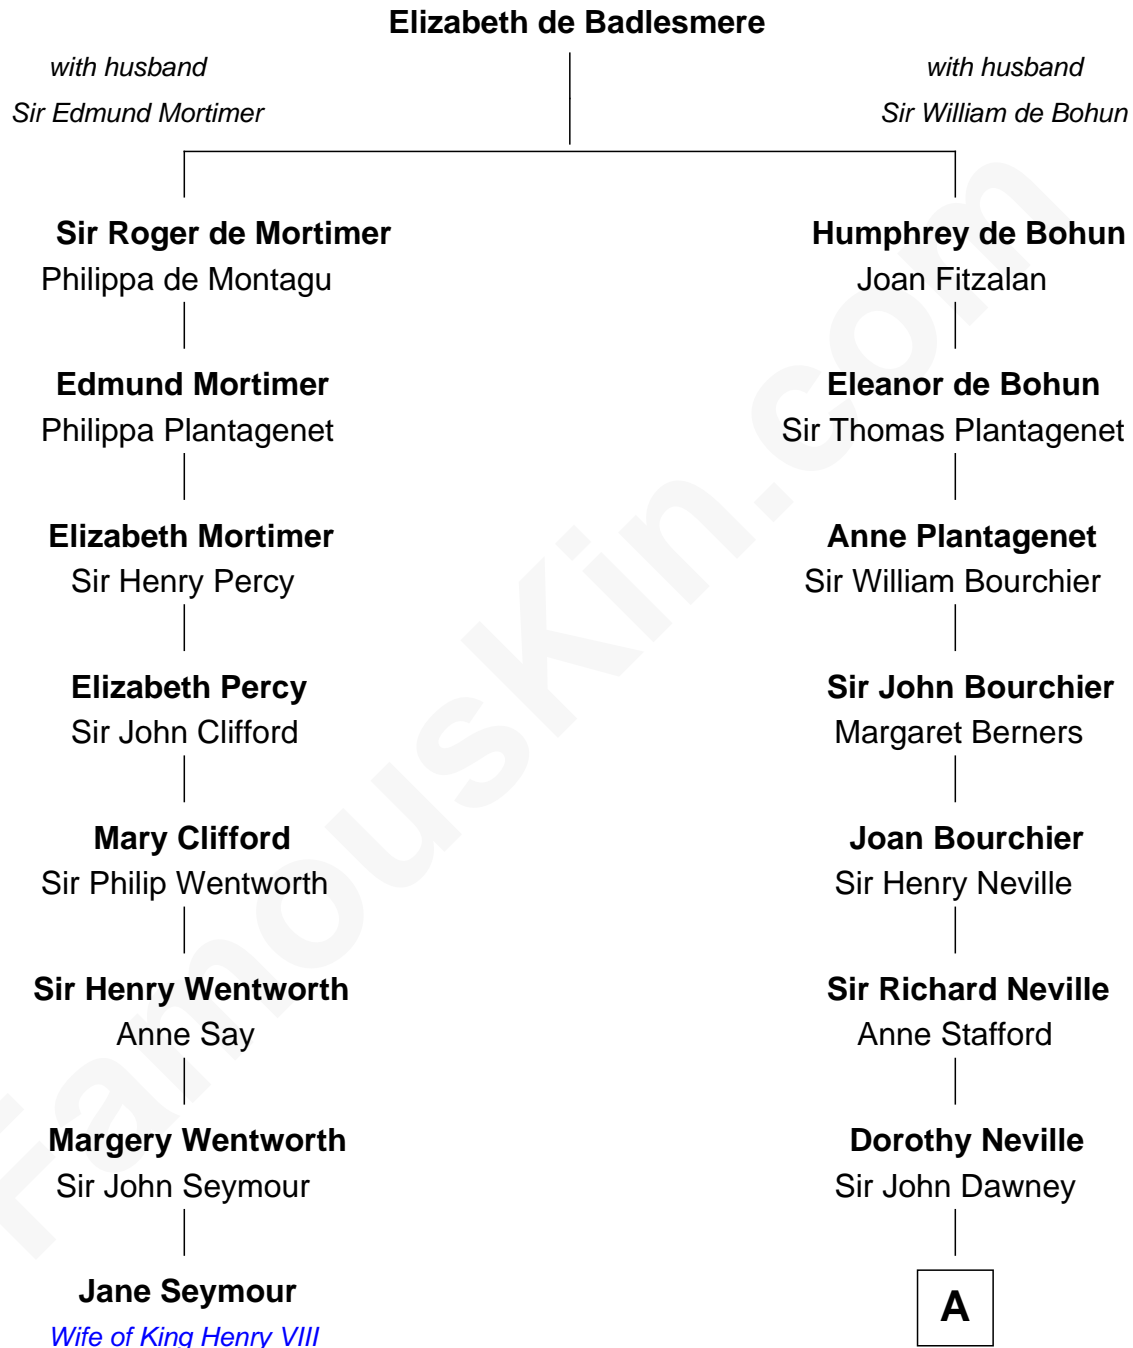

# FamousKin.com Relationship Chart of

**Jane Seymour**

*3rd Wife of King Henry VIII*

7th cousin 13 times removed of

**Jimmy Carter**

*39th U.S. President*

**A**

**Anne Dawney**  
Sir George Conyers

**Sir John Conyers**  
Agnes Bowes

**Eleanor Conyers**  
Lancelot Strother

**William Strother**  
Elizabeth - - - - -

**William Strother**  
Dorothy - - - - -

**Robert Strother**  
Elizabeth Berry

**Elizabeth Strother**  
Robert Kay