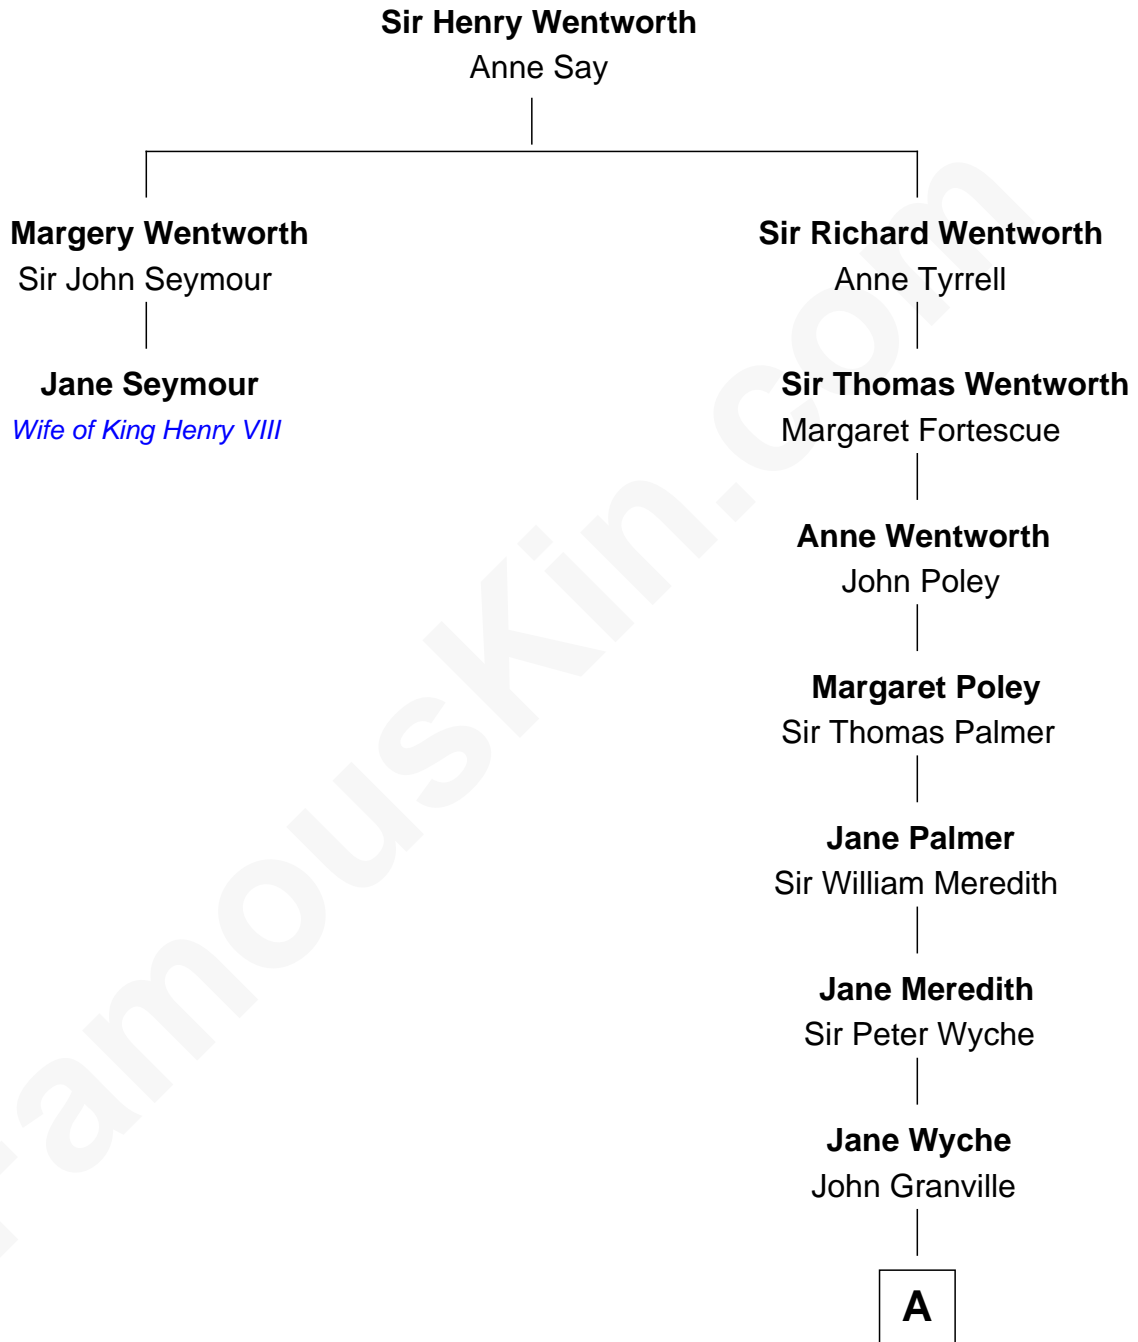

FamousKin.com Relationship Chart of

Jane Seymour

3rd Wife of King Henry VIII

1st cousin 15 times removed of

Sir Winston Churchill

Prime Minister of the United Kingdom

A

Jane Granville

Sir William Leveson-Gower

John Leveson-Gower

Catherine Manners

John Leveson-Gower

Evelyn Pierrepont

Gertrude Leveson-Gower

John Russell

Caroline Russell

Sir George Spencer

George Spencer

Susan Stewart

Sir George Spencer-Churchill

Jane Stewart

Sir John Winston Spencer-Churchill

Frances Anne Emily Vane

Randolph Henry Spencer-Churchill