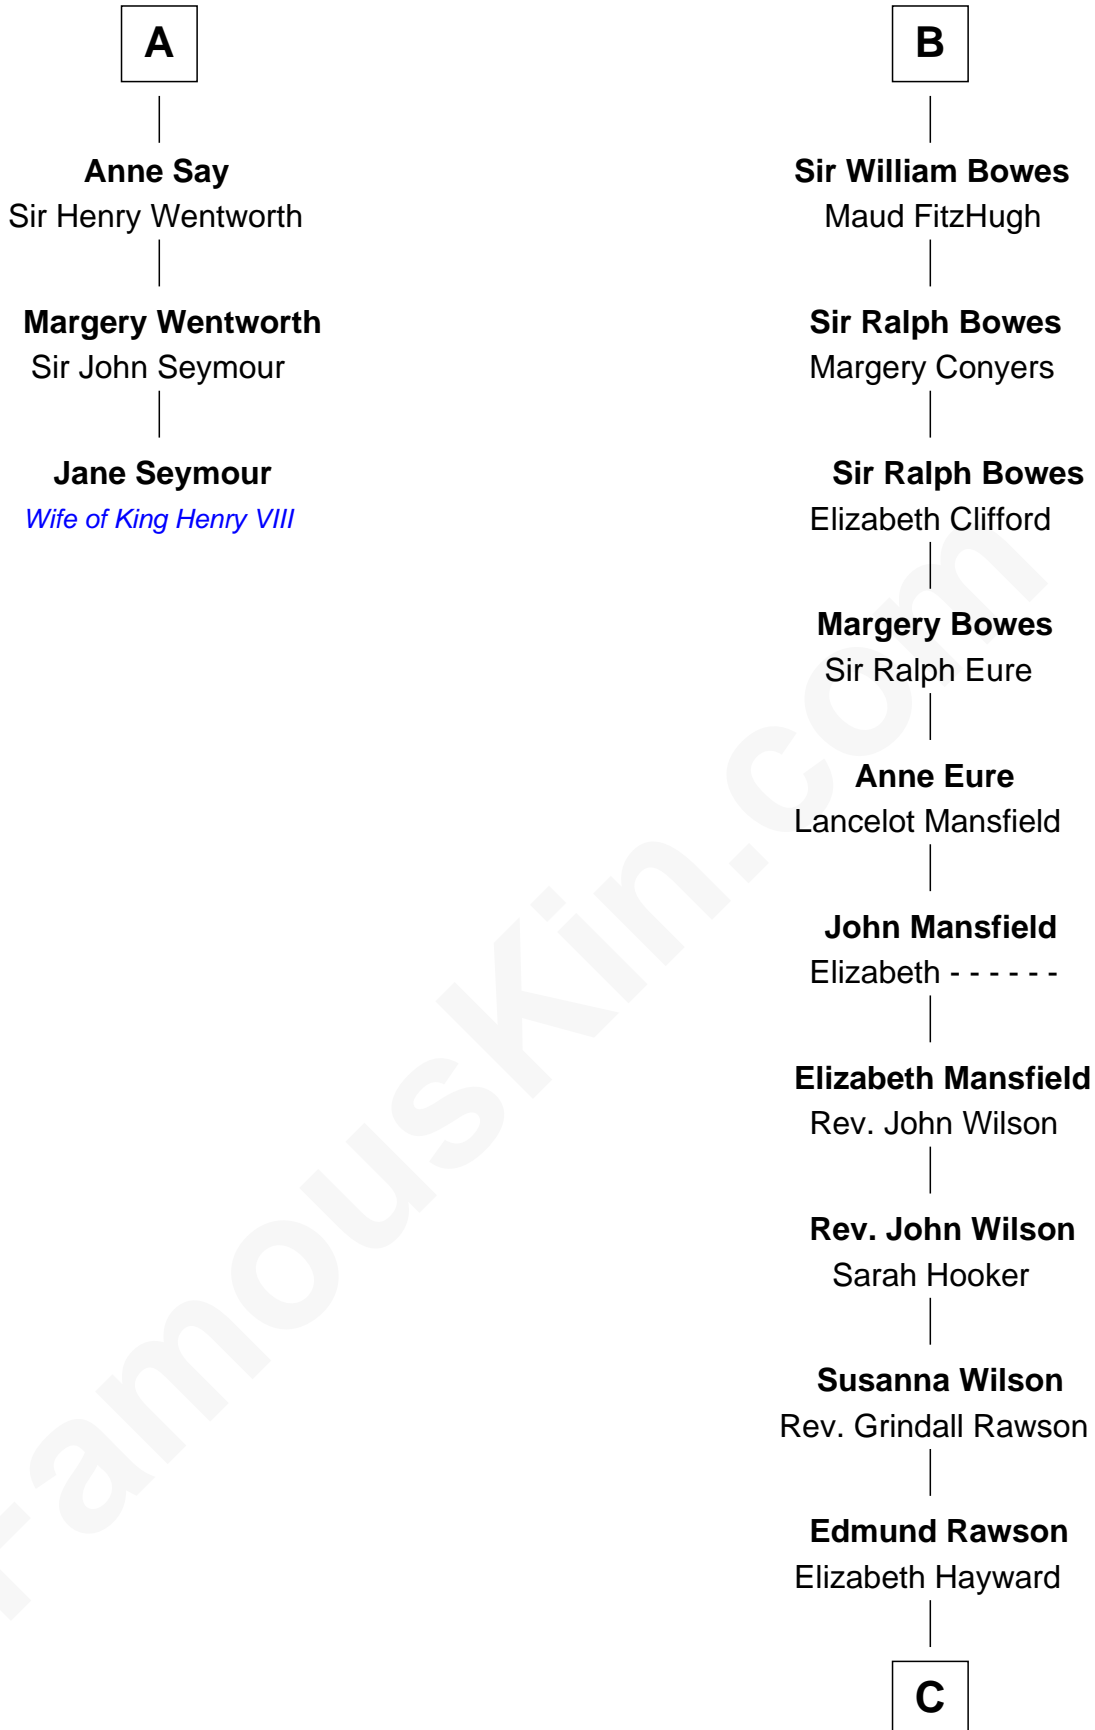

# FamousKin.com Relationship Chart of

**Jane Seymour**

*3rd Wife of King Henry VIII*

9th cousin 12 times removed of

**William Howard Taft**

*27th U.S. President*

**Sir Humphrey de Bohun**

Maud of Eu

**C**

|  
**Abner Rawson**

Mary Allen

|  
**Rhoda Rawson**

Aaron Taft

|  
**Peter Rawson Taft**

Sylvia Howard

|  
**Alphonso Taft**

Louisa Maria Torrey

|  
**William Howard Taft**

*27th U.S. President*