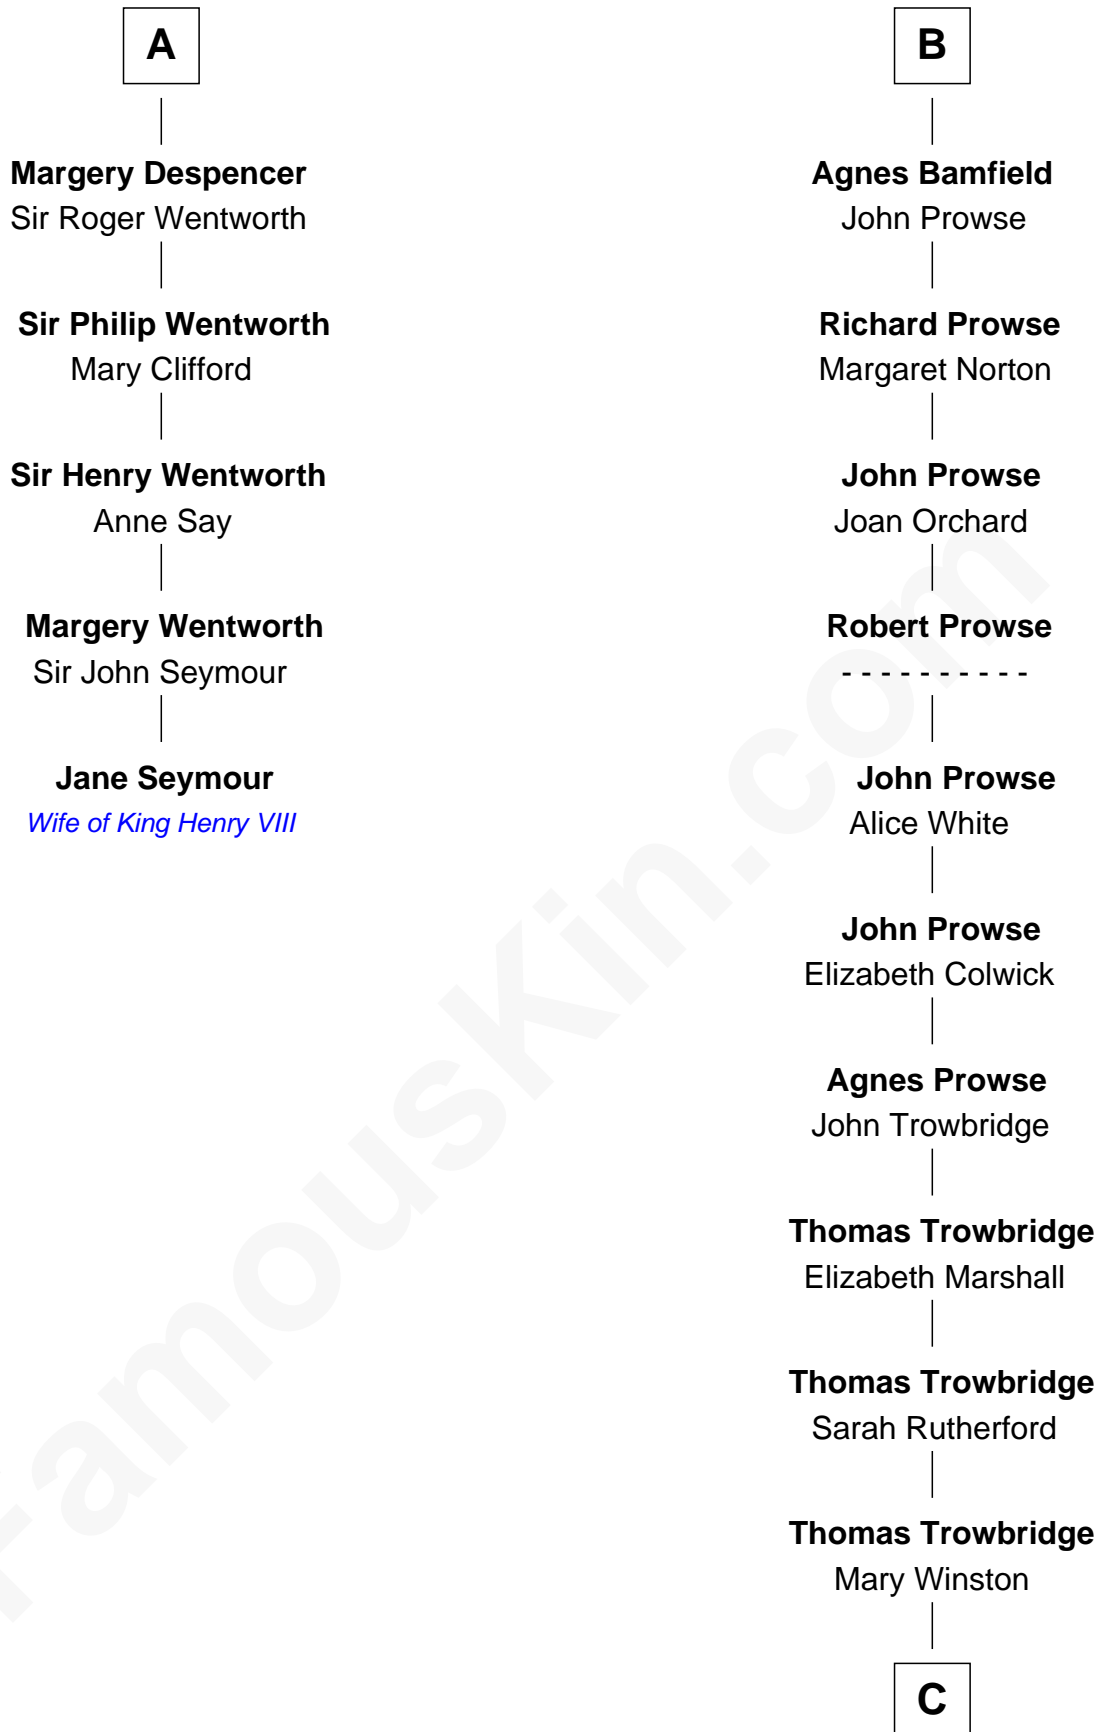

FamousKin.com Relationship Chart of

Jane Seymour

3rd Wife of King Henry VIII

11th cousin 10 times removed of

Rutherford B. Hayes

19th U.S. President

Sir Geoffrey FitzPiers

Aveline de Clare

Sophia Birchard

|
Rutherford B. Hayes

19th U.S. President

FamousKin.com