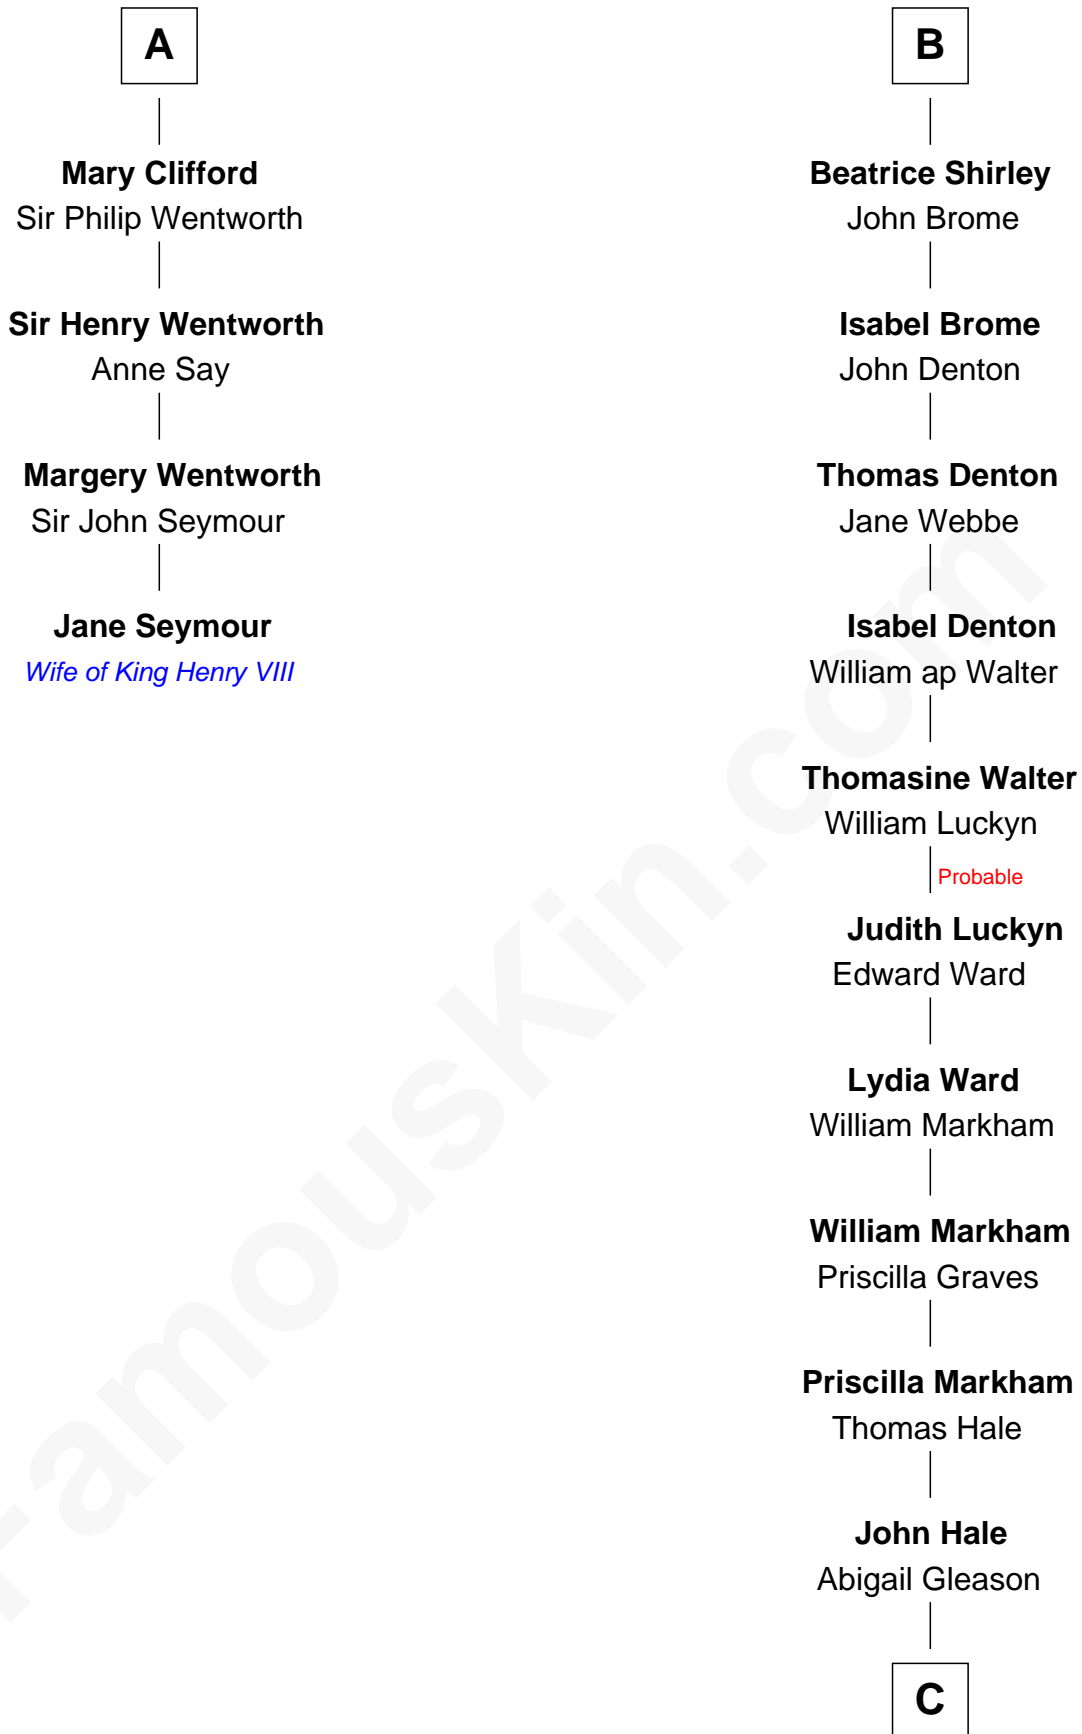

FamousKin.com Relationship Chart of

Jane Seymour

3rd Wife of King Henry VIII

10th cousin 11 times removed of

Rutherford B. Hayes

19th U.S. President

John, King of England
Isabelle of Angoulême

Henry III, King of England
Eleanor of Provence

A

Richard Plantagenet

Sir Richard of Cornwall
Joan

Joan of Cornwall
Sir John Howard

Sir John Howard
Alice de Bois

Joan Howard
Sir Peter de Brewes

Beatrice Brewes
Sir Hugh Shirley

Sir Ralph Shirley
Joan Basset

B

C

Abigail Hale
Isaac Chandler

Abigail Chandler
Israel Smith

Chloe Smith
Rutherford Hayes

Rutherford Hayes
Sophia Birchard

Rutherford B. Hayes
19th U.S. President

FamousKin.com