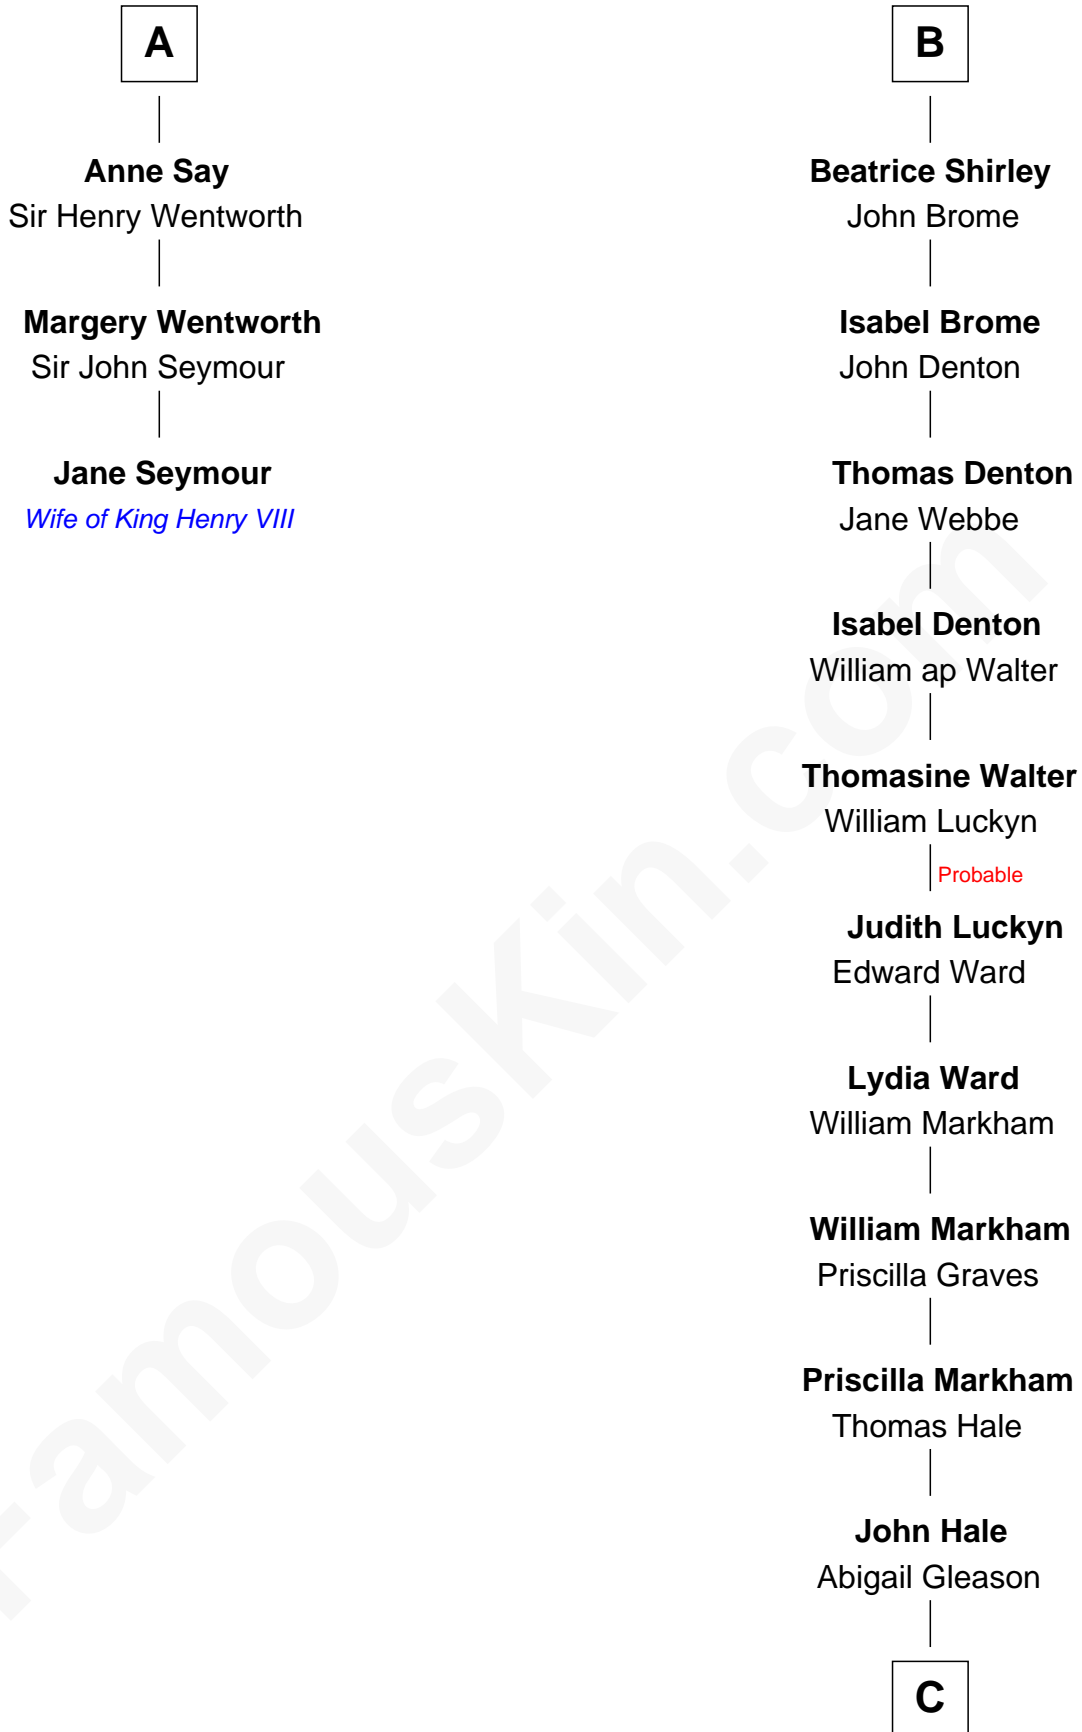

FamousKin.com Relationship Chart of

Jane Seymour

3rd Wife of King Henry VIII

9th cousin 12 times removed of

Rutherford B. Hayes

19th U.S. President

C

Abigail Hale
Isaac Chandler

Abigail Chandler
Israel Smith

Chloe Smith
Rutherford Hayes

Rutherford Hayes
Sophia Birchard

Rutherford B. Hayes
19th U.S. President

FamousKin.com