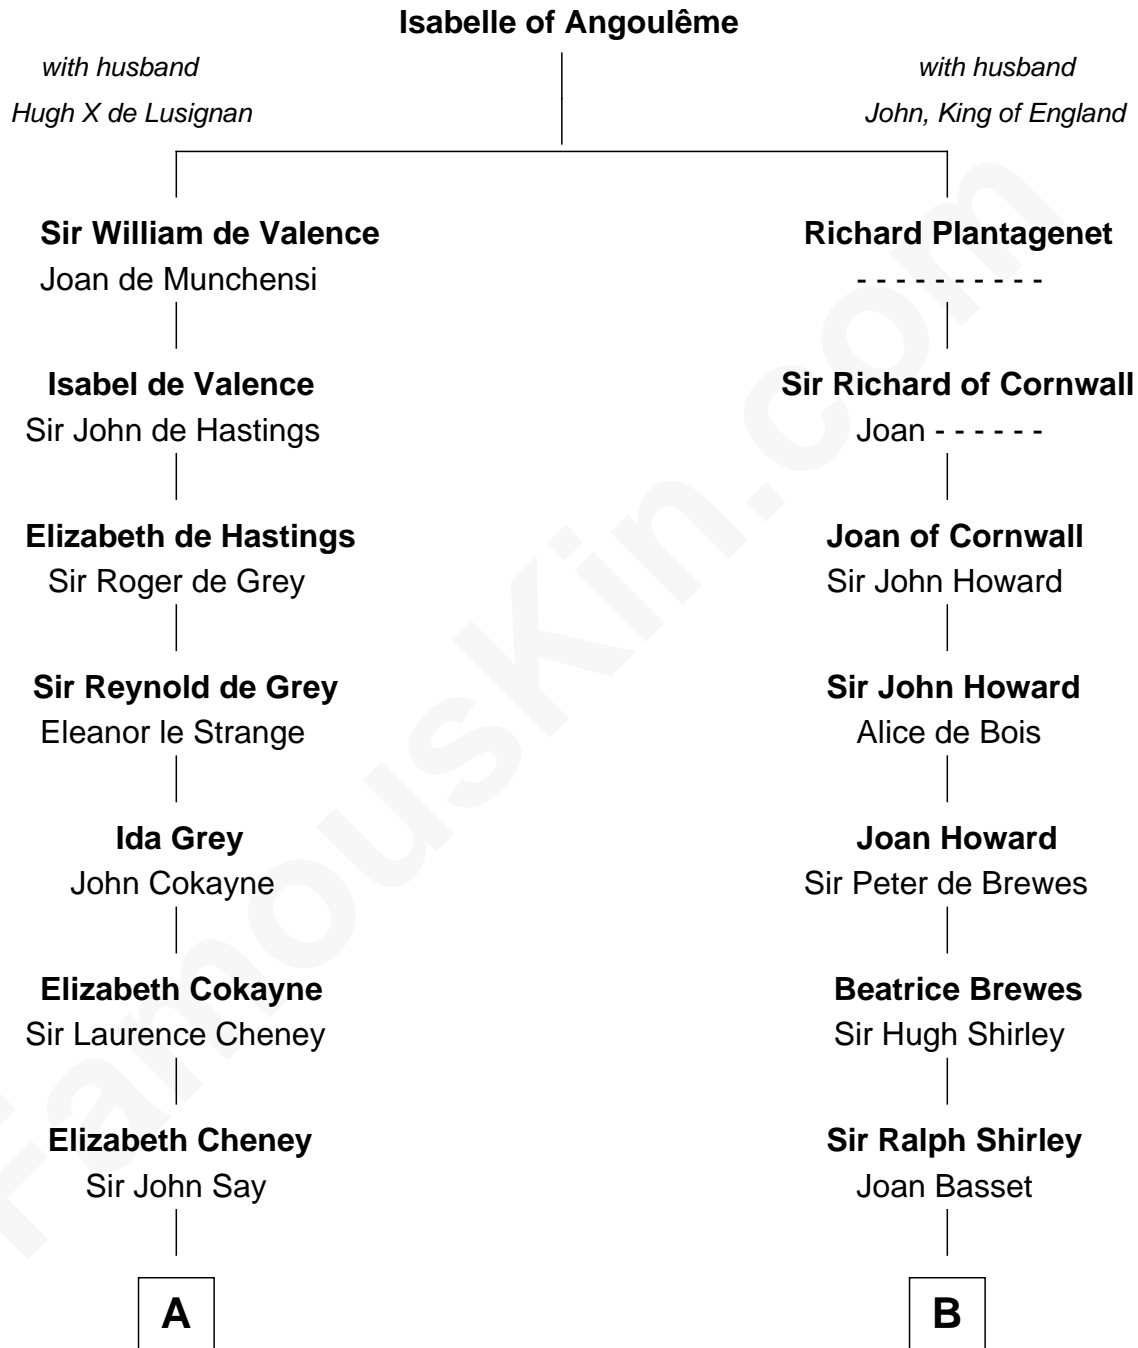

FamousKin.com Relationship Chart of

Jane Seymour

3rd Wife of King Henry VIII

9th cousin 12 times removed of

Rutherford B. Hayes

19th U.S. President

C

Abigail Hale
Isaac Chandler

Abigail Chandler
Israel Smith

Chloe Smith
Rutherford Hayes

Rutherford Hayes
Sophia Birchard

Rutherford B. Hayes
19th U.S. President

FamousKin.com