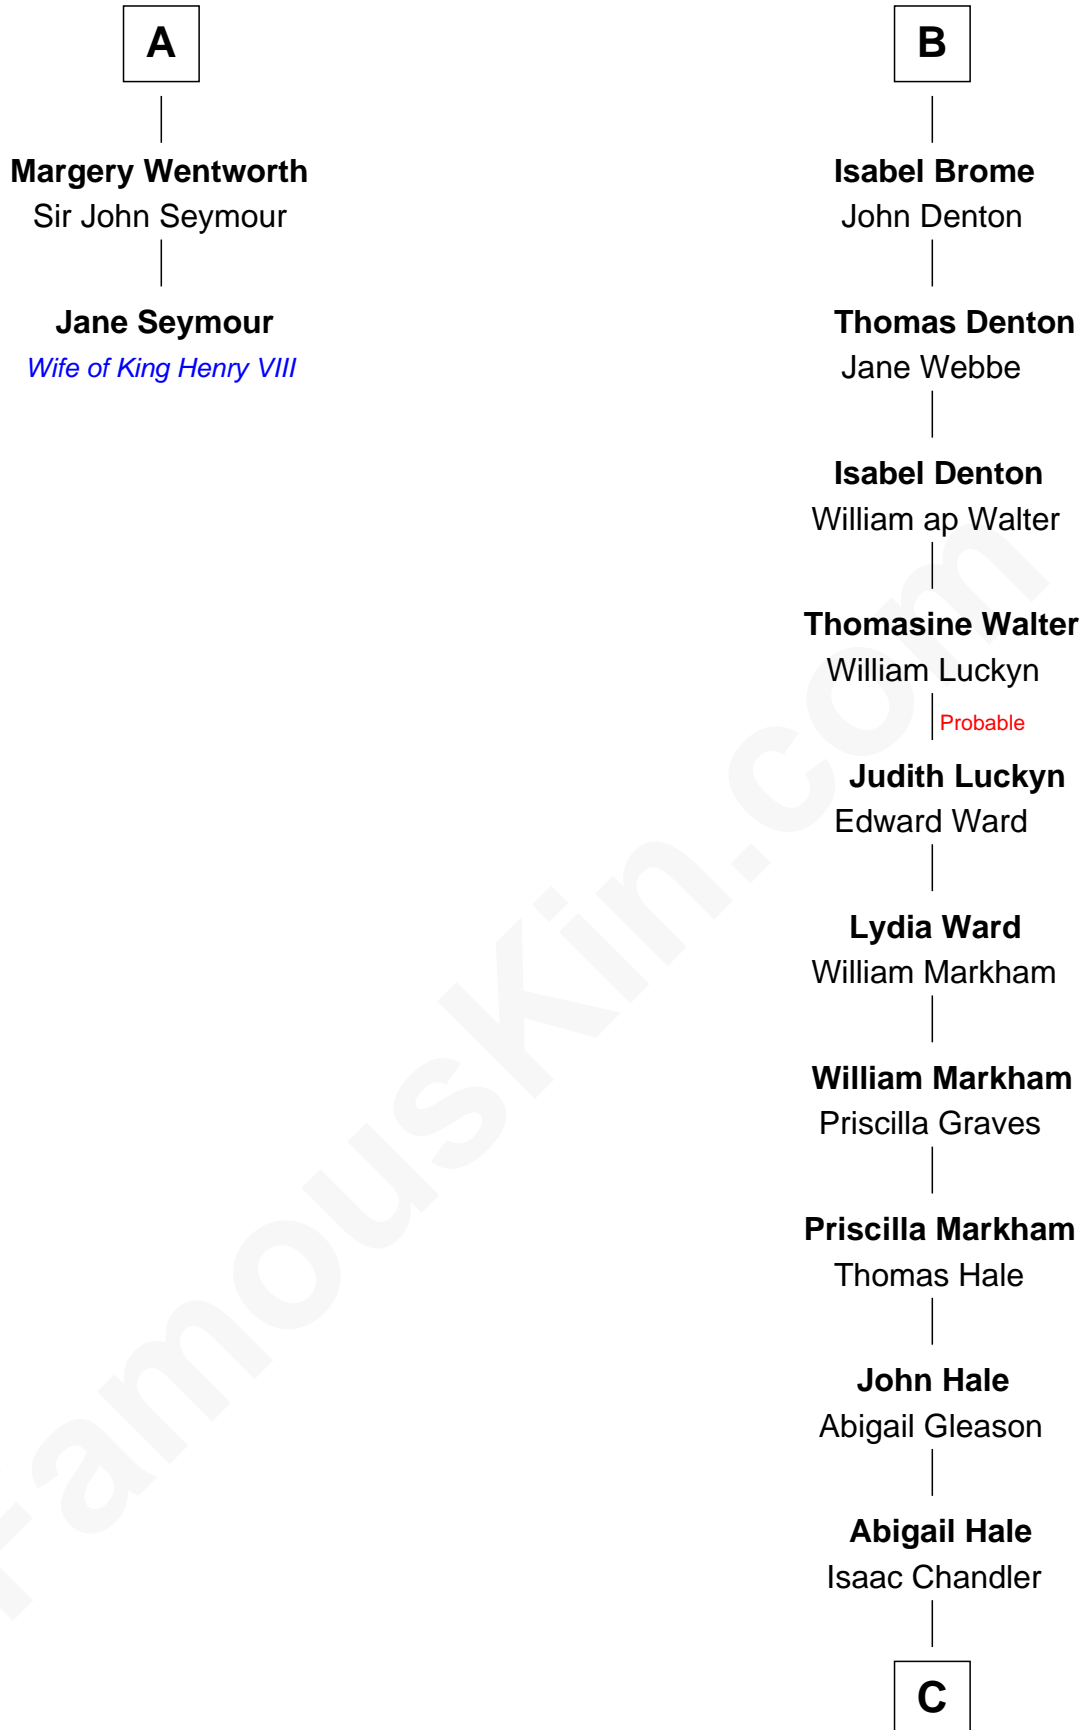

FamousKin.com Relationship Chart of

Jane Seymour

3rd Wife of King Henry VIII

8th cousin 12 times removed of

Rutherford B. Hayes

19th U.S. President

Sir James de Audley

Ela Longespee

Beatrice Brewes

Sir Ralph Shirley

Joan Basset

Beatrice Shirley

John Brome

B

C

Abigail Chandler

Israel Smith

Chloe Smith

Rutherford Hayes

Rutherford Hayes

Sophia Birchard

Rutherford B. Hayes

19th U.S. President

FamousKin.com