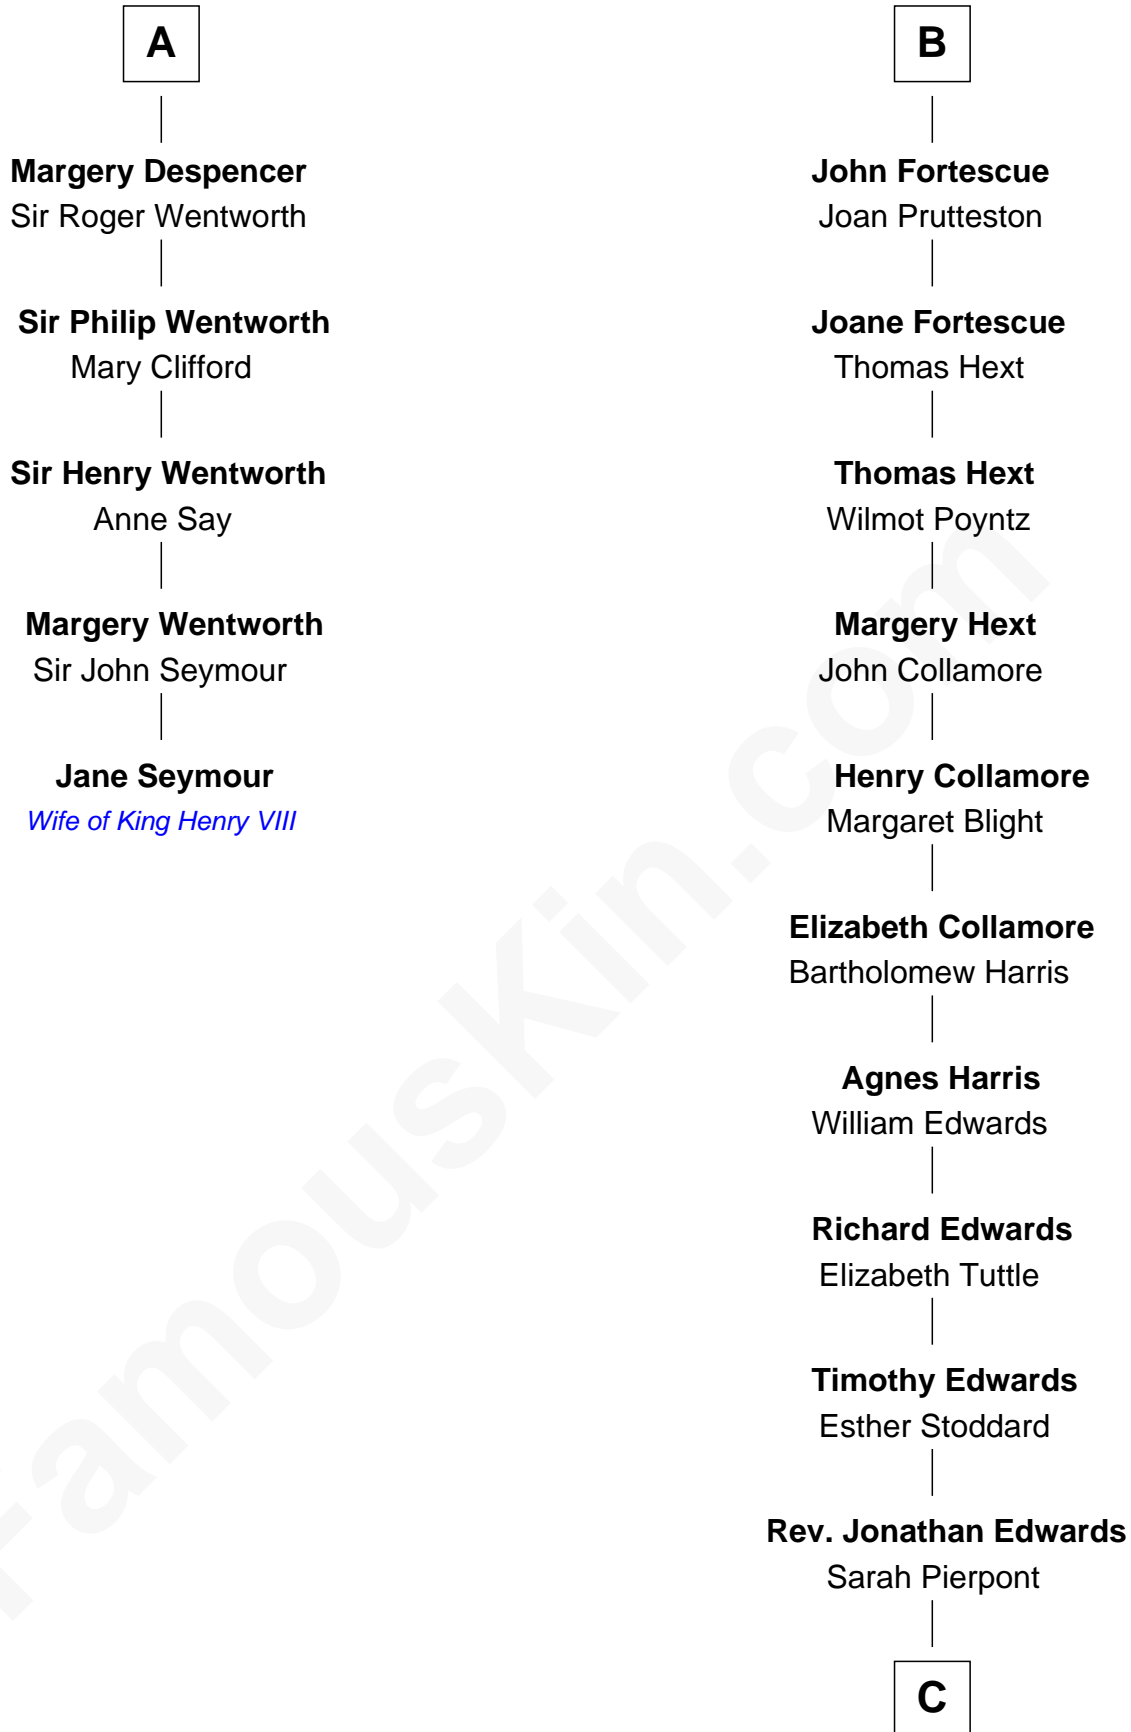

# FamousKin.com Relationship Chart of

**Jane Seymour**

*3rd Wife of King Henry VIII*

11th cousin 7 times removed of

**Aaron Burr**

*Killed Alexander Hamilton*

**Sir Geoffrey FitzPiers**

Aveline de Clare

**C**

—  
**Esther Edwards**

Aaron Burr

—  
**Aaron Burr**

*Killed Alexander Hamilton*

FamousKin.com