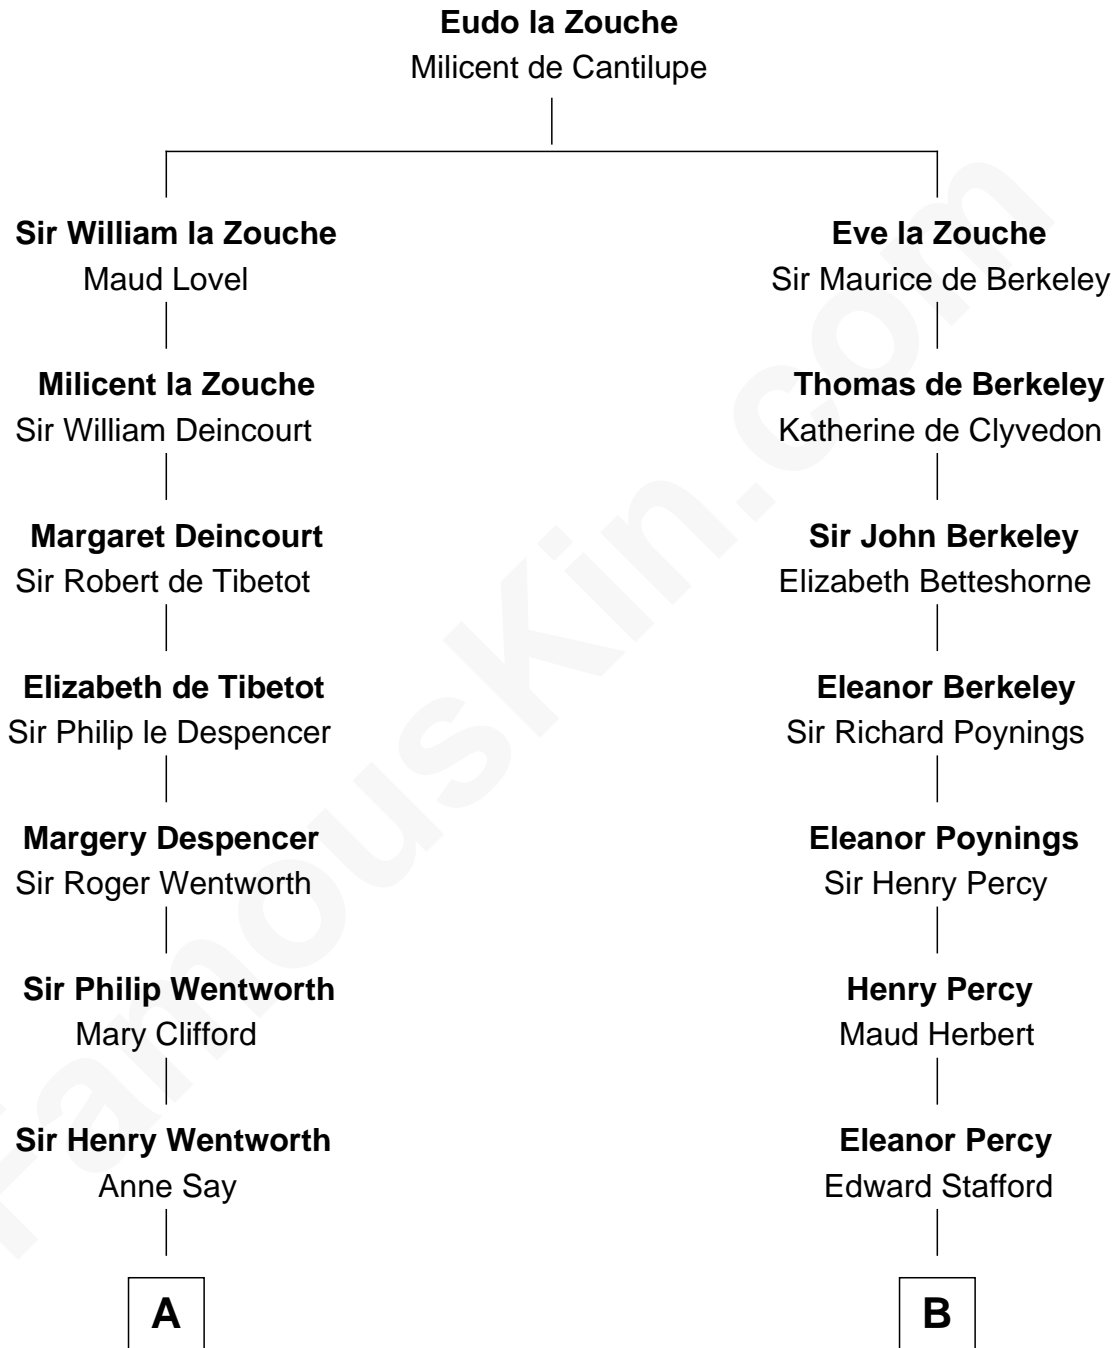

# FamousKin.com Relationship Chart of

**Jane Seymour**

*3rd Wife of King Henry VIII*

8th cousin 10 times removed of

**Francis Scott Key**

*Author of "The Star Spangled Banner"*

C

**John Ross Key**

Anne Phebe Penn Dagworthy Charlton

**Francis Scott Key**

*Author of "The Star Spangled Banner"*

FamousKin.com