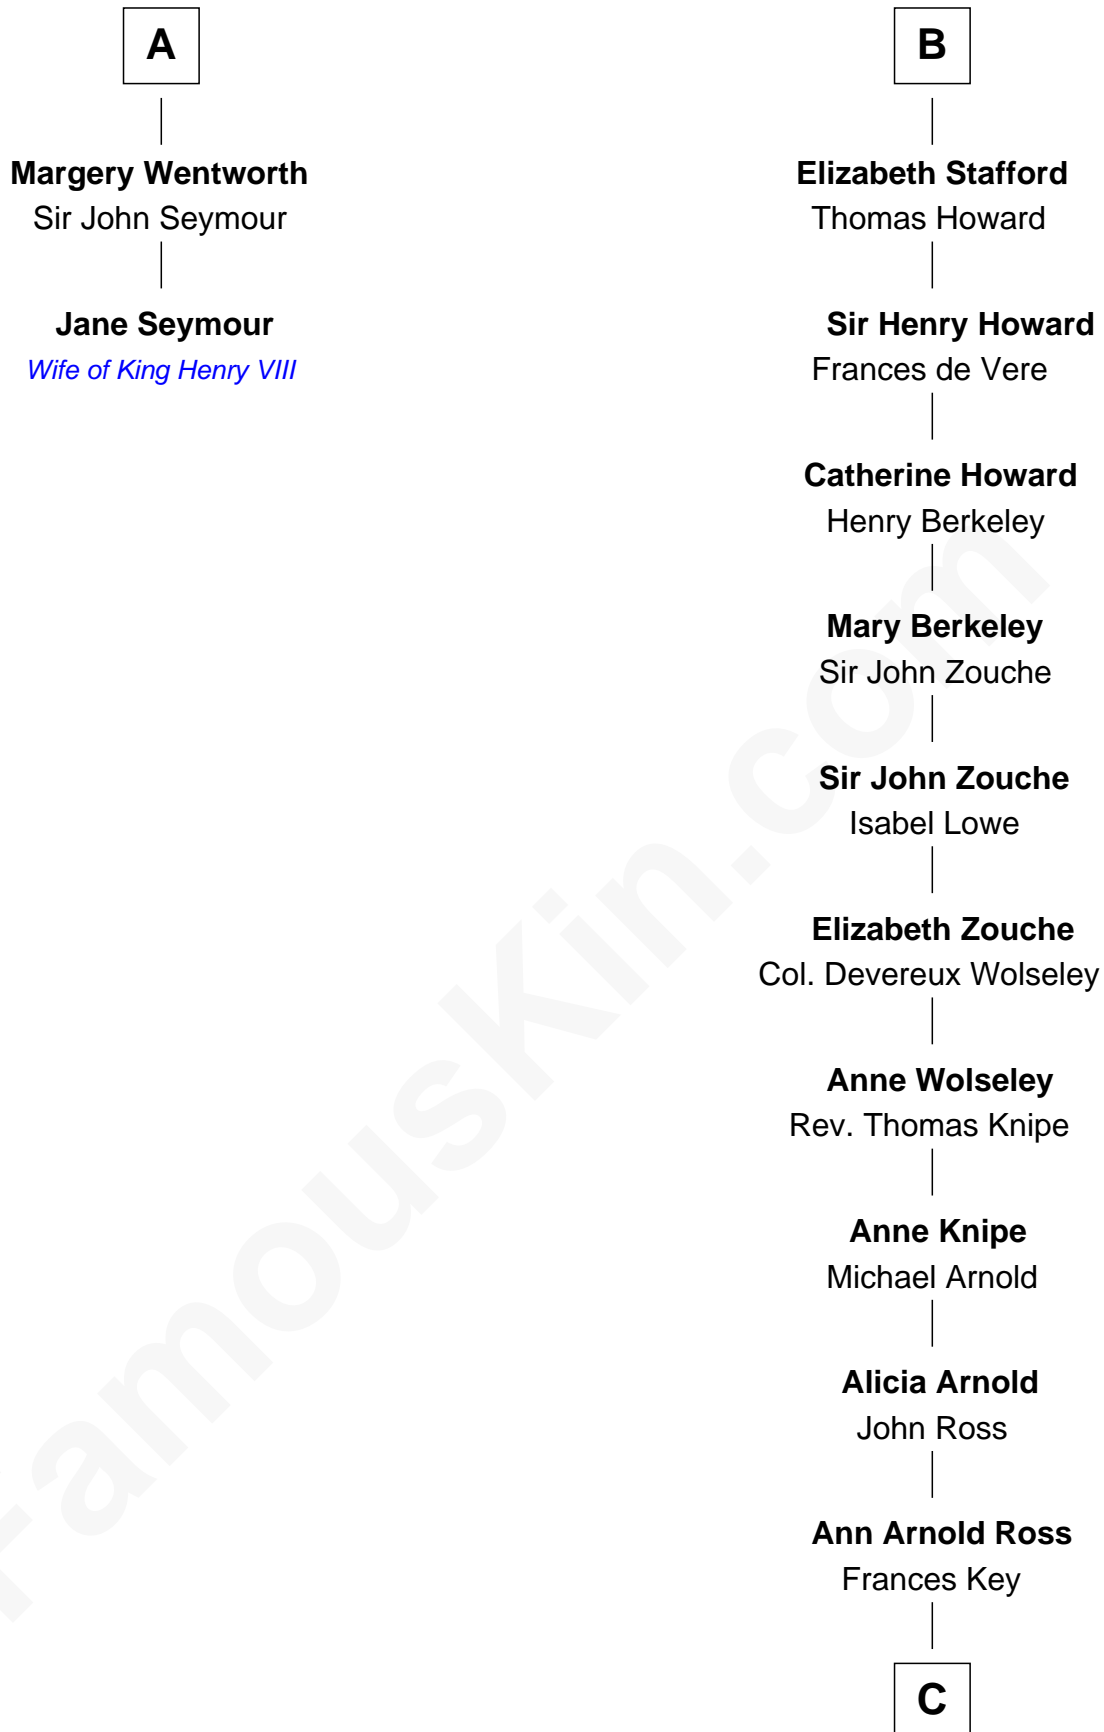

# FamousKin.com Relationship Chart of

**Jane Seymour**

*3rd Wife of King Henry VIII*

8th cousin 10 times removed of

**Francis Scott Key**

*Author of "The Star Spangled Banner"*

C

**John Ross Key**

Anne Phebe Penn Dagworthy Charlton

**Francis Scott Key**

*Author of "The Star Spangled Banner"*

FamousKin.com