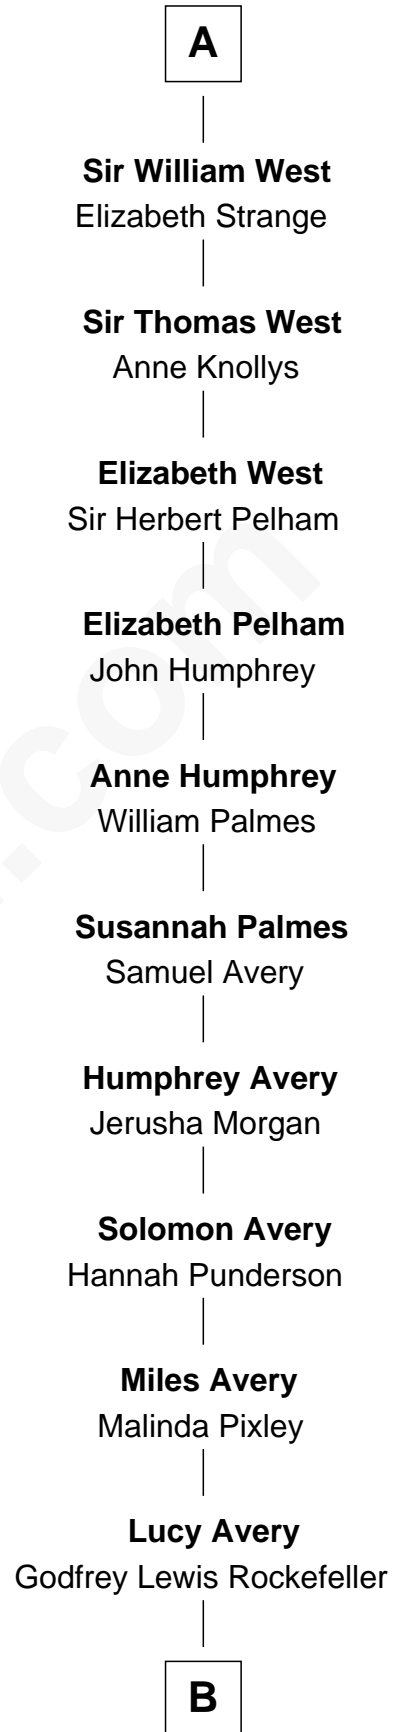

# FamousKin.com Relationship Chart of

**Jane Seymour**

*3rd Wife of King Henry VIII*

7th cousin 11 times removed of

**John D. Rockefeller**

*Founder of the Standard Oil Company*

**Henry Plantagenet**

Maud de Chaworth

**Mary Plantagenet**

Henry de Percy

**Sir Henry Percy**

Margaret de Neville

**Sir Henry Percy**

Elizabeth Mortimer

**Elizabeth Percy**

Sir John Clifford

**Joan of Lancaster**

John de Mowbray

**Eleanor Mowbray**

Roger de la Warre

**Joan de la Warre**

Sir Thomas West

**Sir Reynold West**

Margaret Thorley

**Sir Richard West**

Katherine Hungerford

**Sir Thomas West**

Eleanor Copley

**Sir George West**

Elizabeth Morton

**A**

**B**