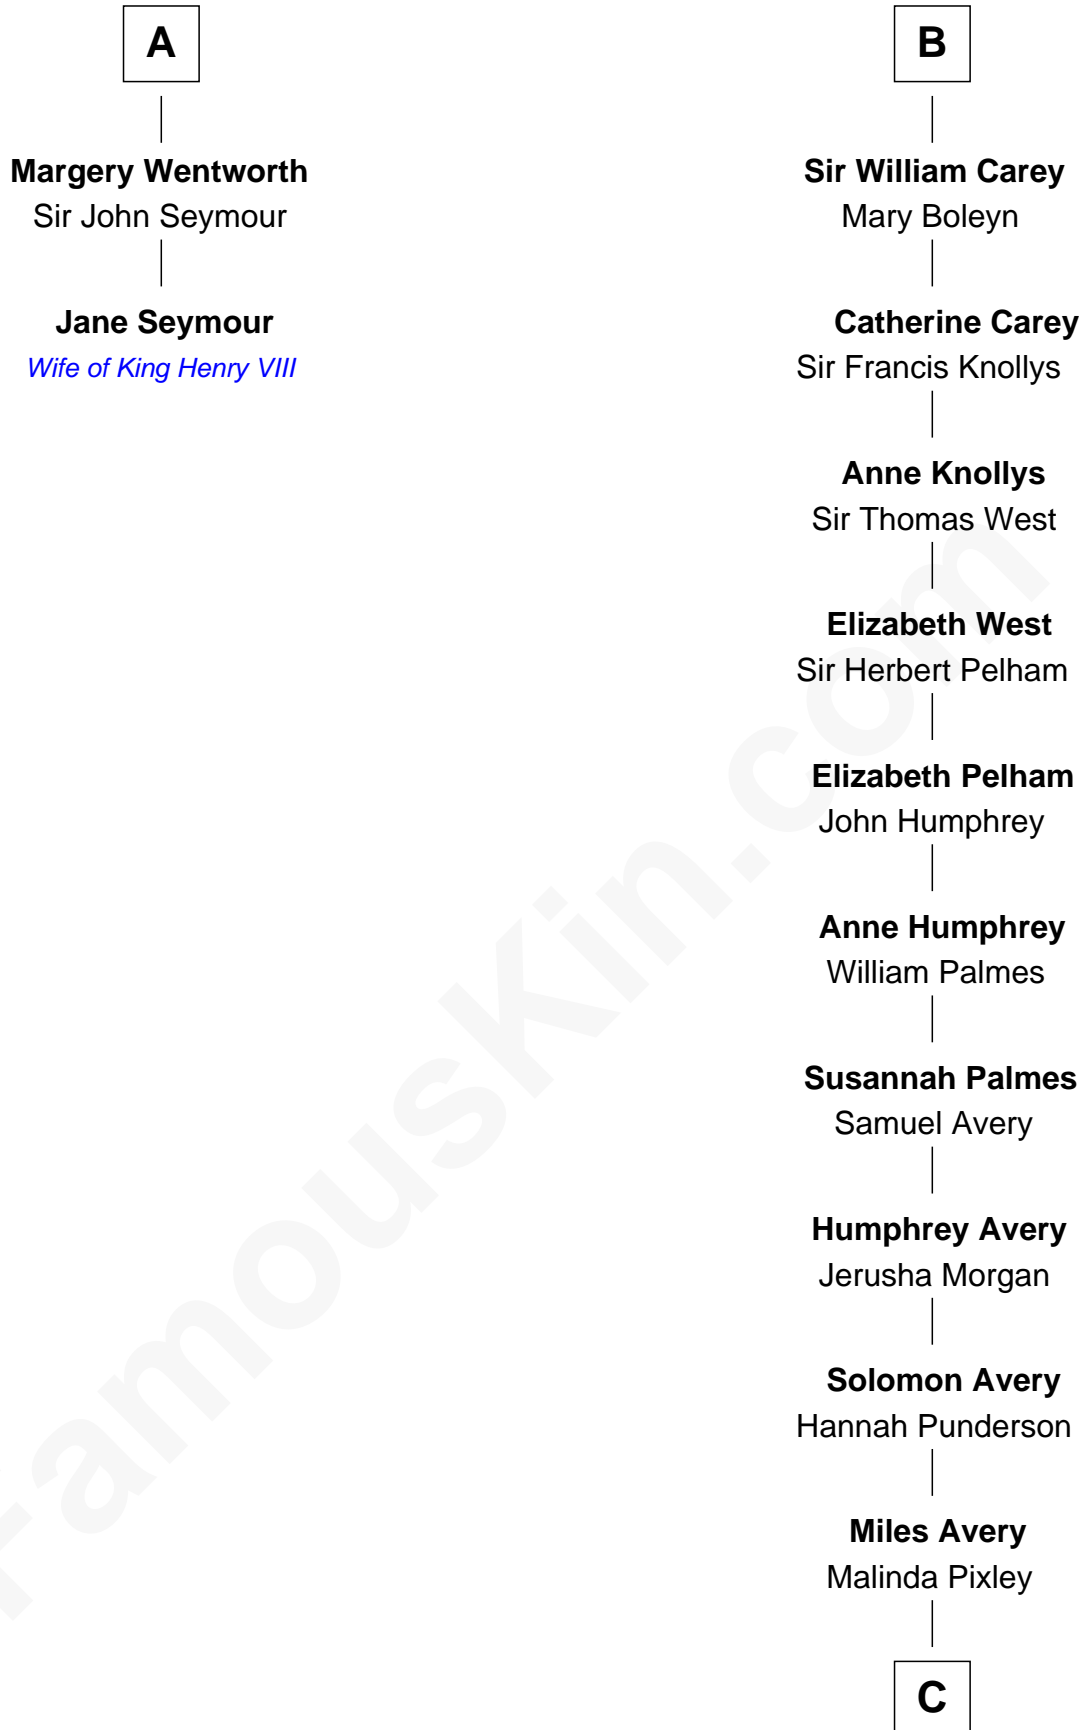

FamousKin.com Relationship Chart of

Jane Seymour

3rd Wife of King Henry VIII

8th cousin 11 times removed of

John D. Rockefeller

Founder of the Standard Oil Company

Roger de Mortimer

Joan de Geneville

Sir Edmund Mortimer
Elizabeth de Badlesmere

Sir Roger de Mortimer
Philippa de Montagu

Edmund Mortimer
Philippa Plantagenet

Elizabeth Mortimer
Sir Henry Percy

Elizabeth Percy
Sir John Clifford

Mary Clifford
Sir Philip Wentworth

Sir Henry Wentworth
Anne Say

A

Margaret de Mortimer
Thomas de Berkeley

Maurice de Berkeley
Elizabeth le Despencer

Thomas de Berkeley
Margaret de Lisle

Elizabeth de Berkeley
Richard de Beauchamp

Eleanor Beauchamp
Edmund Beaufort

Eleanor Beaufort
Sir Robert Spencer

Margaret Spencer
Sir Thomas Carey

B

C

—
Lucy Avery

Godfrey Lewis Rockefeller

—
William Avery Rockefeller

Eliza Davison