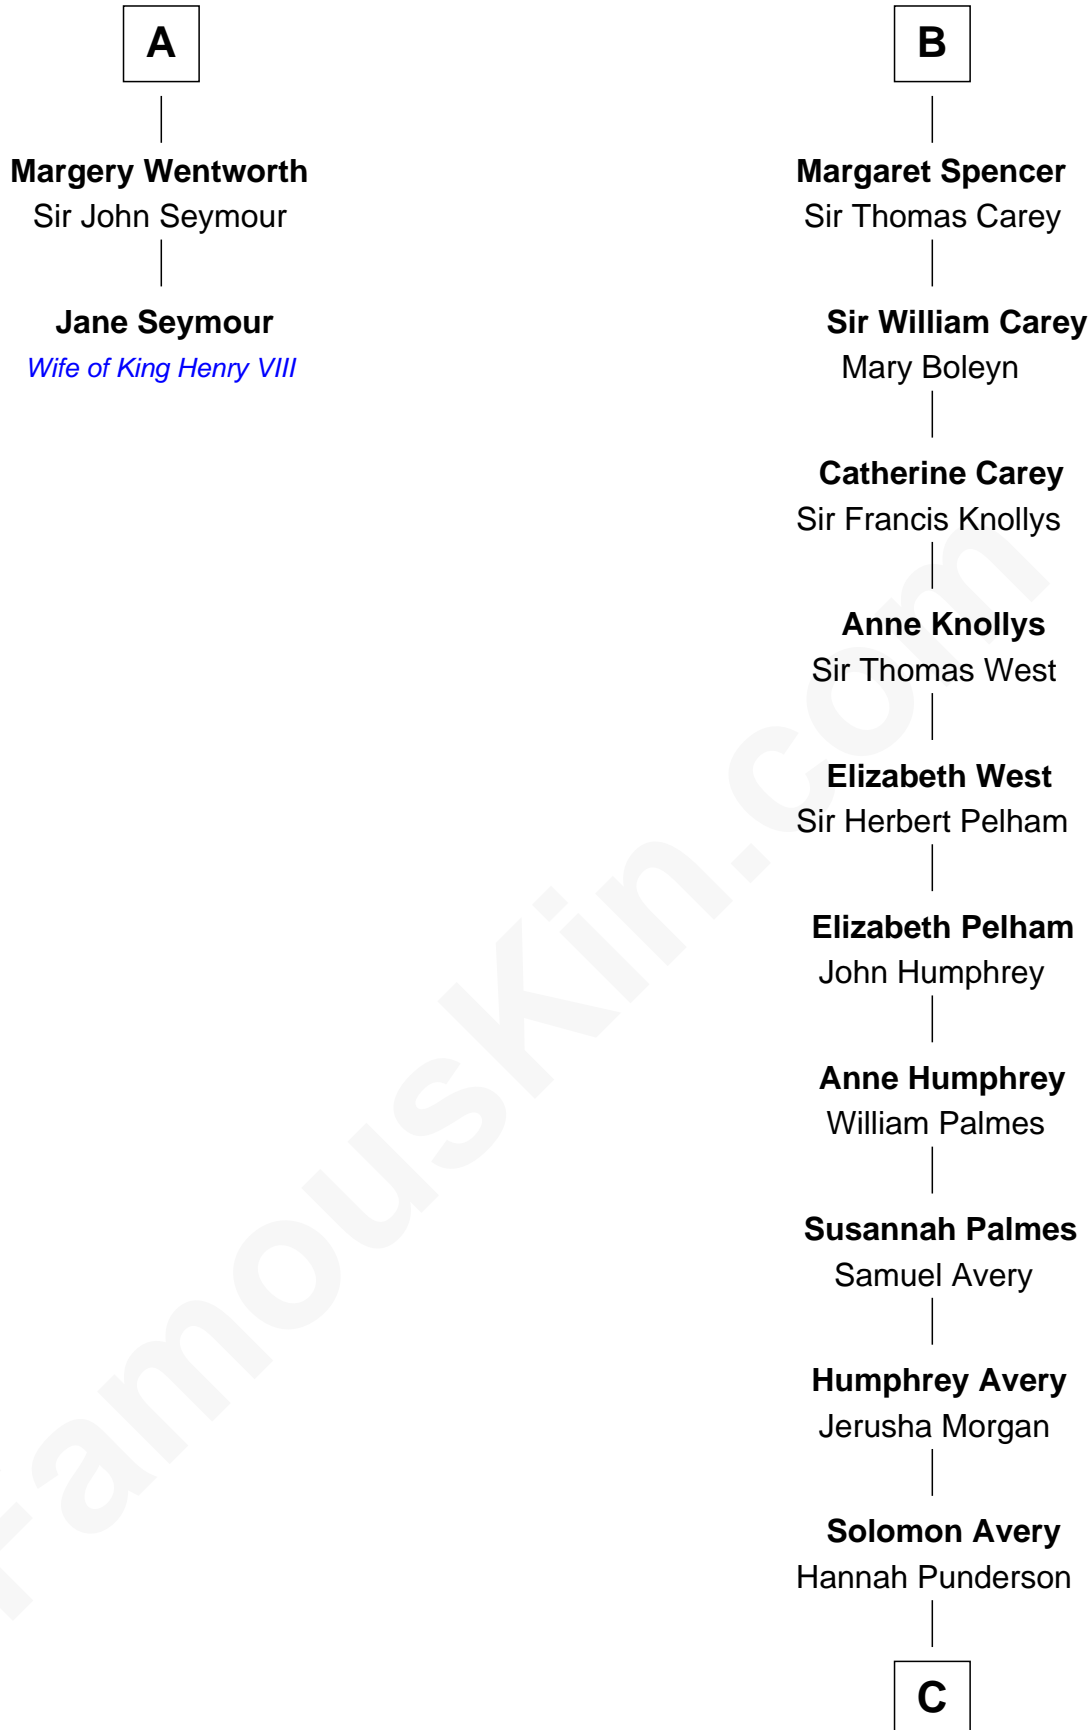

FamousKin.com Relationship Chart of

Jane Seymour

3rd Wife of King Henry VIII

8th cousin 12 times removed of

John D. Rockefeller

Founder of the Standard Oil Company

C

Miles Avery

Malinda Pixley

Lucy Avery

Godfrey Lewis Rockefeller

William Avery Rockefeller

Eliza Davison

John D. Rockefeller

Founder of the Standard Oil Company

FamousKin.com