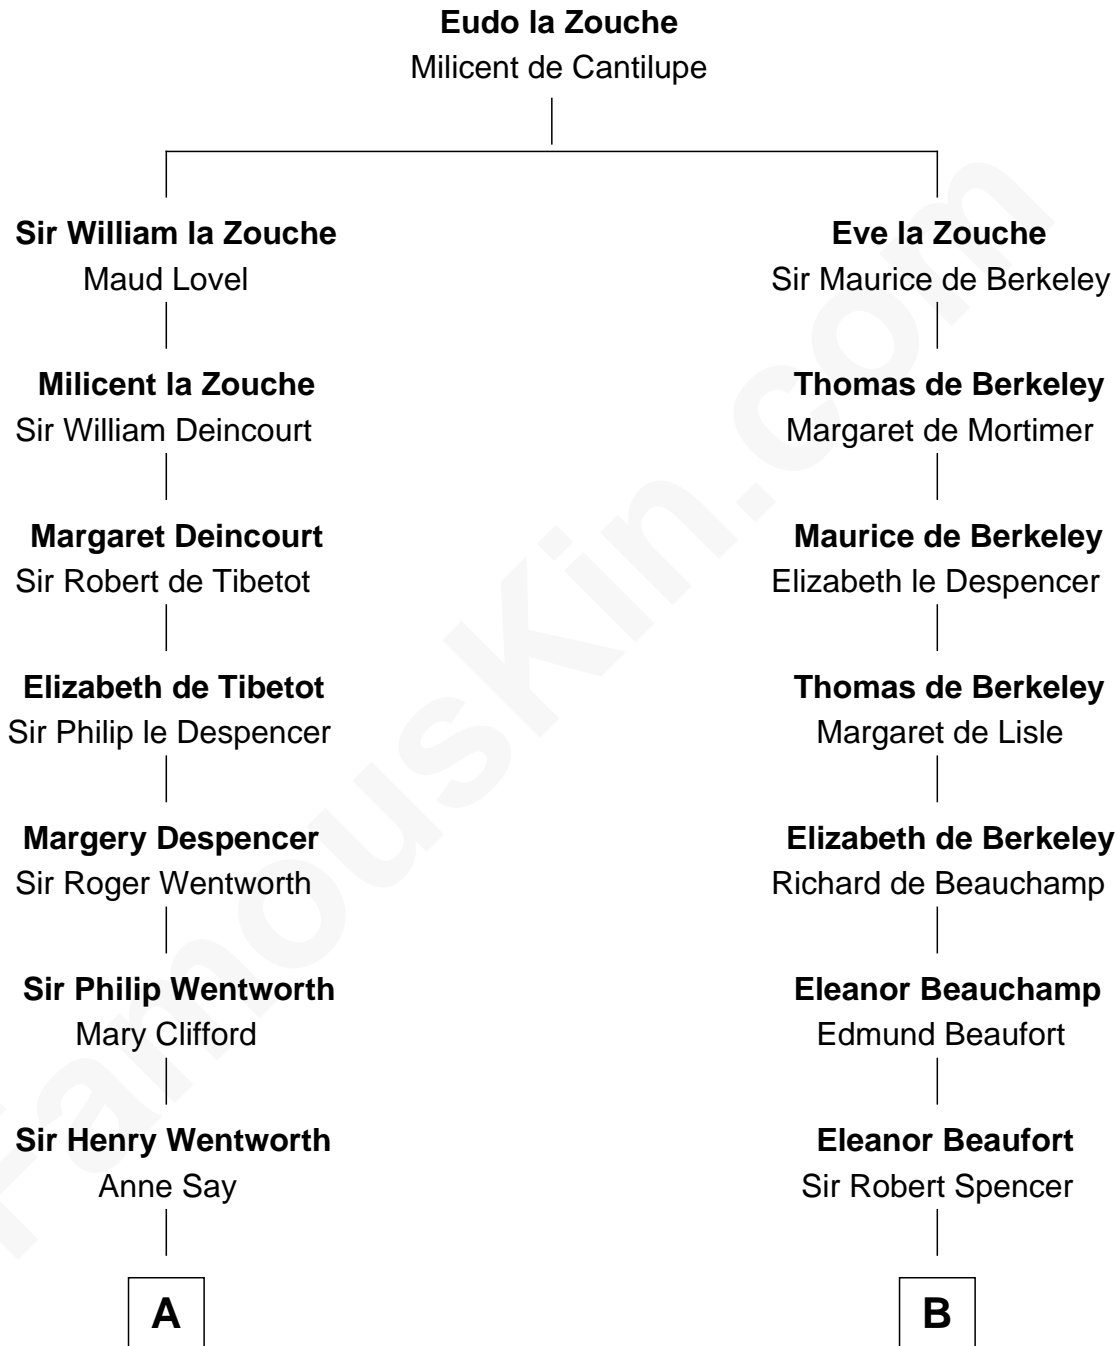

FamousKin.com Relationship Chart of

Jane Seymour

3rd Wife of King Henry VIII

8th cousin 12 times removed of

John D. Rockefeller

Founder of the Standard Oil Company

C

Miles Avery

Malinda Pixley

Lucy Avery

Godfrey Lewis Rockefeller

William Avery Rockefeller

Eliza Davison

John D. Rockefeller

Founder of the Standard Oil Company

FamousKin.com