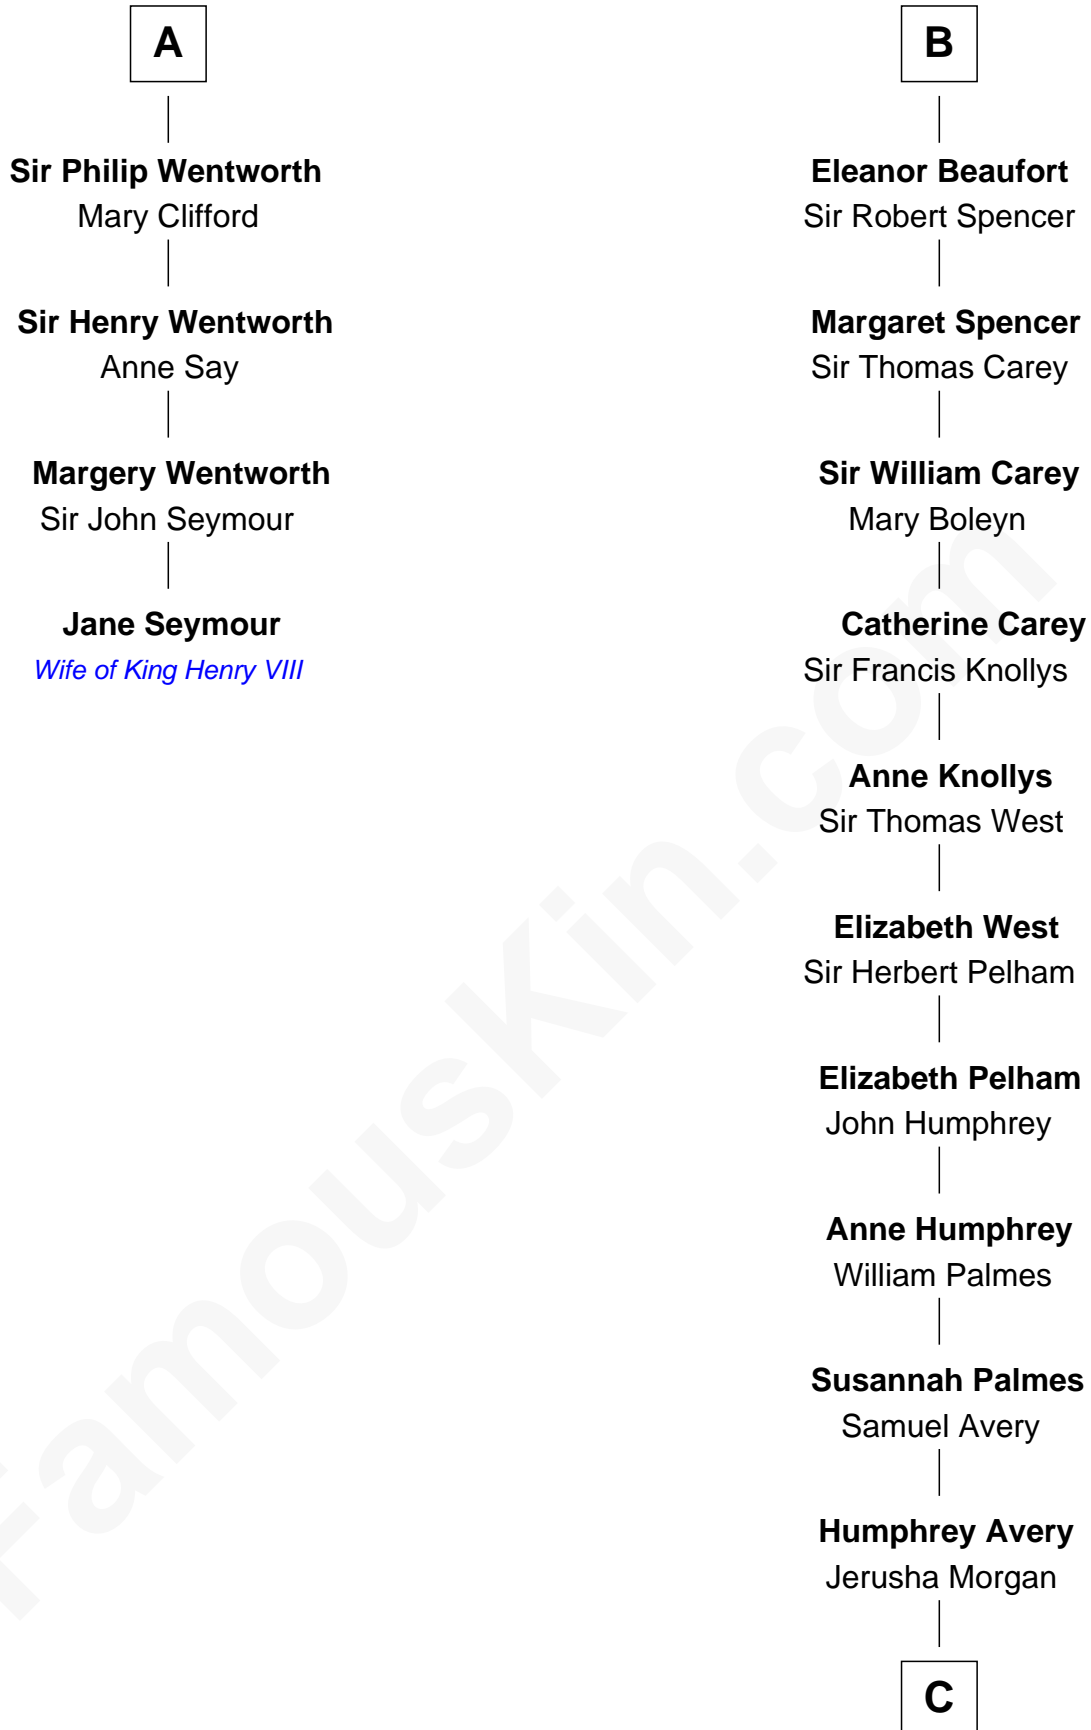

FamousKin.com

Relationship Chart of

Jane Seymour

3rd Wife of King Henry VIII

10th cousin 11 times removed of

John D. Rockefeller

Founder of the Standard Oil Company

Sir William de Ferrers

John Deincourt

Thomas de Berkeley
Margaret de Mortimer

Sir William Deincourt
Milicent la Zouche

Maurice de Berkeley
Elizabeth le Despencer

Margaret Deincourt
Sir Robert de Tibetot

Thomas de Berkeley
Margaret de Lisle

Elizabeth de Tibetot
Sir Philip le Despencer

Elizabeth de Berkeley
Richard de Beauchamp

Margery Despencer
Sir Roger Wentworth

Eleanor Beauchamp
Edmund Beaufort

A

B

C

|
Solomon Avery
Hannah Punderson

|
Miles Avery
Malinda Pixley

|
Lucy Avery
Godfrey Lewis Rockefeller

|
William Avery Rockefeller
Eliza Davison

|
John D. Rockefeller
Founder of the Standard Oil Company

FamousKin.com