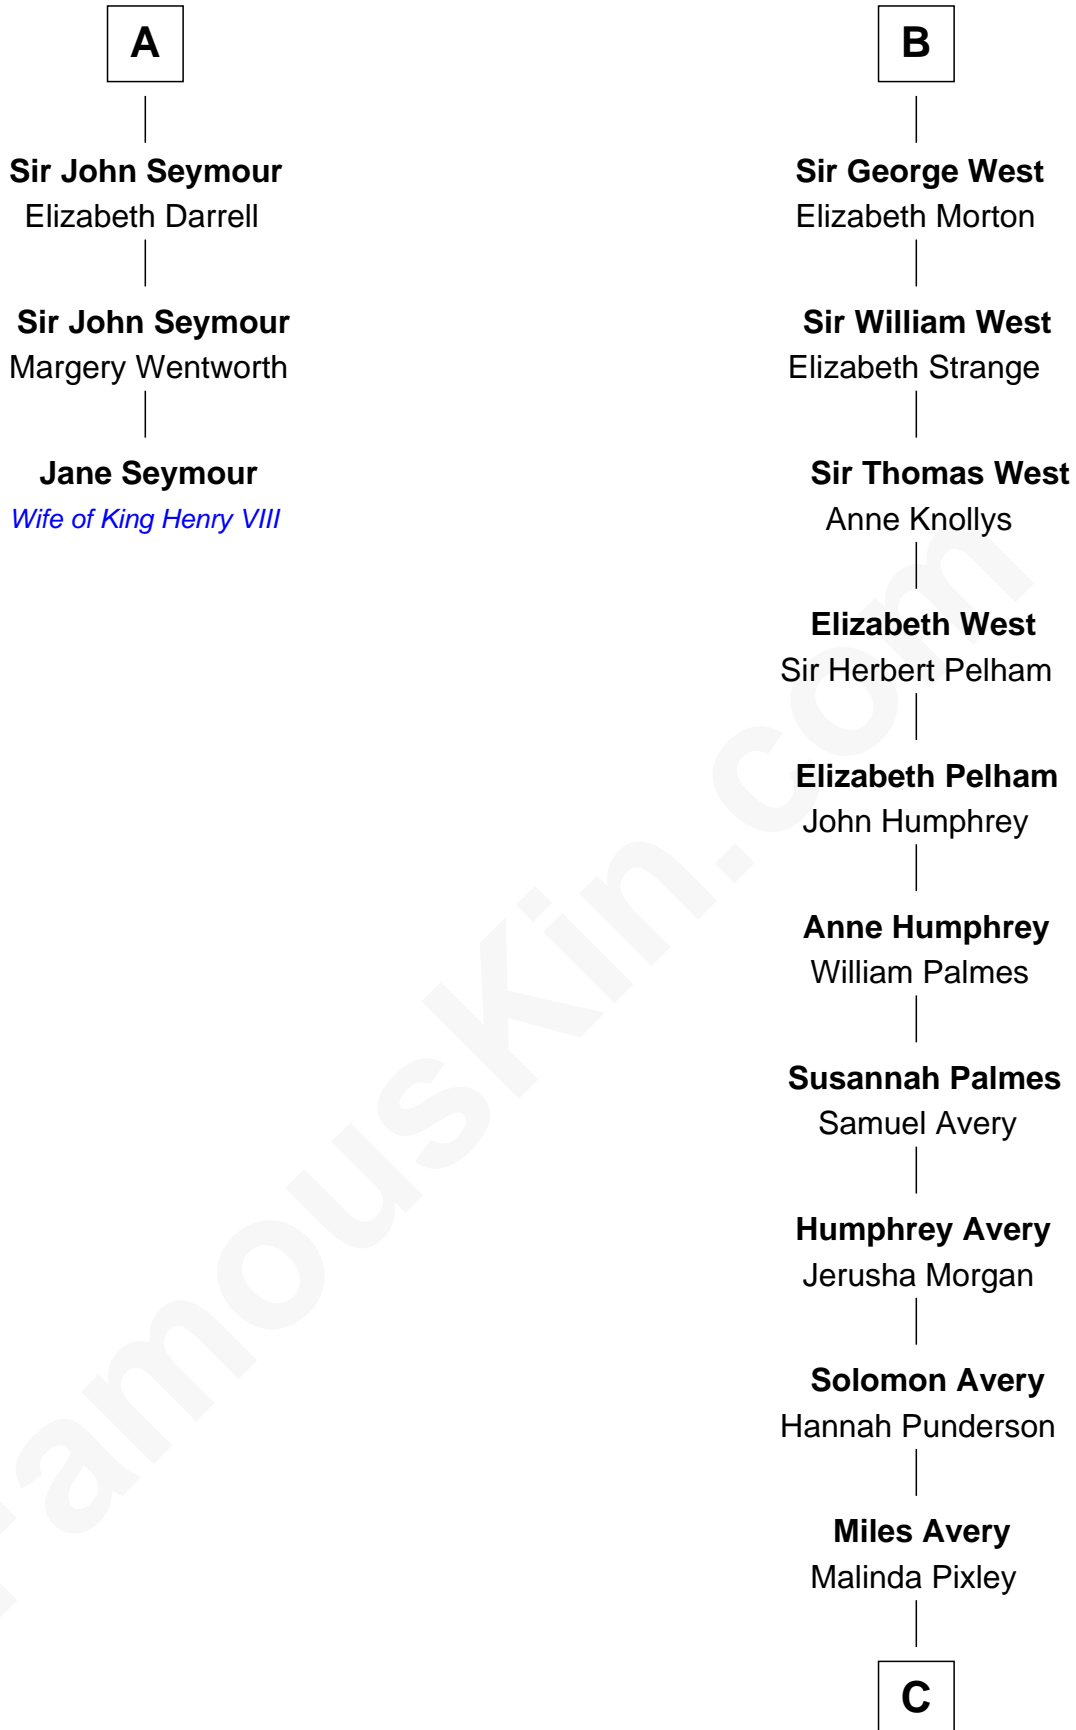

# FamousKin.com Relationship Chart of

**Jane Seymour**

*3rd Wife of King Henry VIII*

9th cousin 12 times removed of

**Nelson Rockefeller**

*41st U.S. Vice-President*

**Sir Hugh de Courtenay**

Eleanor le Despencer

**C**

—  
**Lucy Avery**

Godfrey Lewis Rockefeller

—  
**William Avery Rockefeller**

Eliza Davison

—  
**John Davison Rockefeller**

Laura Celestia Spelman

—  
**John Davison Rockefeller**

Abby Greene Aldrich

—  
**Nelson Rockefeller**

*41st U.S. Vice-President*

FamousKin.com