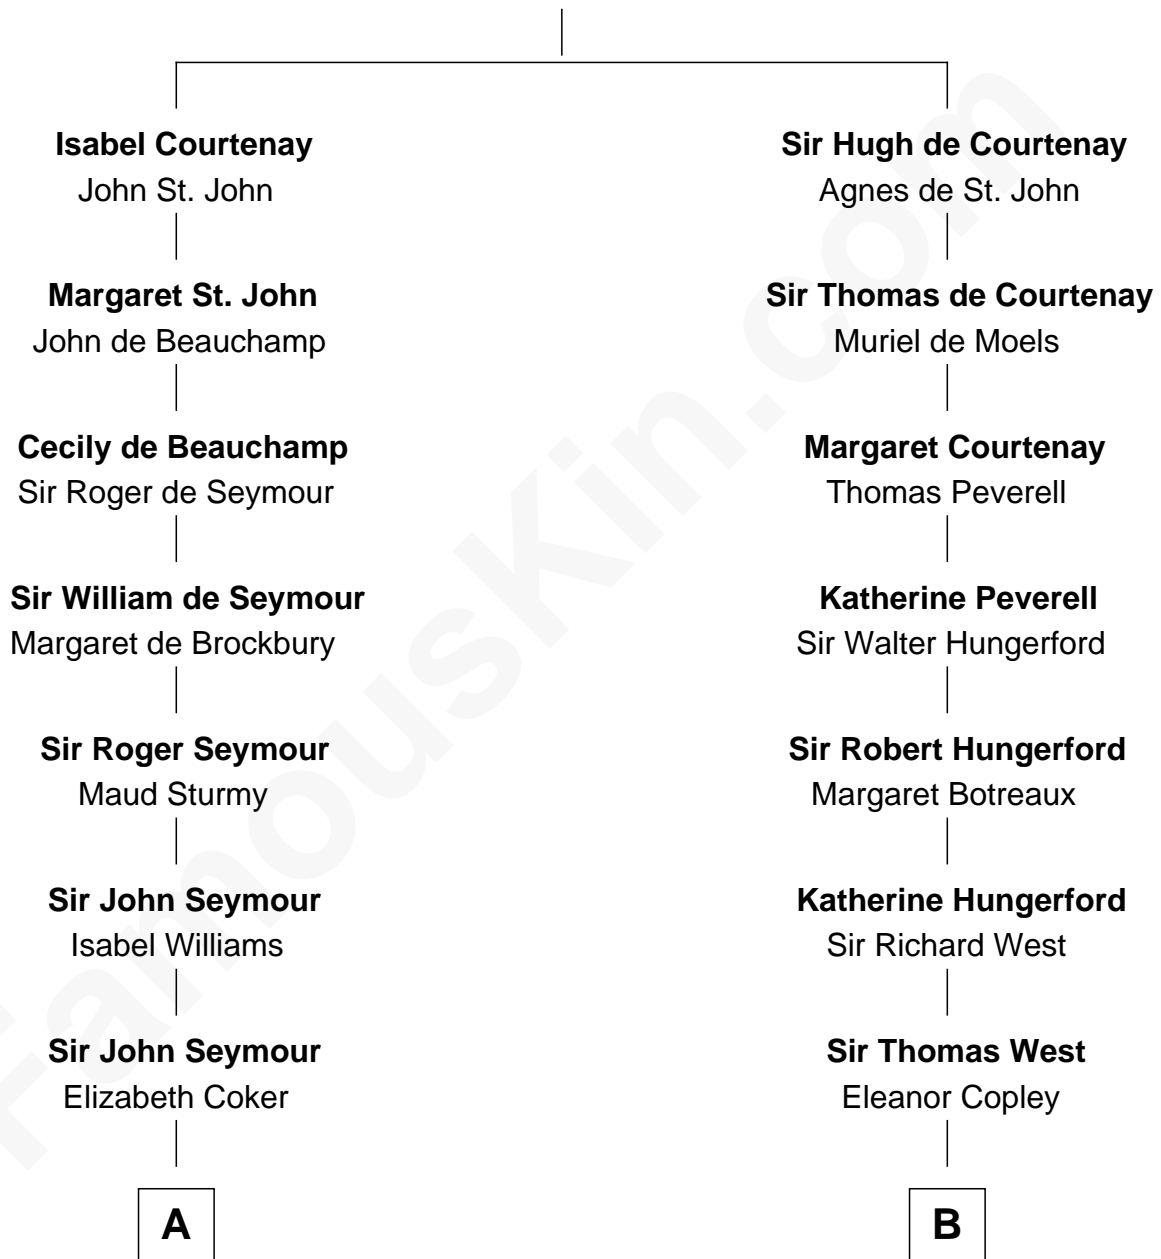

# FamousKin.com Relationship Chart of

**Jane Seymour**

*3rd Wife of King Henry VIII*

9th cousin 12 times removed of

**Nelson Rockefeller**

*41st U.S. Vice-President*

**Sir Hugh de Courtenay**

Eleanor le Despencer

**C**

—  
**Lucy Avery**

Godfrey Lewis Rockefeller

—  
**William Avery Rockefeller**

Eliza Davison

—  
**John Davison Rockefeller**

Laura Celestia Spelman

—  
**John Davison Rockefeller**

Abby Greene Aldrich

—  
**Nelson Rockefeller**

*41st U.S. Vice-President*

FamousKin.com