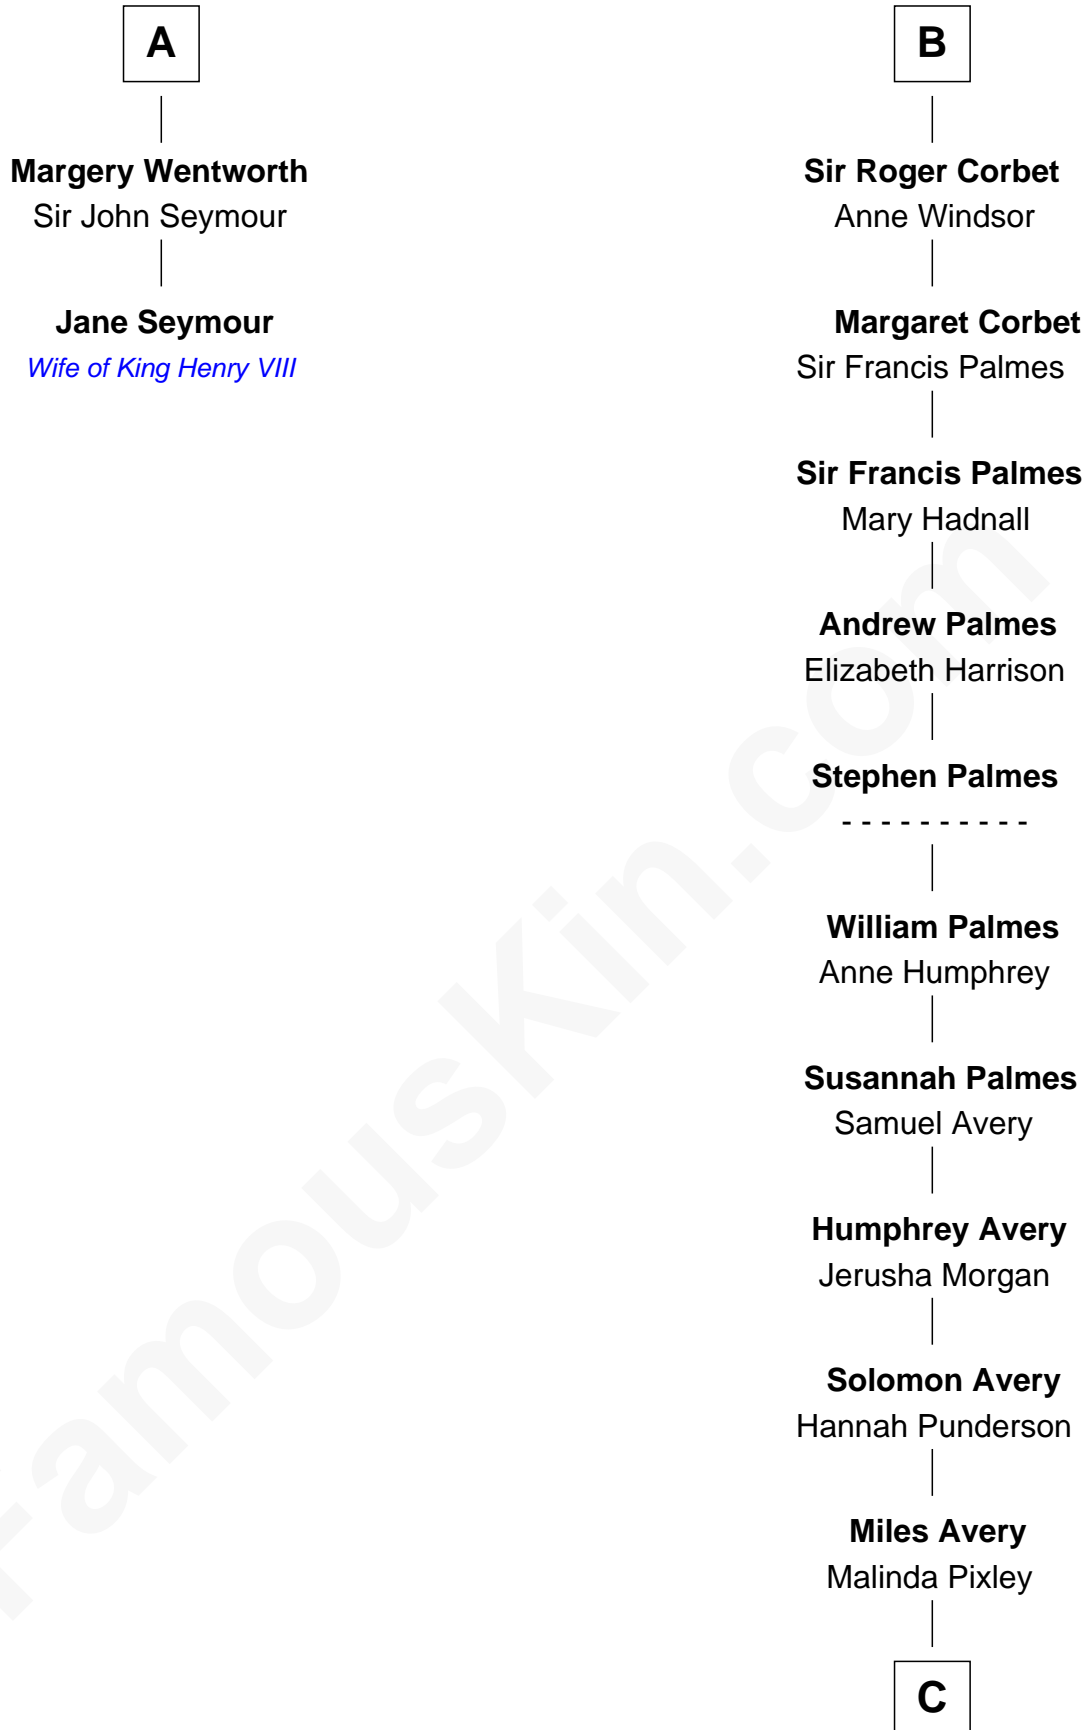

FamousKin.com Relationship Chart of

Jane Seymour

3rd Wife of King Henry VIII

8th cousin 13 times removed of

Nelson Rockefeller

41st U.S. Vice-President

William de Ros
Maude de Vaux

C

—
Lucy Avery

Godfrey Lewis Rockefeller

—
William Avery Rockefeller

Eliza Davison

—
John Davison Rockefeller

Laura Celestia Spelman

—
John Davison Rockefeller

Abby Greene Aldrich

—
Nelson Rockefeller

41st U.S. Vice-President

FamousKin.com