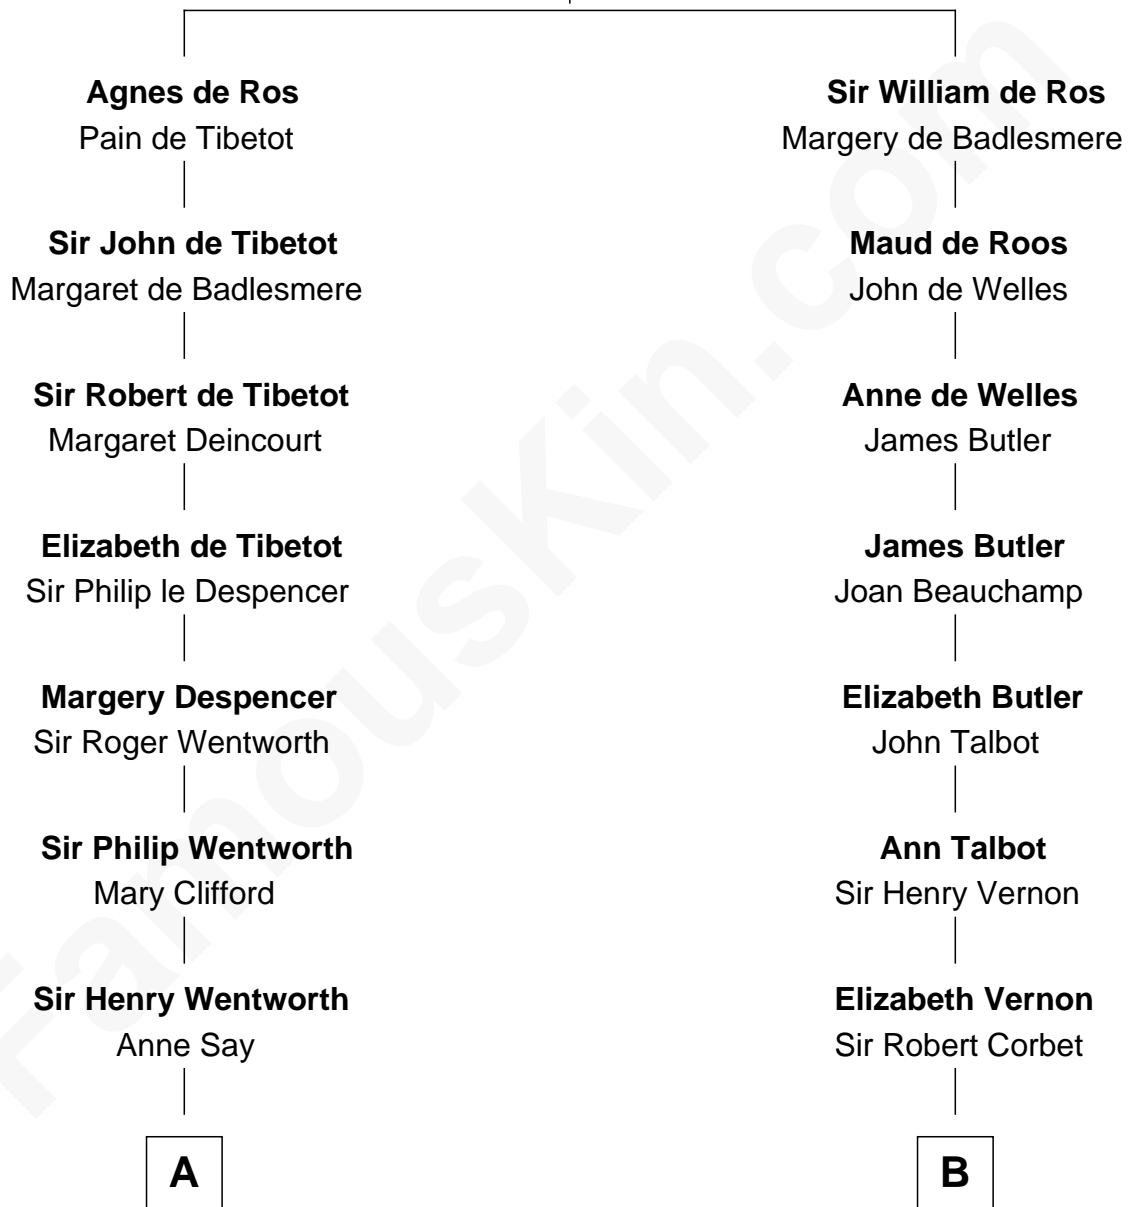

FamousKin.com Relationship Chart of

Jane Seymour

3rd Wife of King Henry VIII

8th cousin 13 times removed of

Nelson Rockefeller

41st U.S. Vice-President

William de Ros
Maude de Vaux

C

—
Lucy Avery

Godfrey Lewis Rockefeller

—
William Avery Rockefeller

Eliza Davison

—
John Davison Rockefeller

Laura Celestia Spelman

—
John Davison Rockefeller

Abby Greene Aldrich

—
Nelson Rockefeller

41st U.S. Vice-President

FamousKin.com