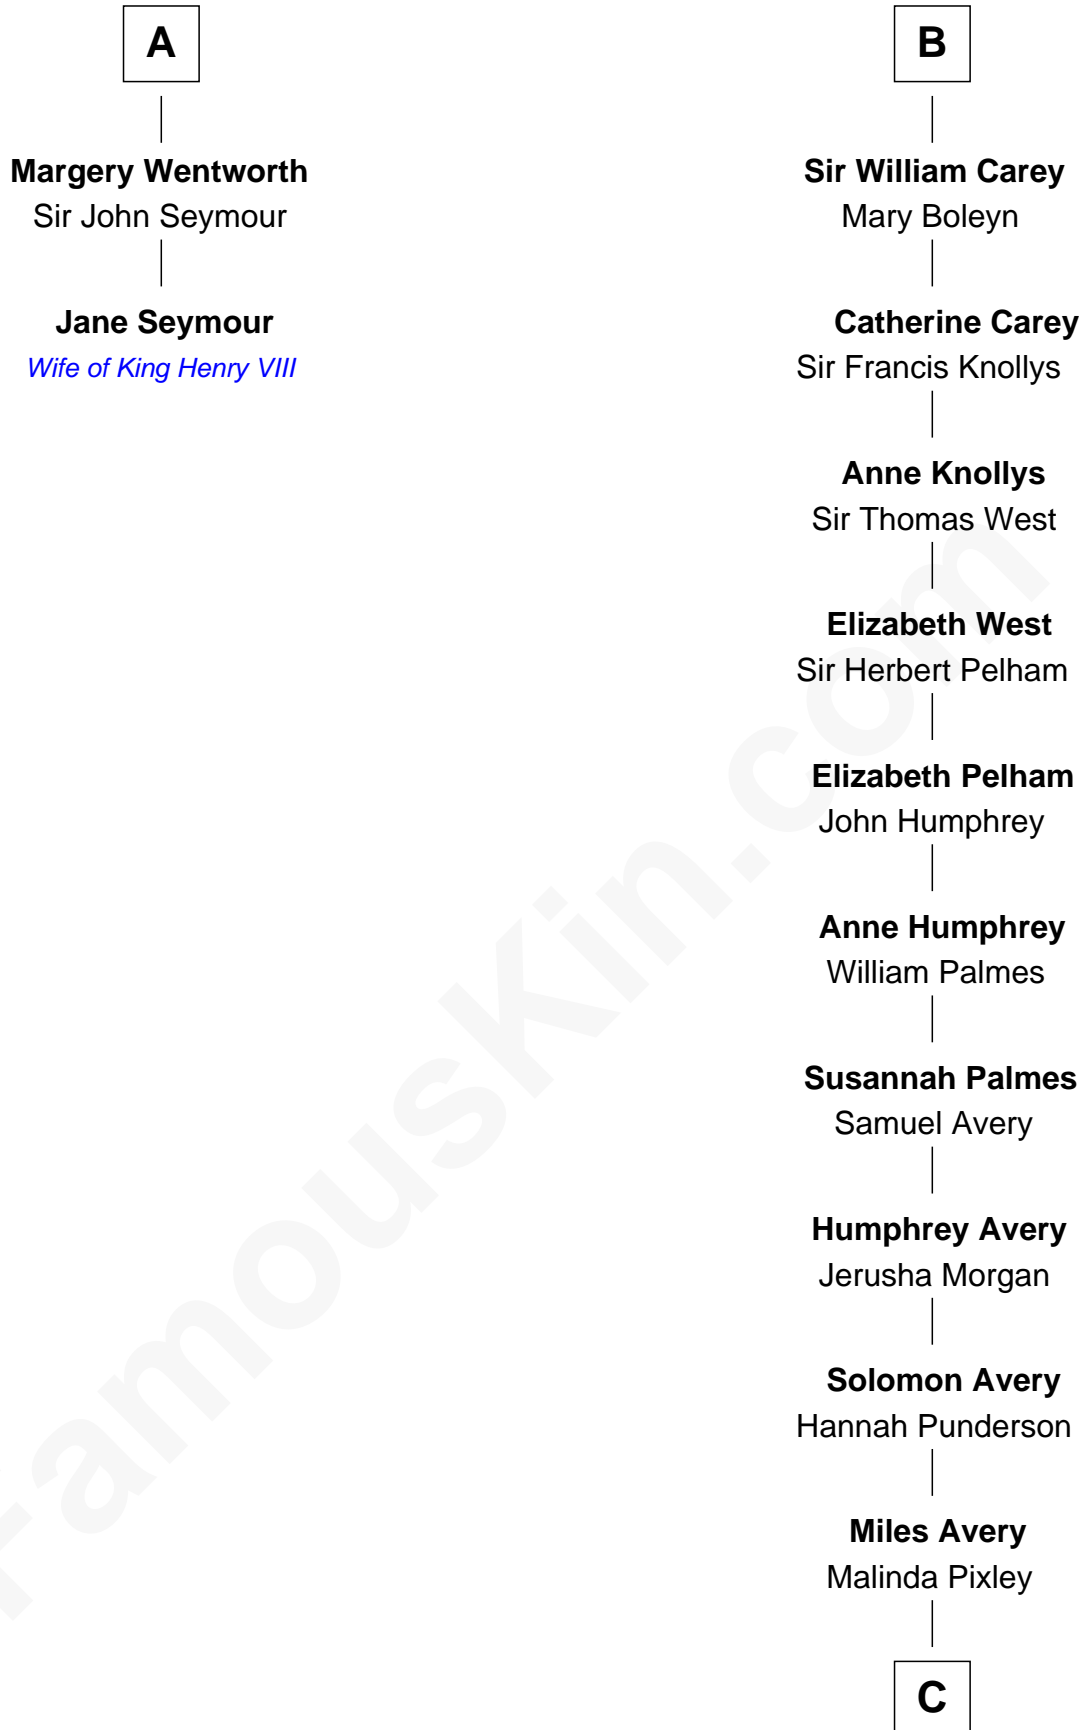

# FamousKin.com Relationship Chart of

**Jane Seymour**

*3rd Wife of King Henry VIII*

8th cousin 13 times removed of

**Nelson Rockefeller**

*41st U.S. Vice-President*

**Roger de Mortimer**

Joan de Geneville

**Sir Edmund Mortimer**  
Elizabeth de Badlesmere

**Sir Roger de Mortimer**  
Philippa de Montagu

**Edmund Mortimer**  
Philippa Plantagenet

**Elizabeth Mortimer**  
Sir Henry Percy

**Elizabeth Percy**  
Sir John Clifford

**Mary Clifford**  
Sir Philip Wentworth

**Sir Henry Wentworth**  
Anne Say

**A**

**Margaret de Mortimer**  
Thomas de Berkeley

**Maurice de Berkeley**  
Elizabeth le Despencer

**Thomas de Berkeley**  
Margaret de Lisle

**Elizabeth de Berkeley**  
Richard de Beauchamp

**Eleanor Beauchamp**  
Edmund Beaufort

**Eleanor Beaufort**  
Sir Robert Spencer

**Margaret Spencer**  
Sir Thomas Carey

**B**

C

Lucy Avery

Godfrey Lewis Rockefeller