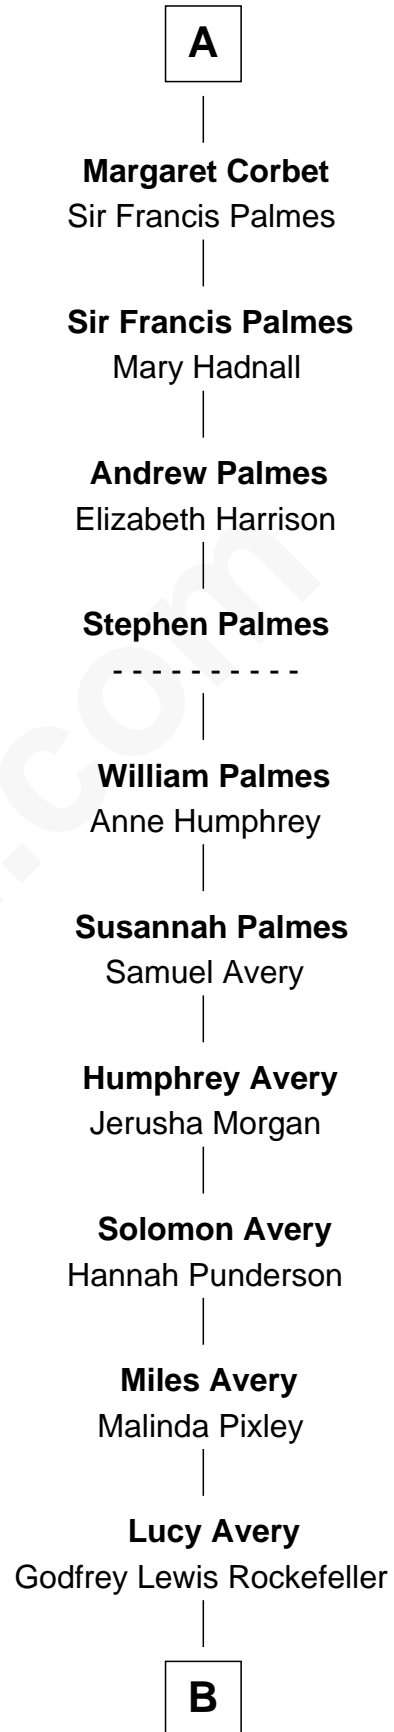

FamousKin.com Relationship Chart of

Jane Seymour

3rd Wife of King Henry VIII

7th cousin 13 times removed of

Nelson Rockefeller

41st U.S. Vice-President

Elizabeth de Badlesmere

with husband
Sir Edmund Mortimer

with husband
Sir William de Bohun

Sir Roger de Mortimer
Philippa de Montagu

Elizabeth de Bohun
Sir Richard Fitzalan

Edmund Mortimer
Philippa Plantagenet

Joan Fitzalan
Sir William Beauchamp

Elizabeth Mortimer
Sir Henry Percy

Joan Beauchamp
James Butler

Elizabeth Percy
Sir John Clifford

Elizabeth Butler
John Talbot

Mary Clifford
Sir Philip Wentworth

Ann Talbot
Sir Henry Vernon

Sir Henry Wentworth
Anne Say

Elizabeth Vernon
Sir Robert Corbet

Margery Wentworth
Sir John Seymour

Sir Roger Corbet
Anne Windsor

Jane Seymour
Wife of King Henry VIII

A

B

|
William Avery Rockefeller

Eliza Davison

|
John Davison Rockefeller