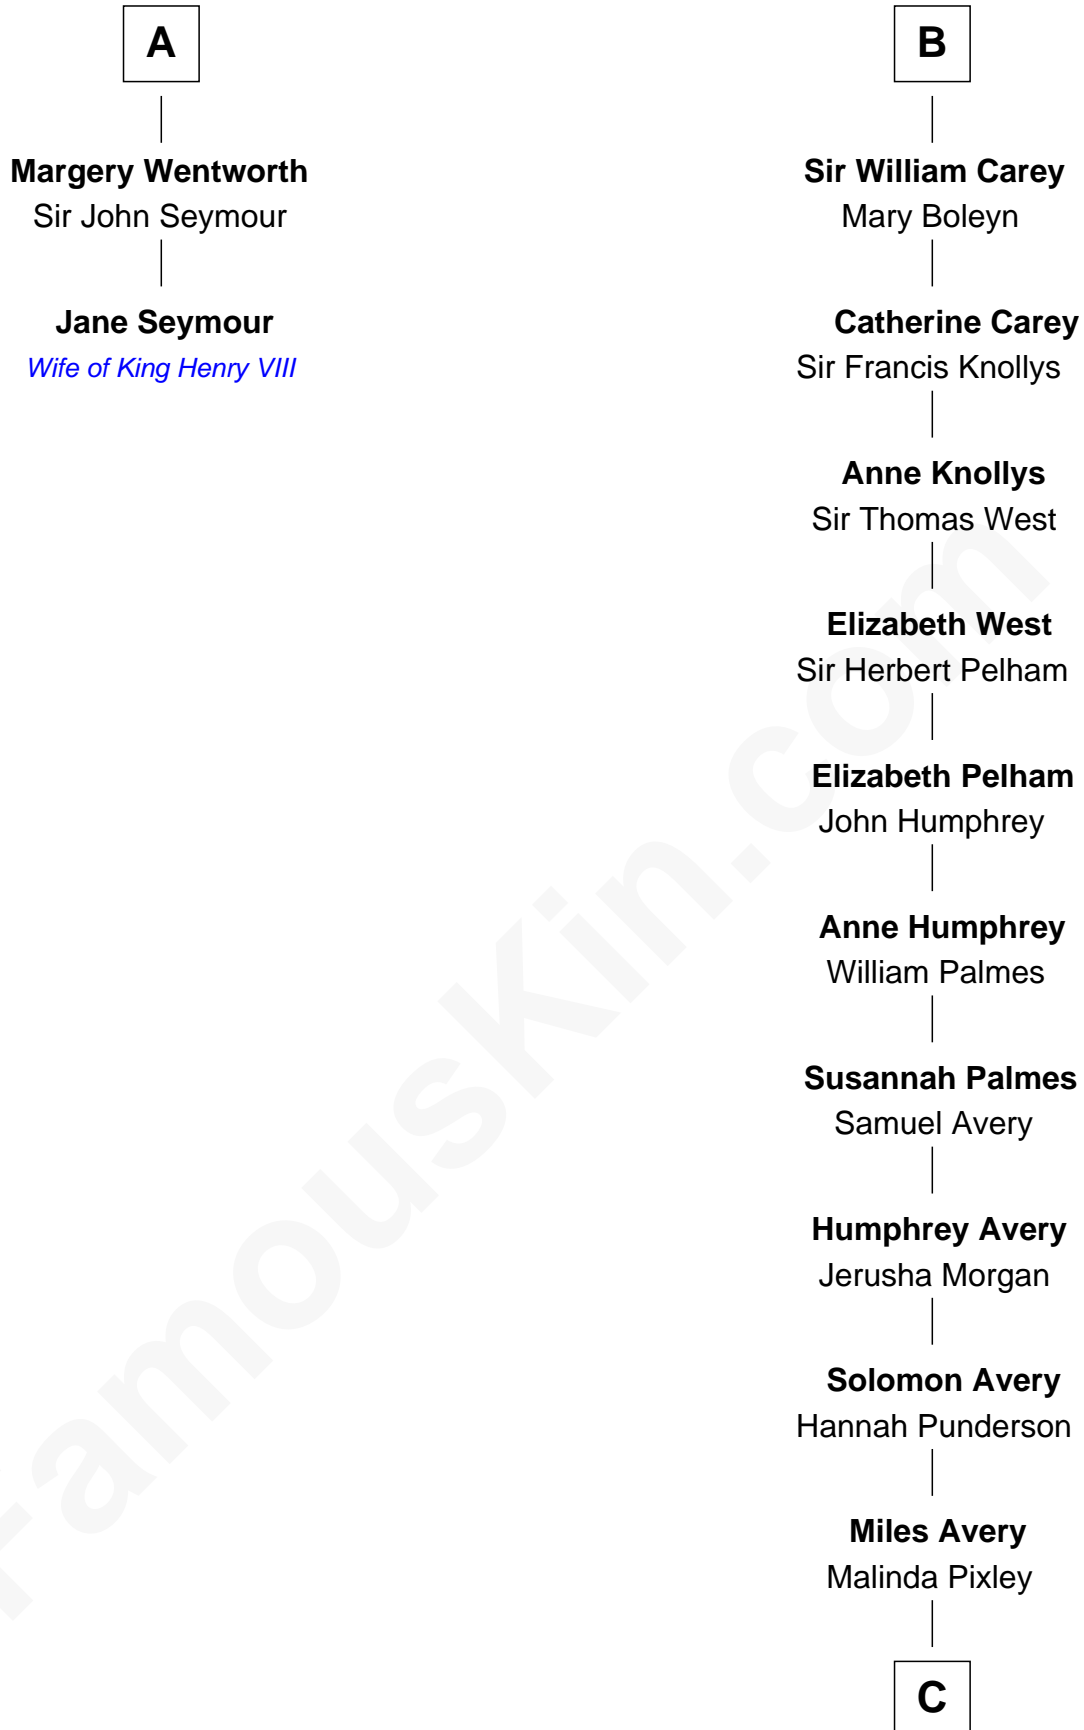

FamousKin.com Relationship Chart of

Jane Seymour

3rd Wife of King Henry VIII

8th cousin 13 times removed of

Nelson Rockefeller

41st U.S. Vice-President

Sir Hugh le Despencer

Isabella de Beauchamp

Margery Despencer

Sir Roger Wentworth

Sir Philip Wentworth

Mary Clifford

Sir Henry Wentworth

Anne Say

A

Hugh le Despencer

Eleanor de Clare

Elizabeth le Despencer

Maurice de Berkeley

Thomas de Berkeley

Margaret de Lisle

Elizabeth de Berkeley

Richard de Beauchamp

Eleanor Beauchamp

Edmund Beaufort

Eleanor Beaufort

Sir Robert Spencer

Margaret Spencer

Sir Thomas Carey

B

C

Lucy Avery