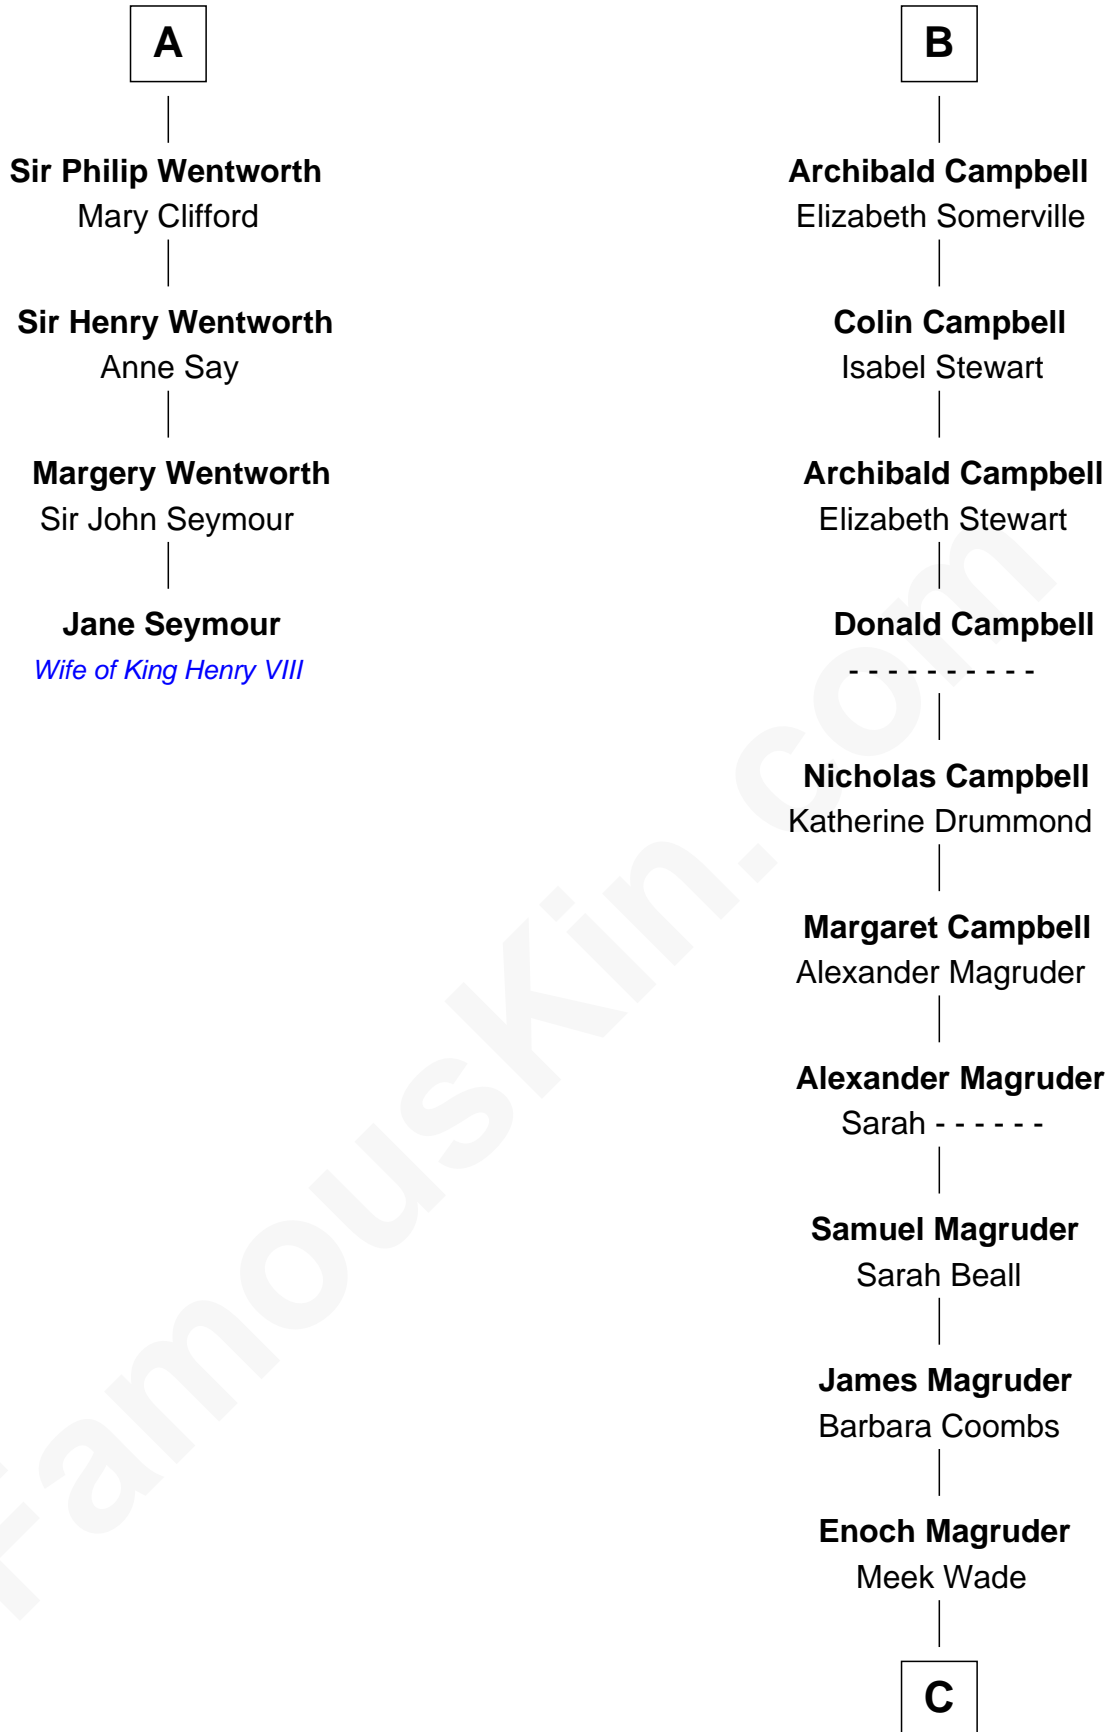

FamousKin.com Relationship Chart of

Jane Seymour

3rd Wife of King Henry VIII

10th cousin 11 times removed of

Emily Post

American Author on Etiquette

C

Mary Meek Magruder