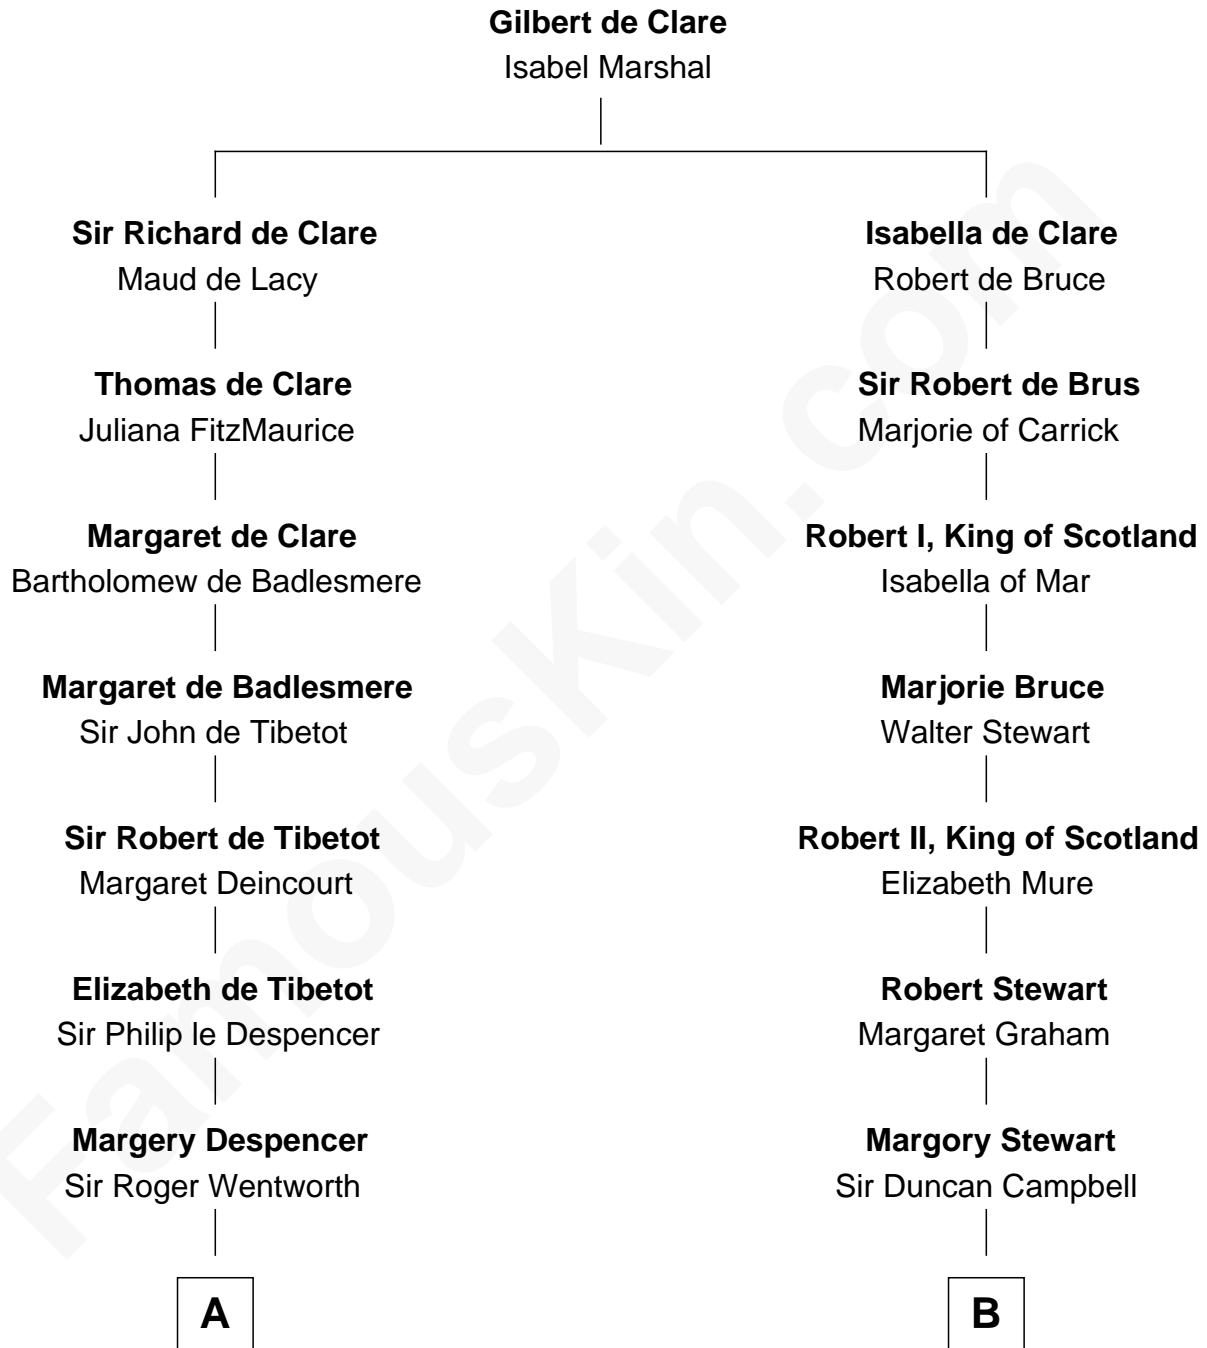

FamousKin.com Relationship Chart of

Jane Seymour

3rd Wife of King Henry VIII

10th cousin 11 times removed of

Emily Post

American Author on Etiquette

C

Mary Meek Magruder

Thomas Clagett

Sarah Magruder Clagett

Upton Bruce

Marian Bruce

William Price

Bruce Price

Mary Josephine Lee

Emily Post