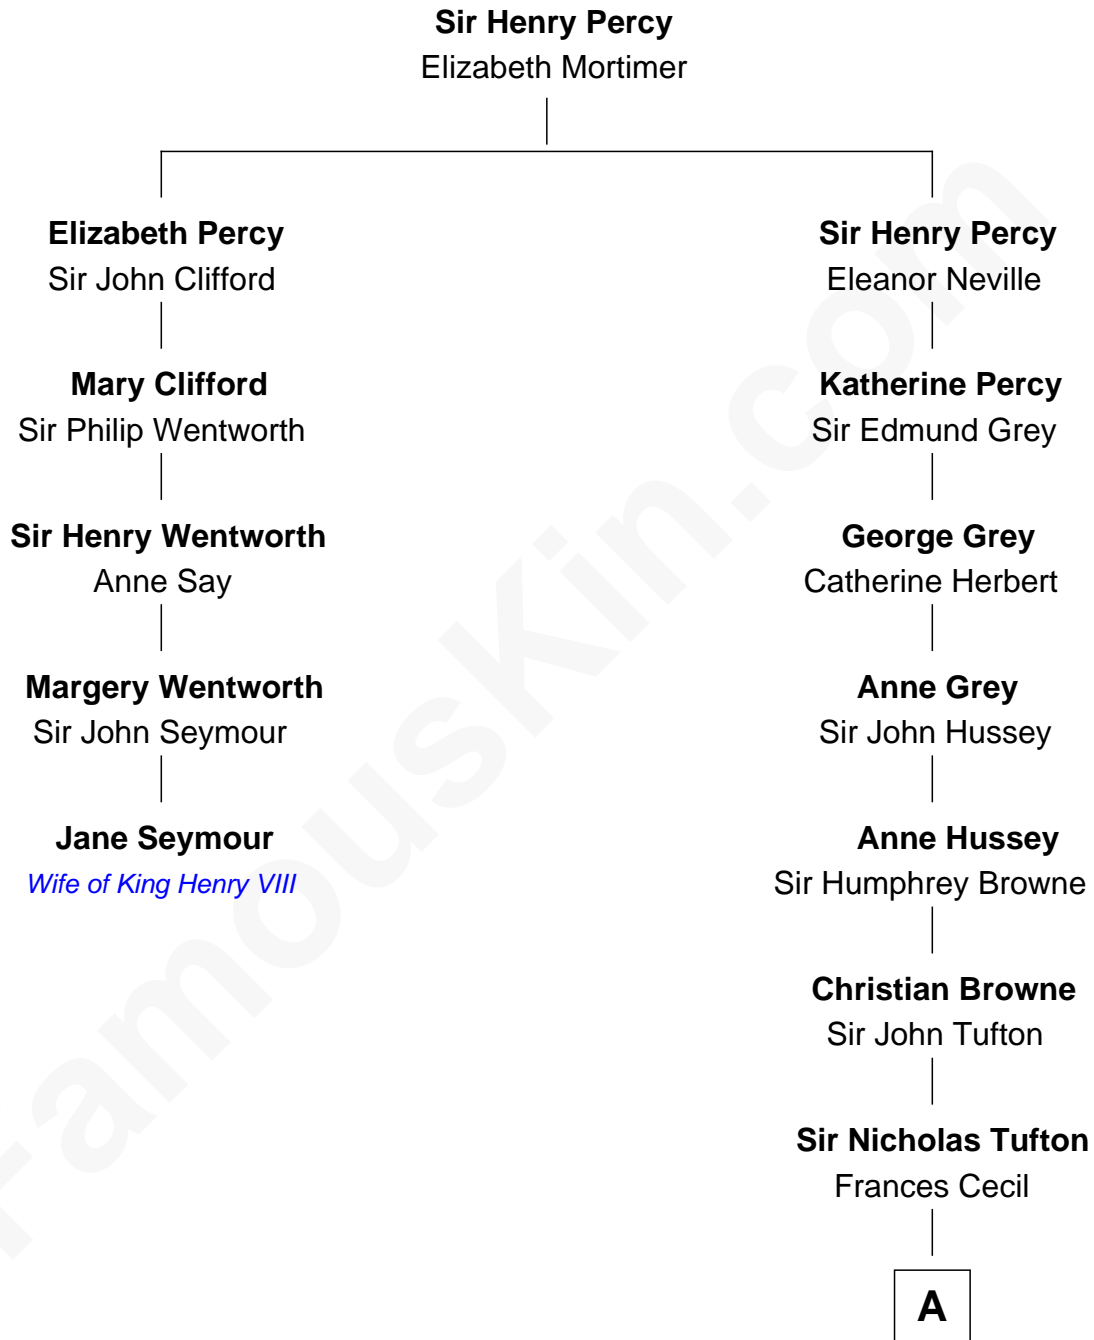

FamousKin.com

Relationship Chart of

Jane Seymour

3rd Wife of King Henry VIII

4th cousin 13 times removed of

Camilla Parker Bowles

Queen Consort of the United Kingdom

A

John Tufton

Margaret Sackville

Thomas Tufton

Catharine Cavendish

Katherine Tufton

Edward Watson

Katherine Watson

Edward Southwell