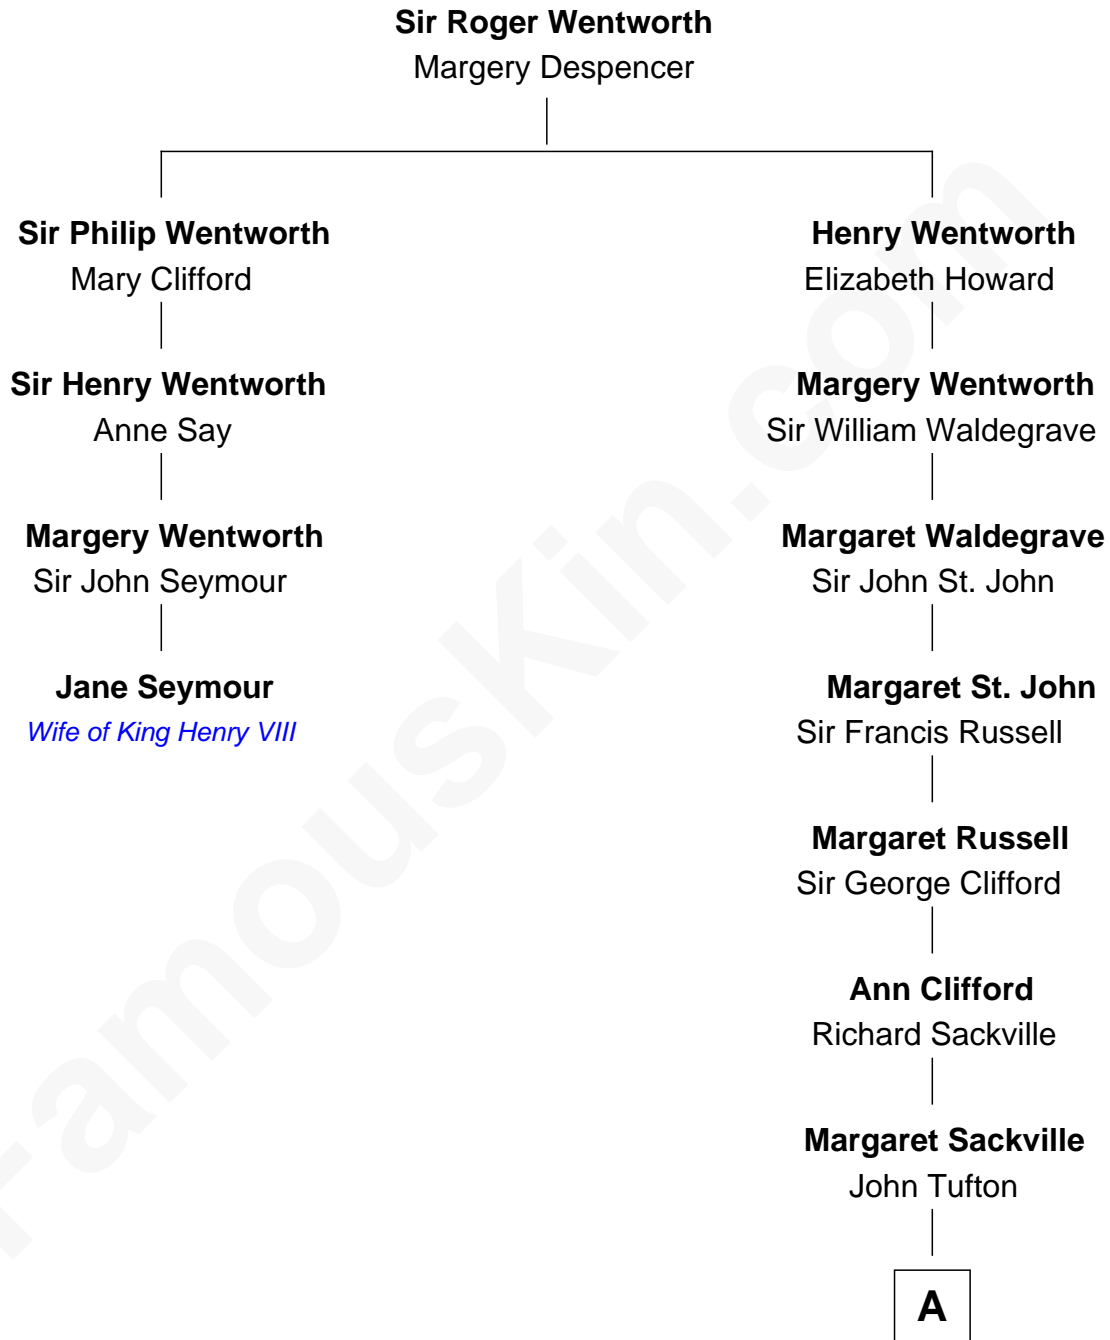

FamousKin.com

Relationship Chart of

Jane Seymour

3rd Wife of King Henry VIII

3rd cousin 13 times removed of

Camilla Parker Bowles

Queen Consort of the United Kingdom