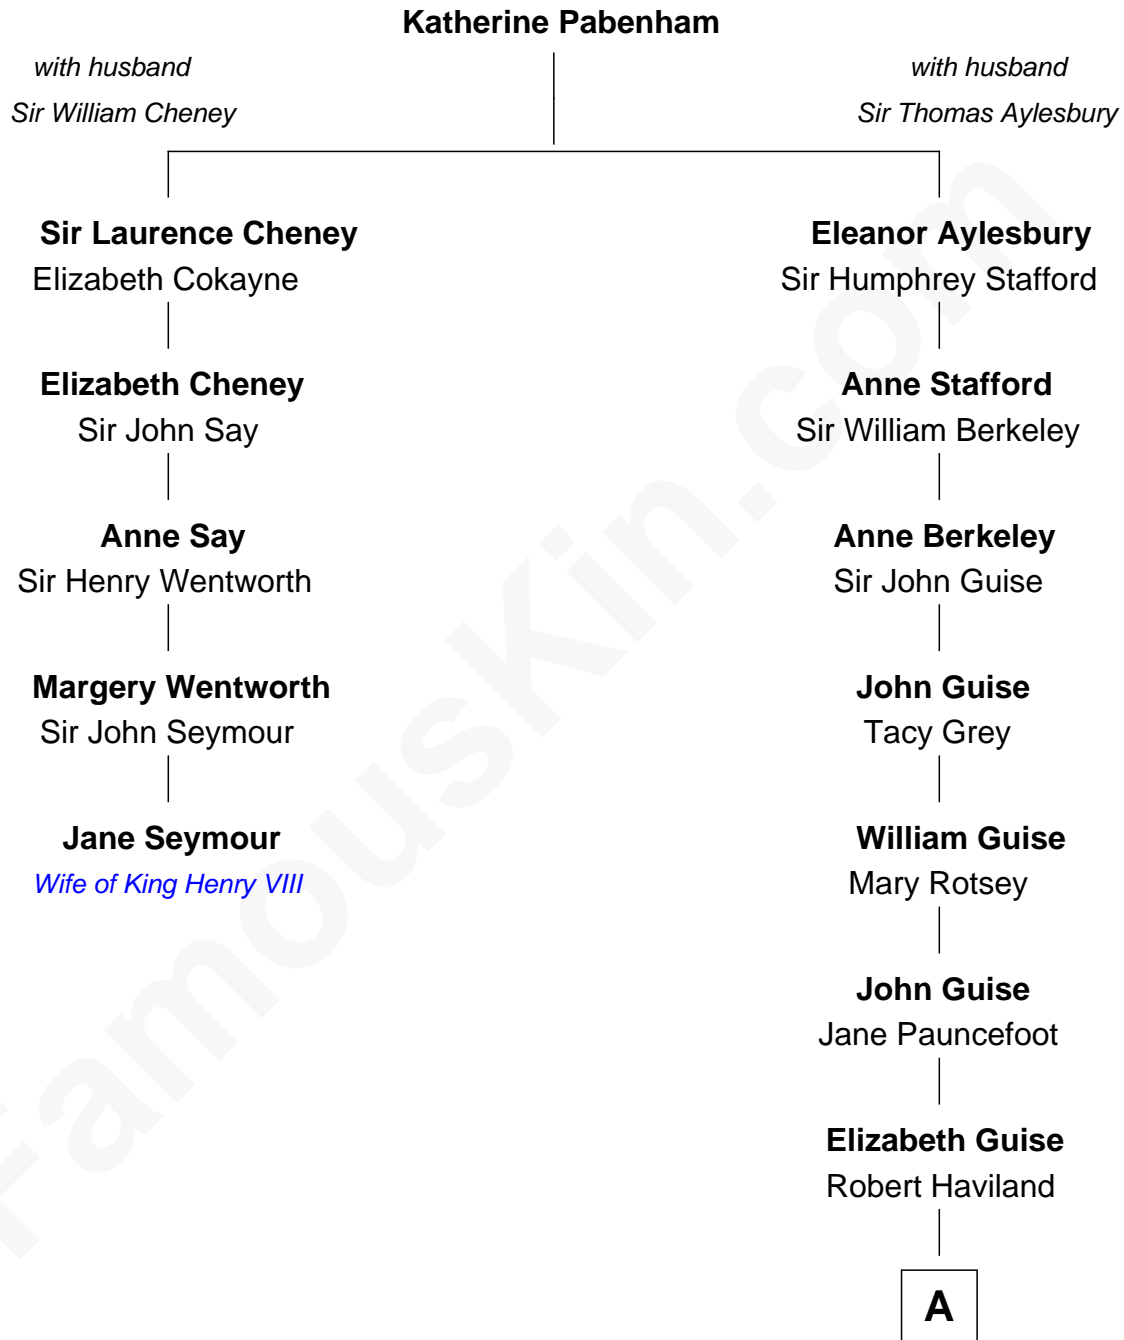

FamousKin.com Relationship Chart of

Jane Seymour

3rd Wife of King Henry VIII

4th cousin 13 times removed of

Raquel Welch

Movie Actress

A

Jane Haviland

William Torrey

William Torrey

Deborah Greene

Phillip Torrey

Mary Marsh

Mary Torrey

Benjamin Allen

Ziporah Allen