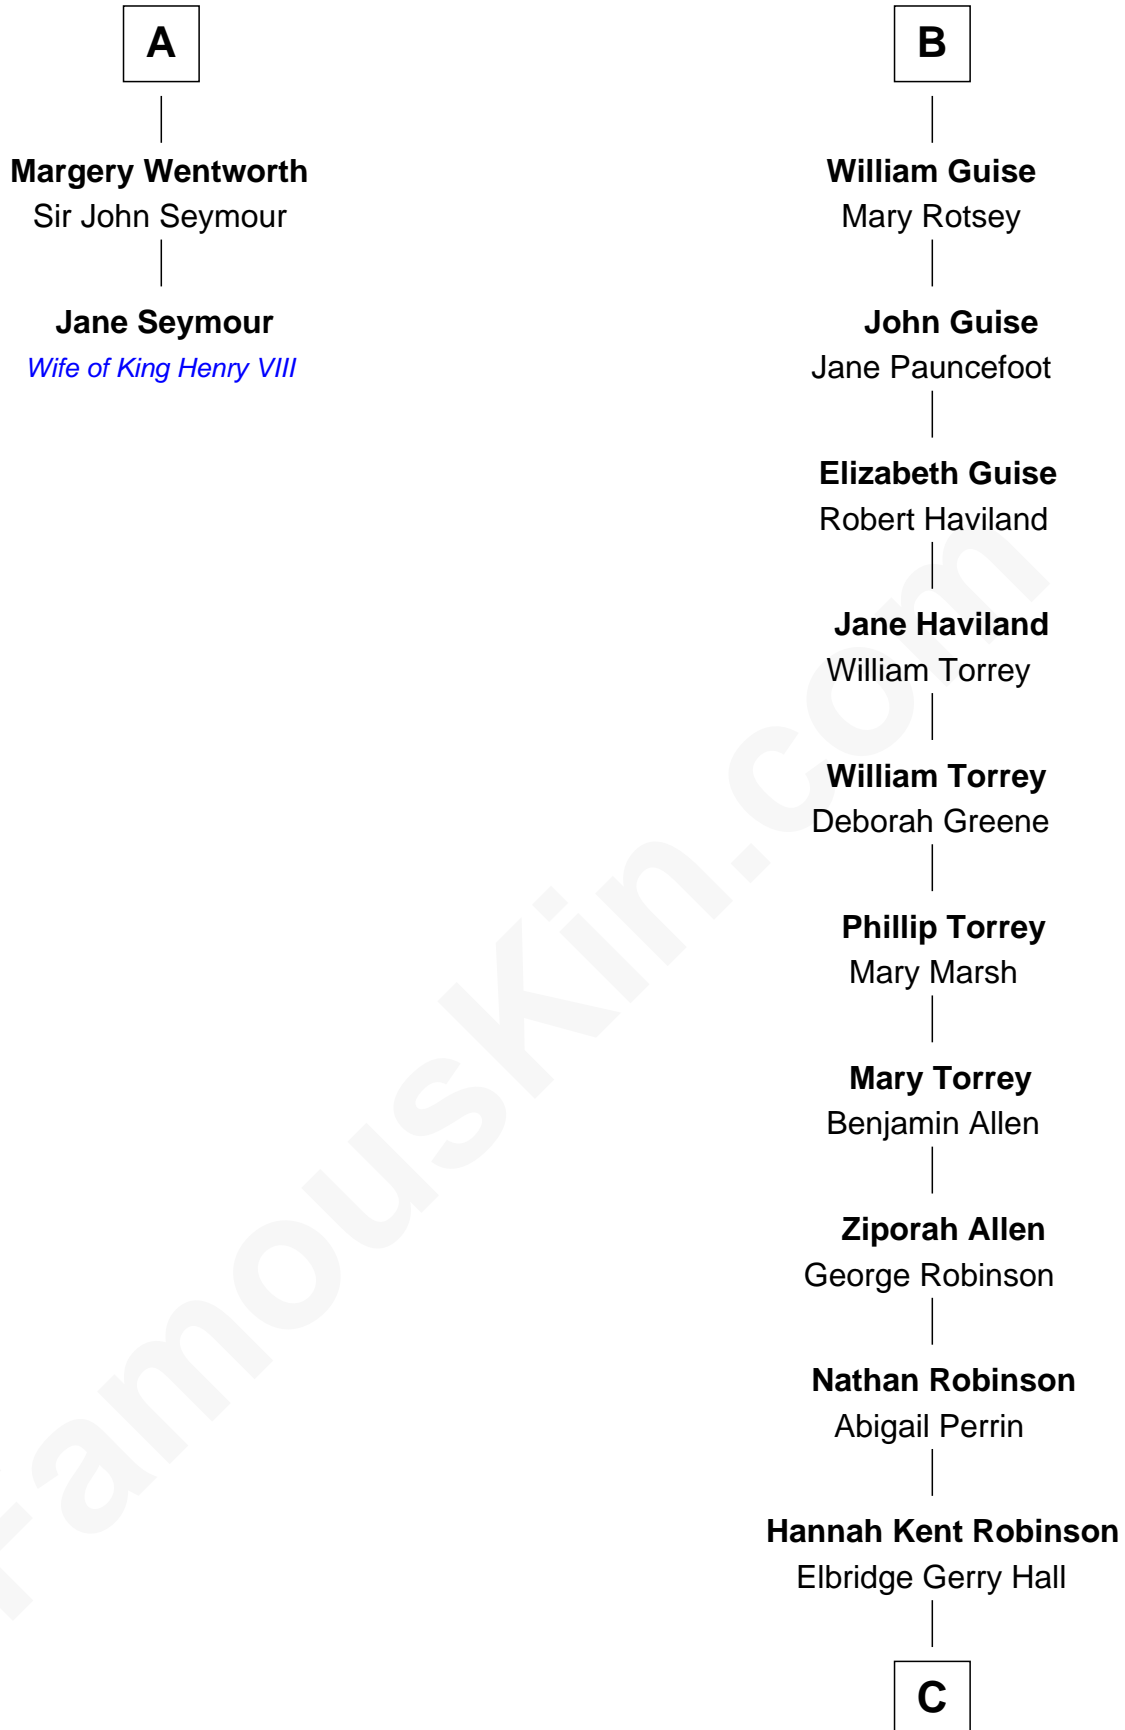

# FamousKin.com Relationship Chart of

**Jane Seymour**

*3rd Wife of King Henry VIII*

8th cousin 12 times removed of

**Raquel Welch**

*Movie Actress*

**William de Ros**  
Maude de Vaux

C

**Justin Smith Hall**  
Sarah Mehitable Stanford

**Emery Stanford Hall**  
Clara Louise Adams

**Josephine Sarah Hall**  
Armando Carlos Tejada

**Raquel Welch**  
*aka Raquel Welch*