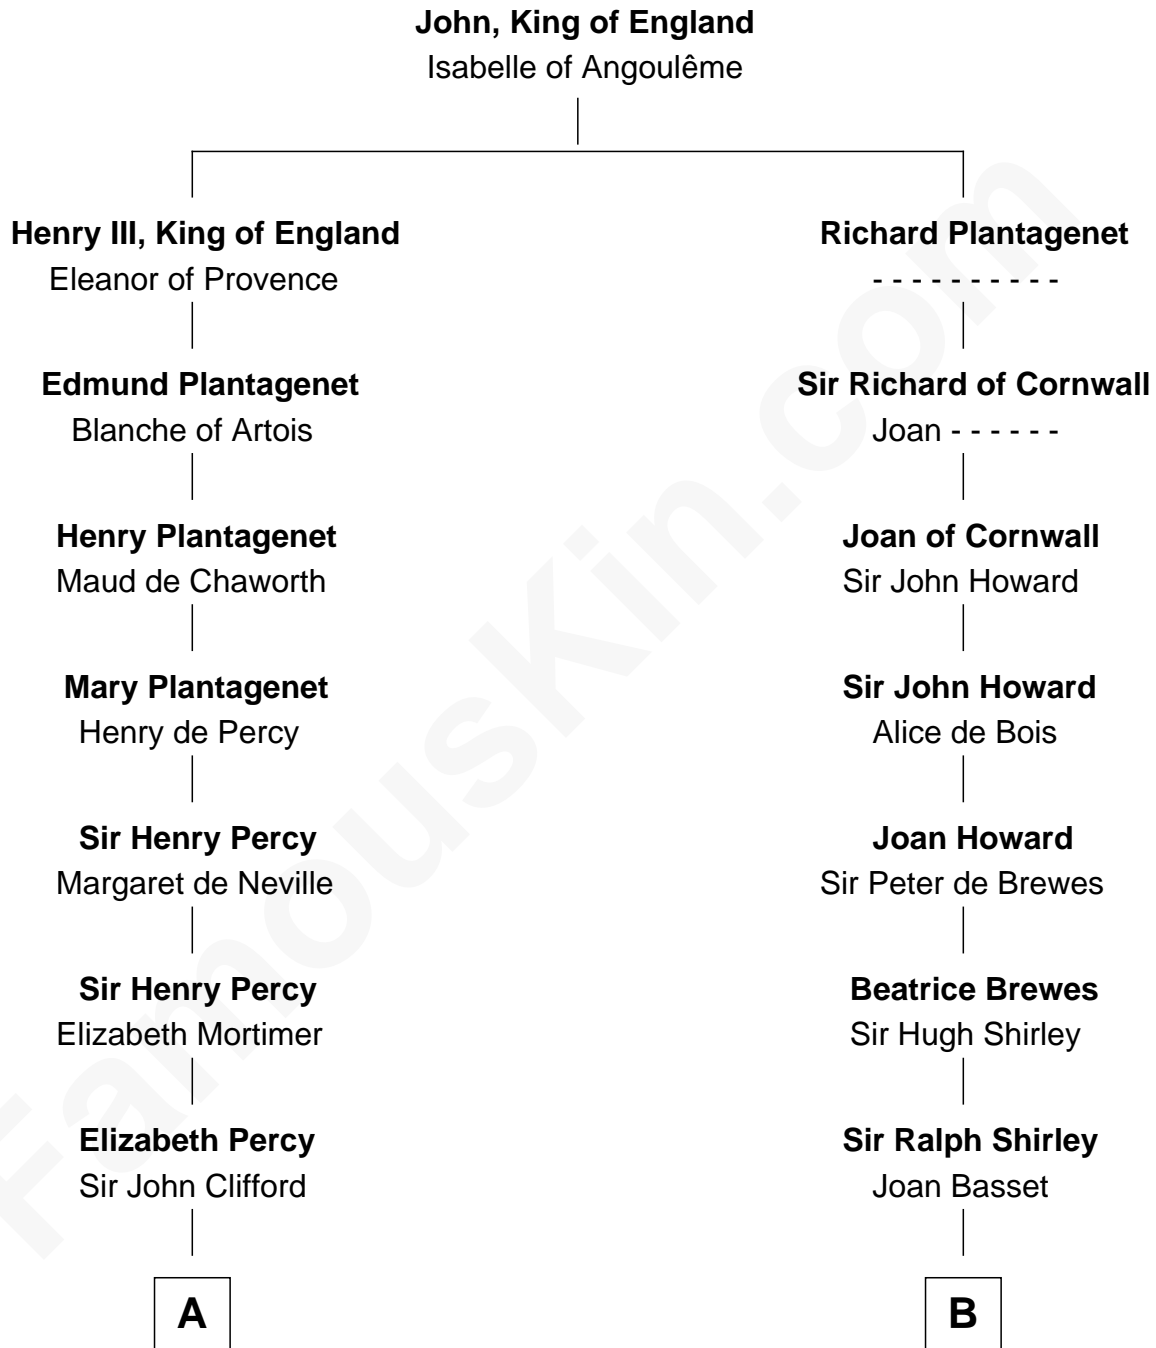

FamousKin.com Relationship Chart of

Jane Seymour

3rd Wife of King Henry VIII

10th cousin 11 times removed of

Helen (Herron) Taft

First Lady of President William H. Taft

C

Joanna Wilcockson

David Welles

Charity Welles

Rev. Isaac Clinton

Maria Clinton

Ela Collins

Harriet Anne Collins

John Williamson Herron

Helen (Herron) Taft

First Lady of William H. Taft