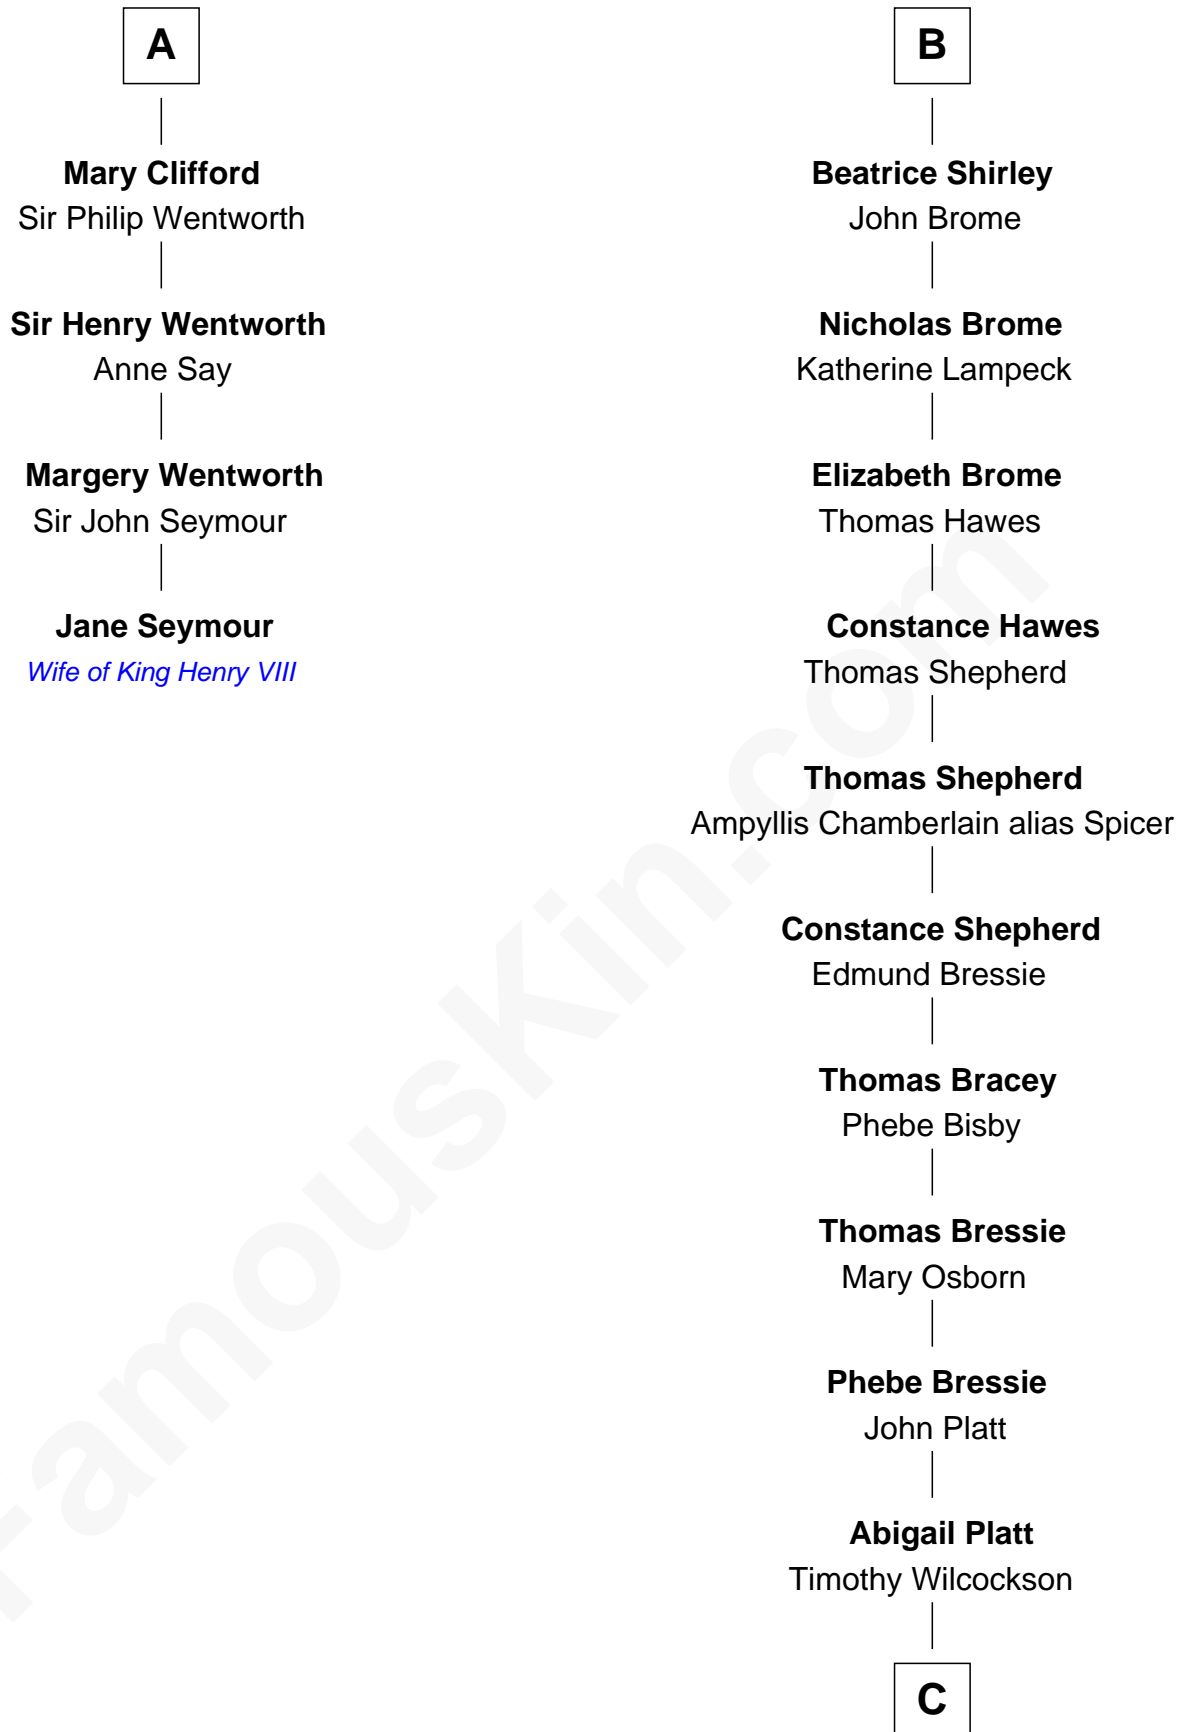

FamousKin.com Relationship Chart of

Jane Seymour

3rd Wife of King Henry VIII

10th cousin 11 times removed of

Helen (Herron) Taft

First Lady of President William H. Taft

C

Joanna Wilcockson

David Welles

Charity Welles

Rev. Isaac Clinton

Maria Clinton

Ela Collins

Harriet Anne Collins

John Williamson Herron

Helen (Herron) Taft

First Lady of William H. Taft