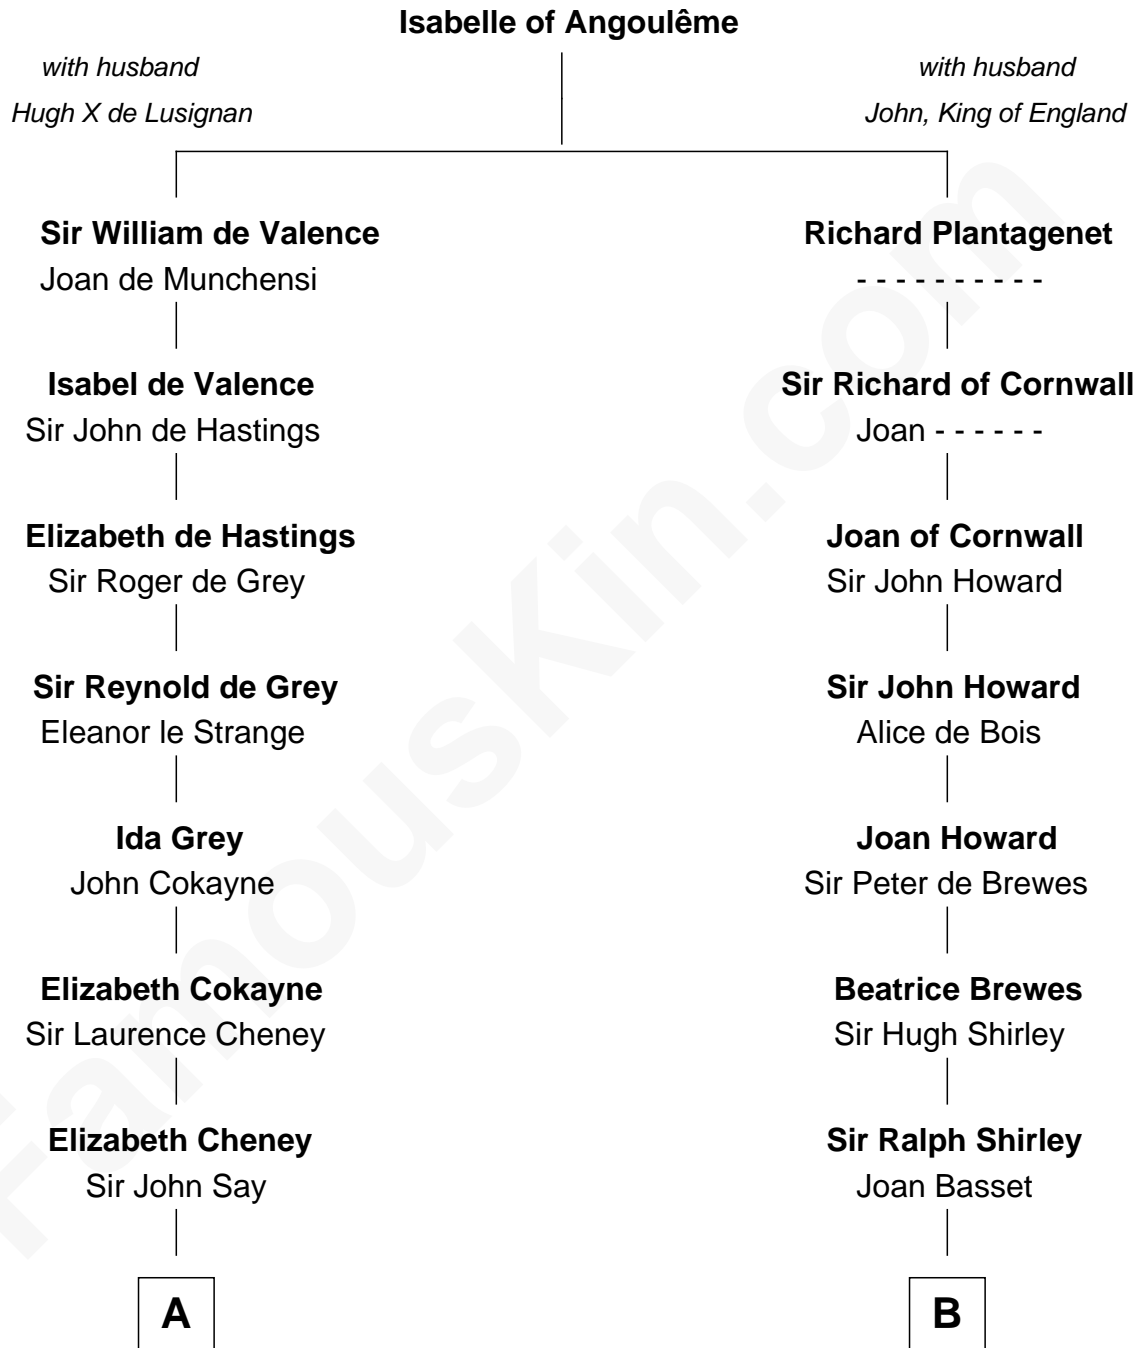

FamousKin.com Relationship Chart of

Jane Seymour

3rd Wife of King Henry VIII

9th cousin 12 times removed of

Helen (Herron) Taft

First Lady of President William H. Taft

C

Joanna Wilcockson

David Welles

Charity Welles

Rev. Isaac Clinton

Maria Clinton

Ela Collins

Harriet Anne Collins

John Williamson Herron

Helen (Herron) Taft

First Lady of William H. Taft