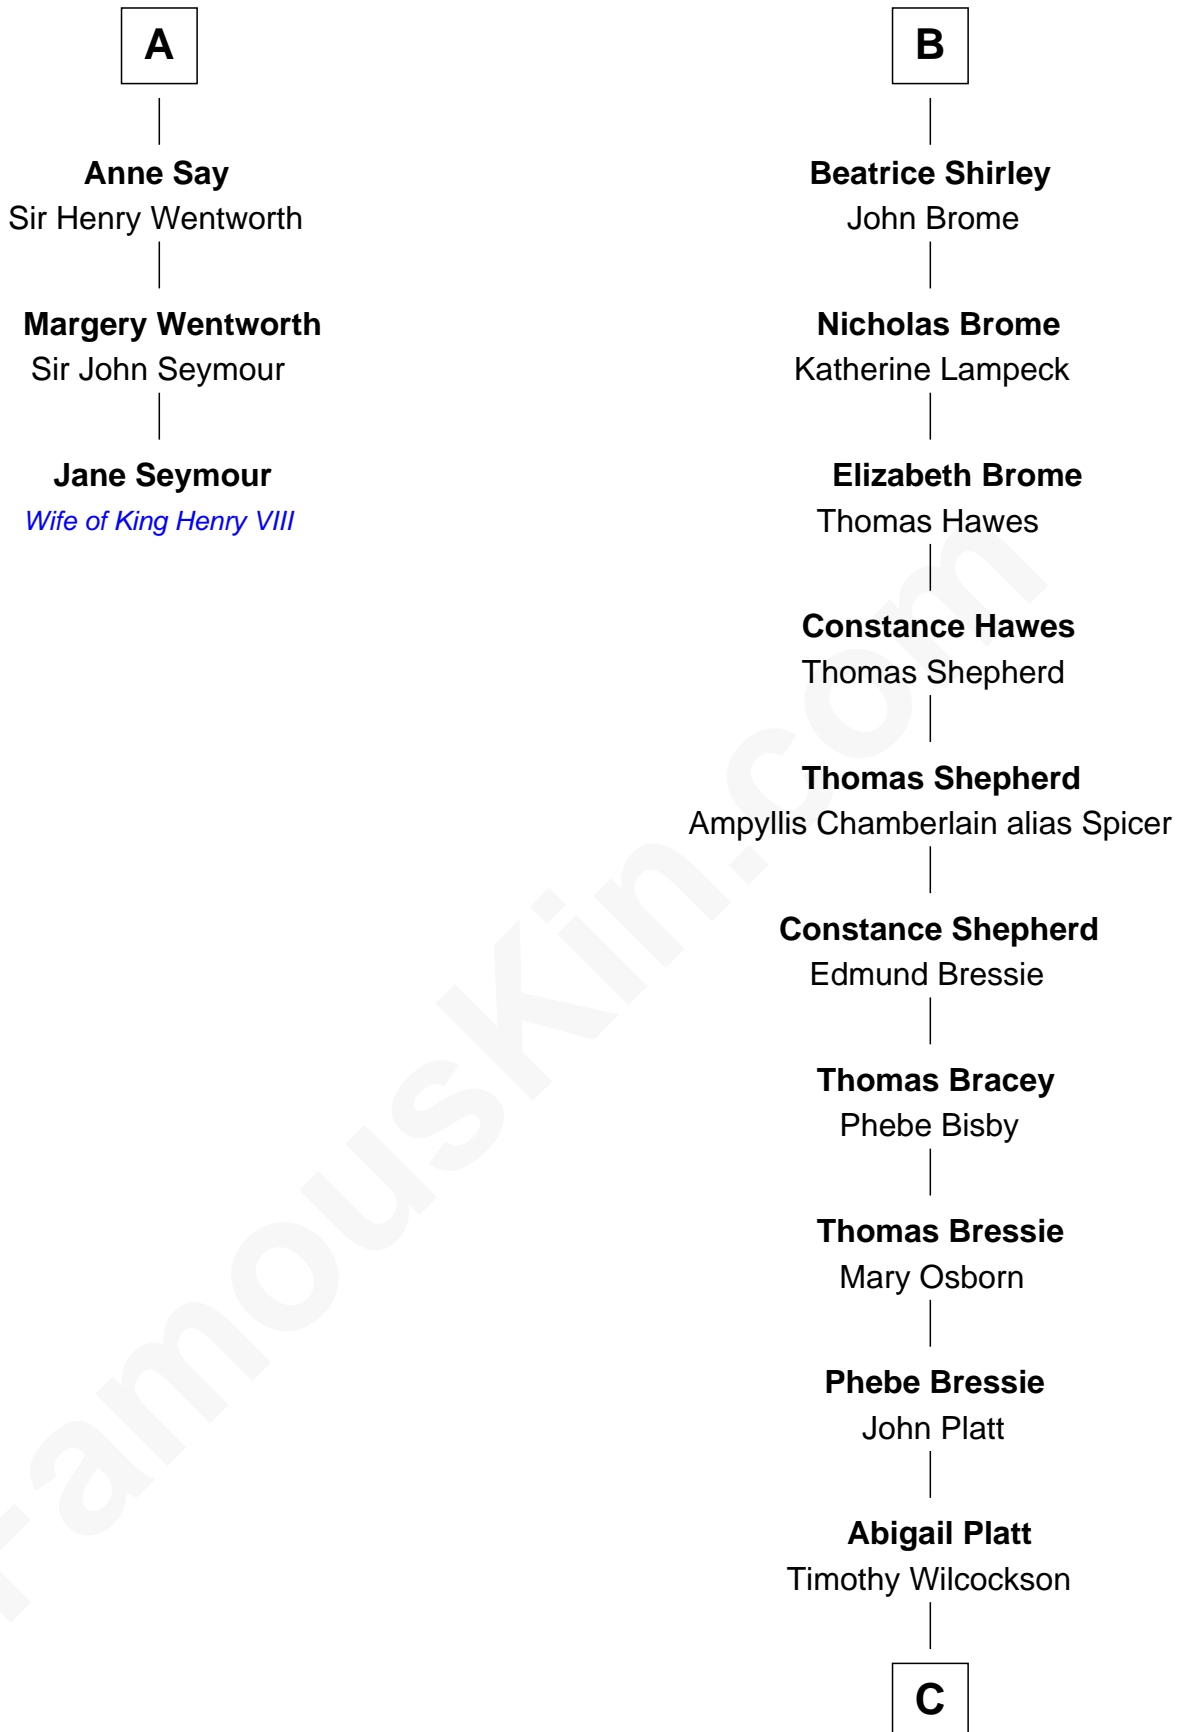

FamousKin.com Relationship Chart of

Jane Seymour

3rd Wife of King Henry VIII

9th cousin 12 times removed of

Helen (Herron) Taft

First Lady of President William H. Taft

C

Joanna Wilcockson

David Welles

Charity Welles

Rev. Isaac Clinton

Maria Clinton

Ela Collins

Harriet Anne Collins

John Williamson Herron

Helen (Herron) Taft

First Lady of William H. Taft