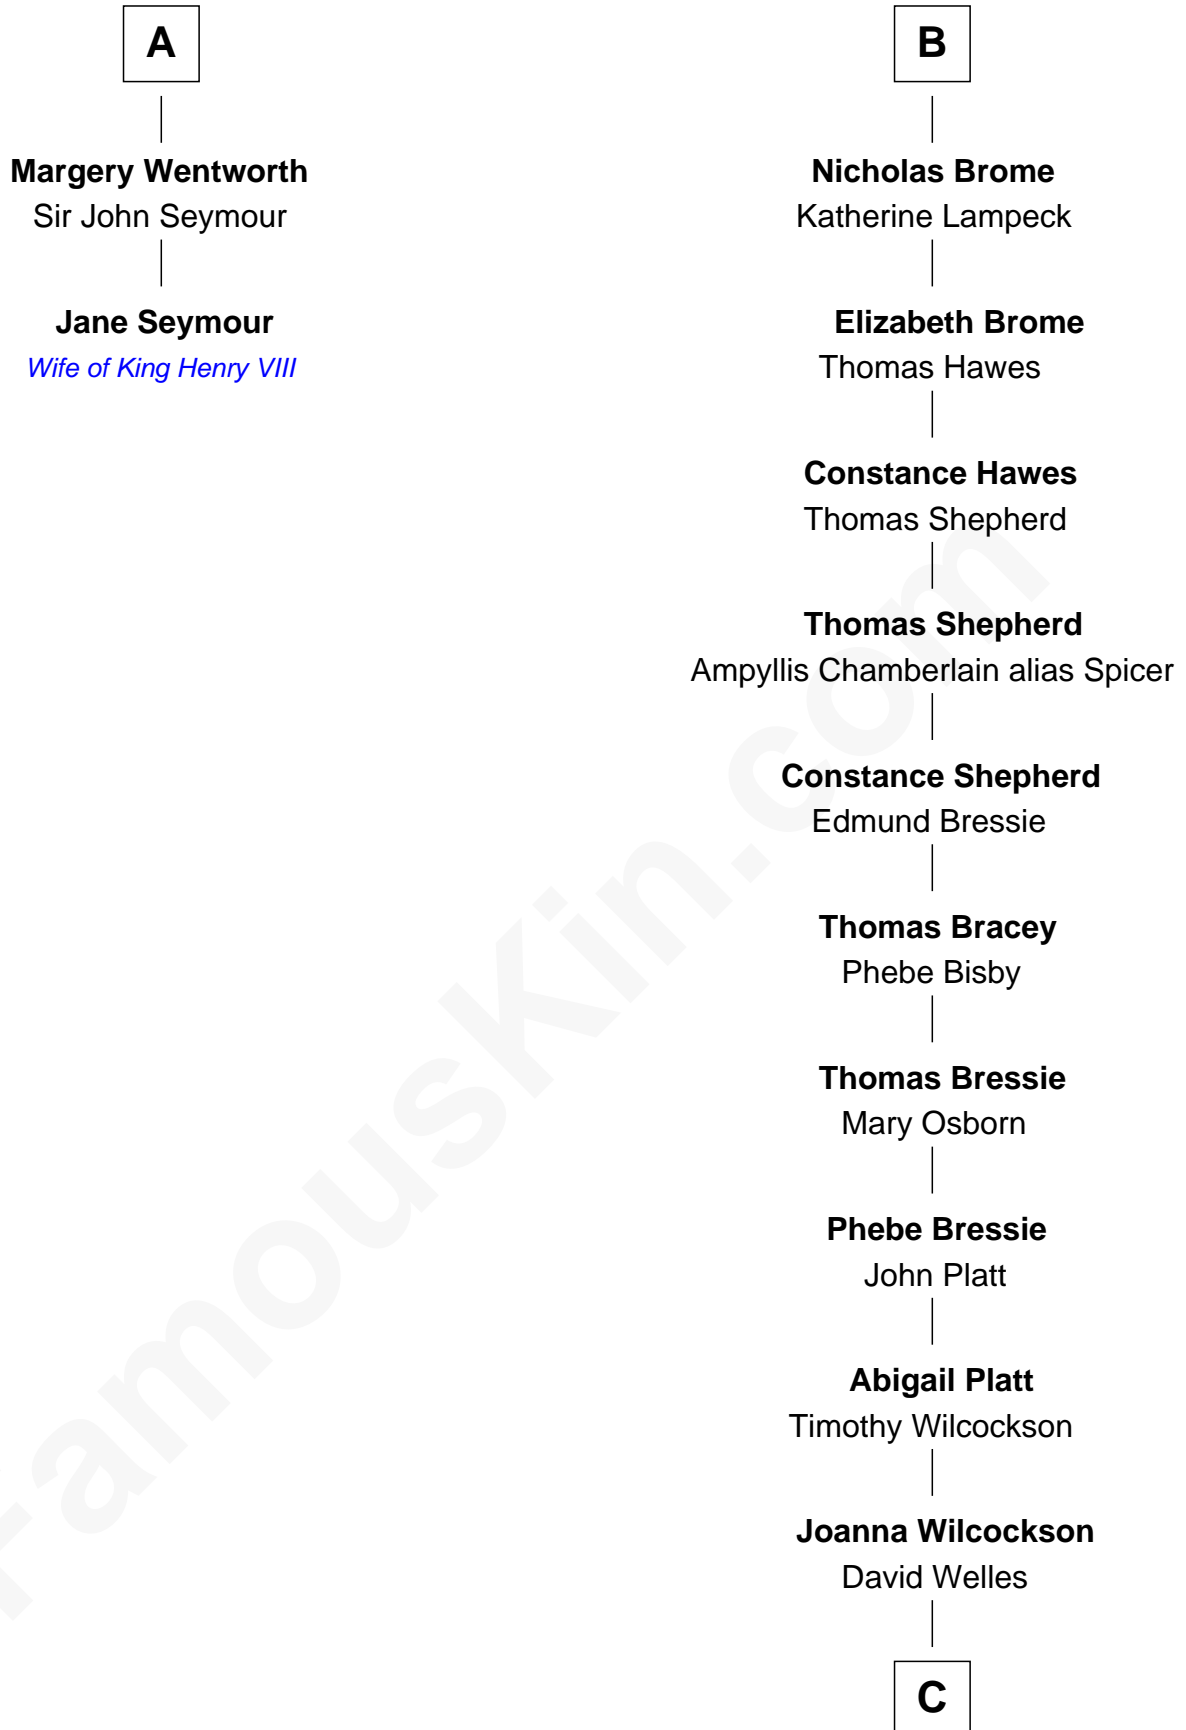

# FamousKin.com Relationship Chart of

**Jane Seymour**

*3rd Wife of King Henry VIII*

8th cousin 12 times removed of

**Helen (Herron) Taft**

*First Lady of President William H. Taft*

**Sir James de Audley**

Ela Longespee

Katherine Giffard

**Sir Nicholas Audley**

Joan Martin

**Alice de Audley**

Sir Hugh de Meynell

**Isabel de Meynell**

Sir Thomas de Shirley

**Sir Hugh Shirley**

Beatrice Brewes

**Sir Ralph Shirley**

Joan Basset

**Beatrice Shirley**

John Brome

**B**

**C**

**Charity Welles**  
Rev. Isaac Clinton

**Maria Clinton**  
Ela Collins

**Harriet Anne Collins**  
John Williamson Herron

**Helen (Herron) Taft**  
*First Lady of William H. Taft*

FamousKin.com