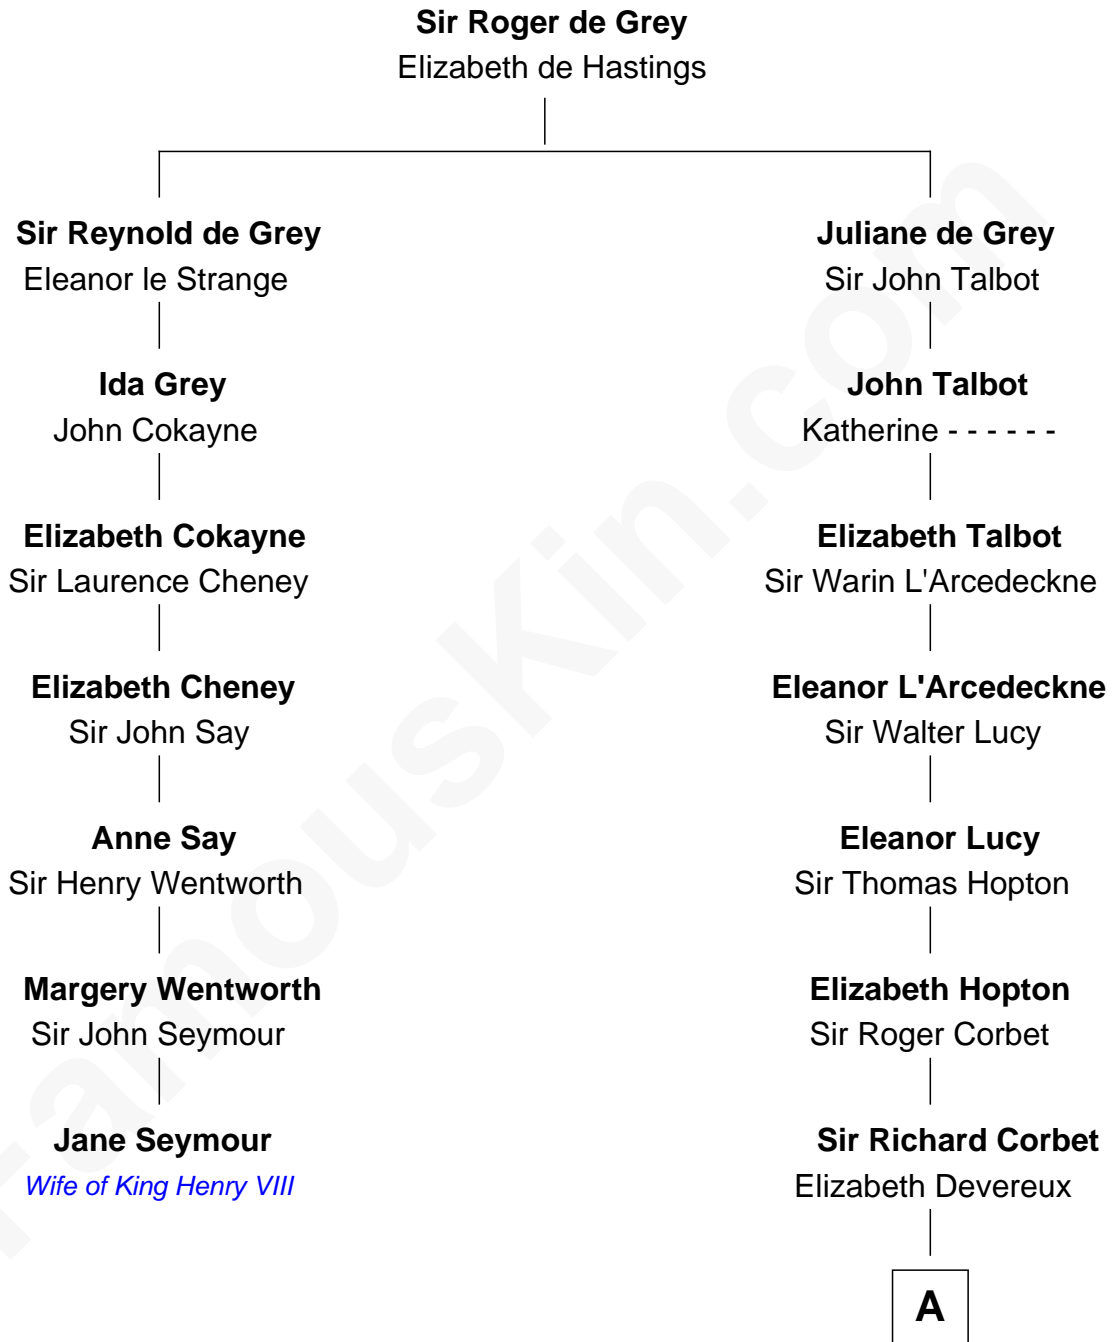

FamousKin.com Relationship Chart of

Jane Seymour

3rd Wife of King Henry VIII

6th cousin 13 times removed of

Grover Cleveland

22nd and 24th U.S. President

A

Sir Robert Corbet

Elizabeth Vernon

Dorothy Corbet

Sir Richard Mainwaring

Sir Arthur Mainwaring

Margaret Mainwaring

Mary Mainwaring

Richard Cotton

Frances Cotton