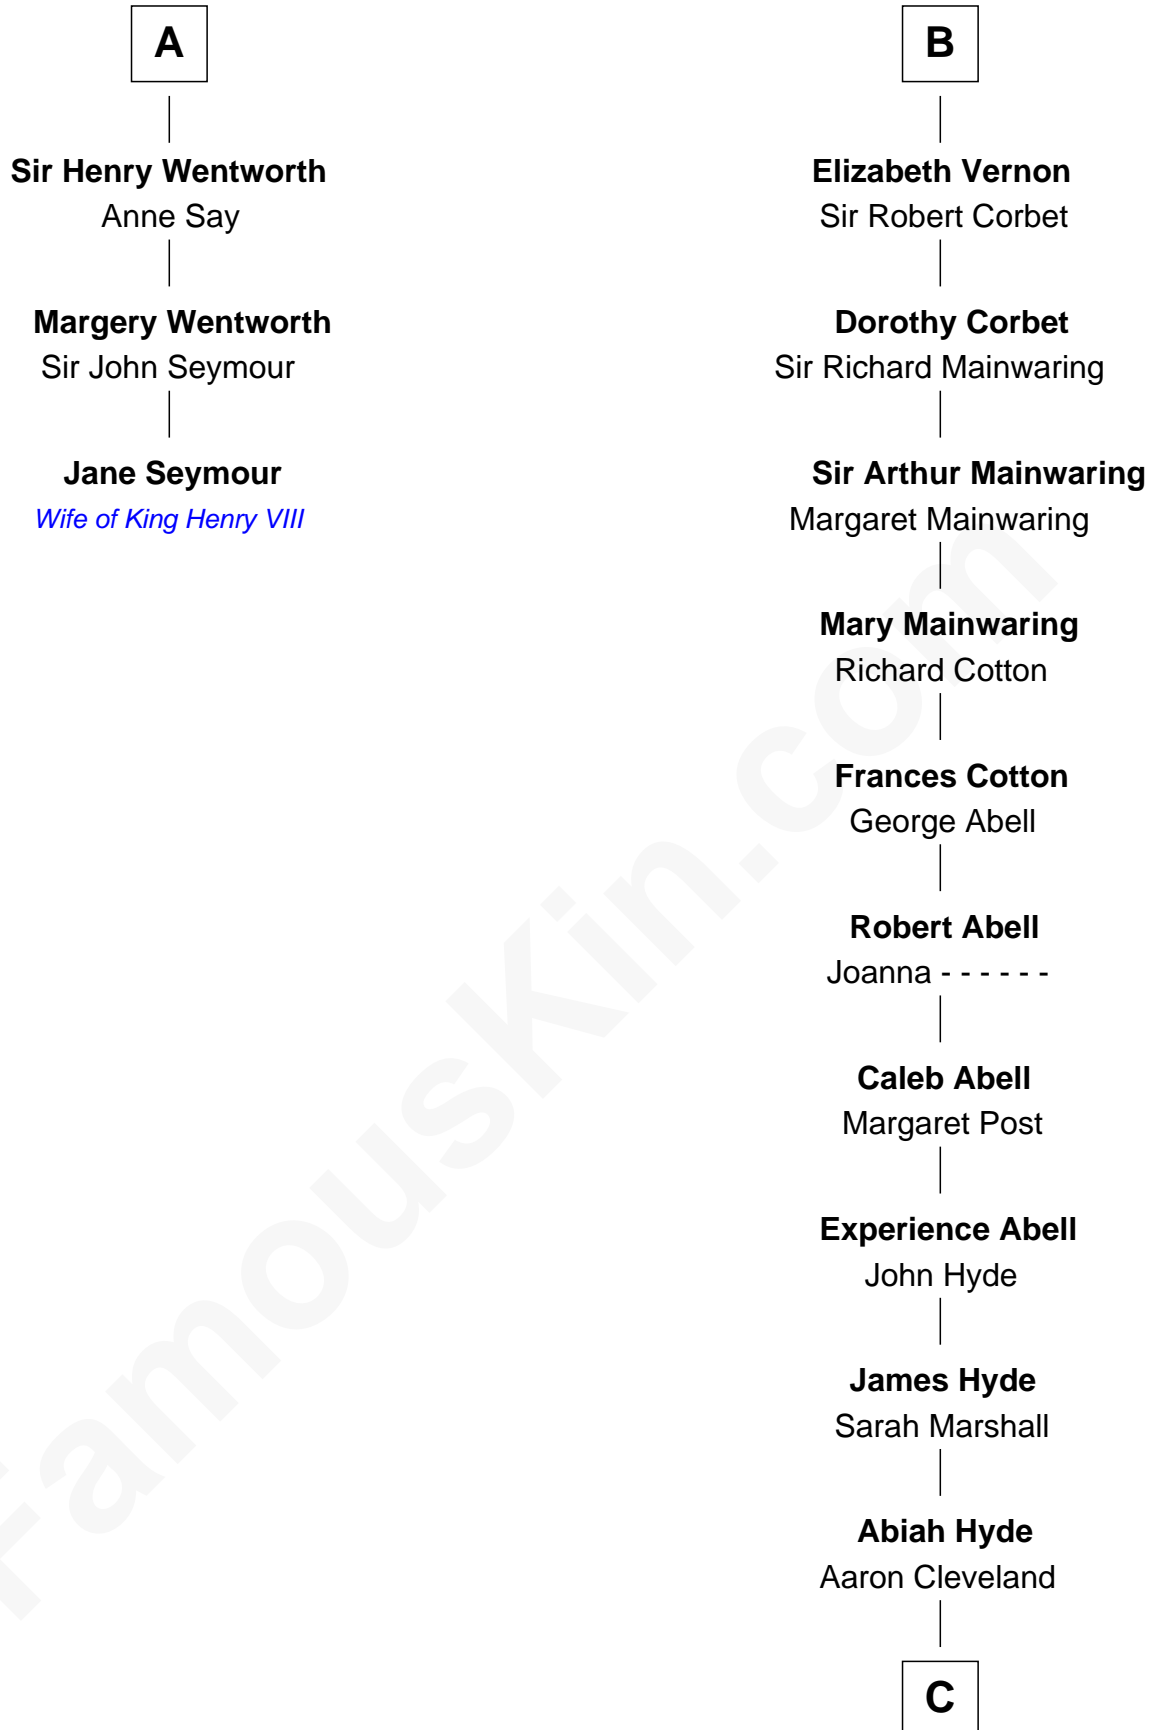

FamousKin.com Relationship Chart of

Jane Seymour

3rd Wife of King Henry VIII

9th cousin 10 times removed of

Grover Cleveland

22nd and 24th U.S. President

C

William Cleveland

Margaret Falley

Rev. Richard Falley Cleveland

Ann Neal

Grover Cleveland

22nd and 24th U.S. President

FamousKin.com