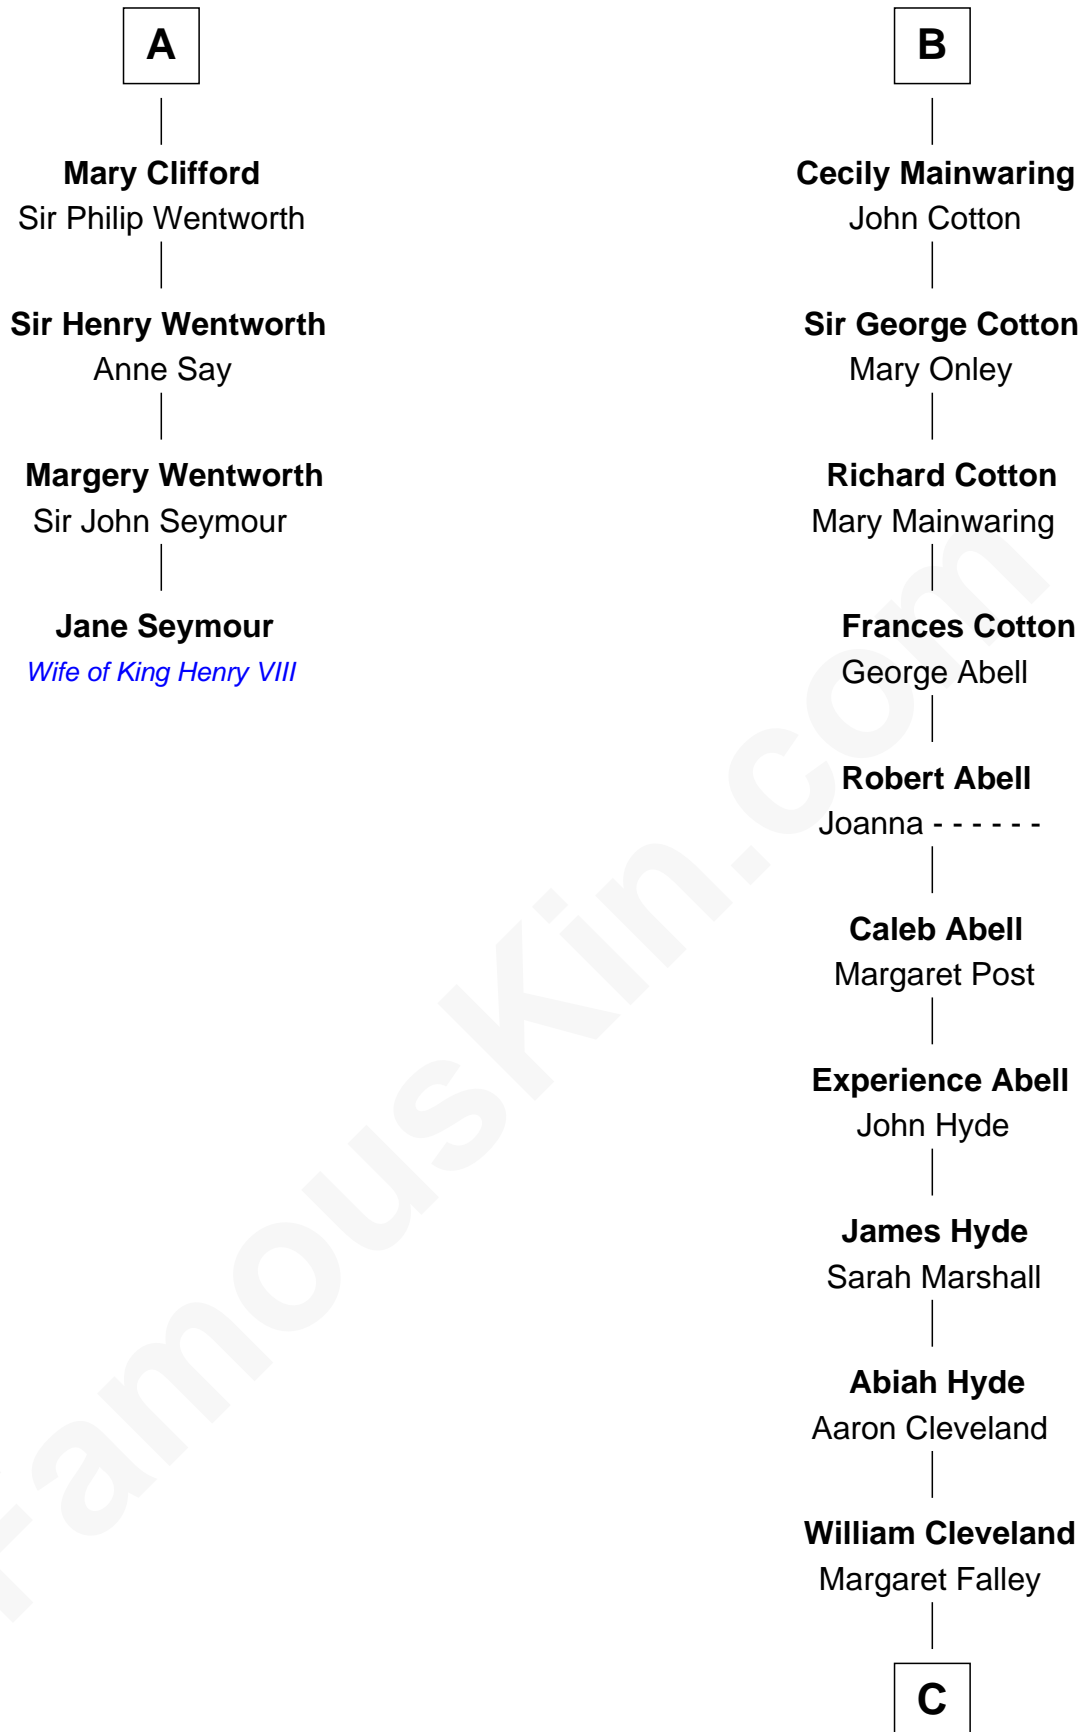

FamousKin.com Relationship Chart of

Jane Seymour

3rd Wife of King Henry VIII

10th cousin 8 times removed of

Grover Cleveland

22nd and 24th U.S. President

FamousKin.com