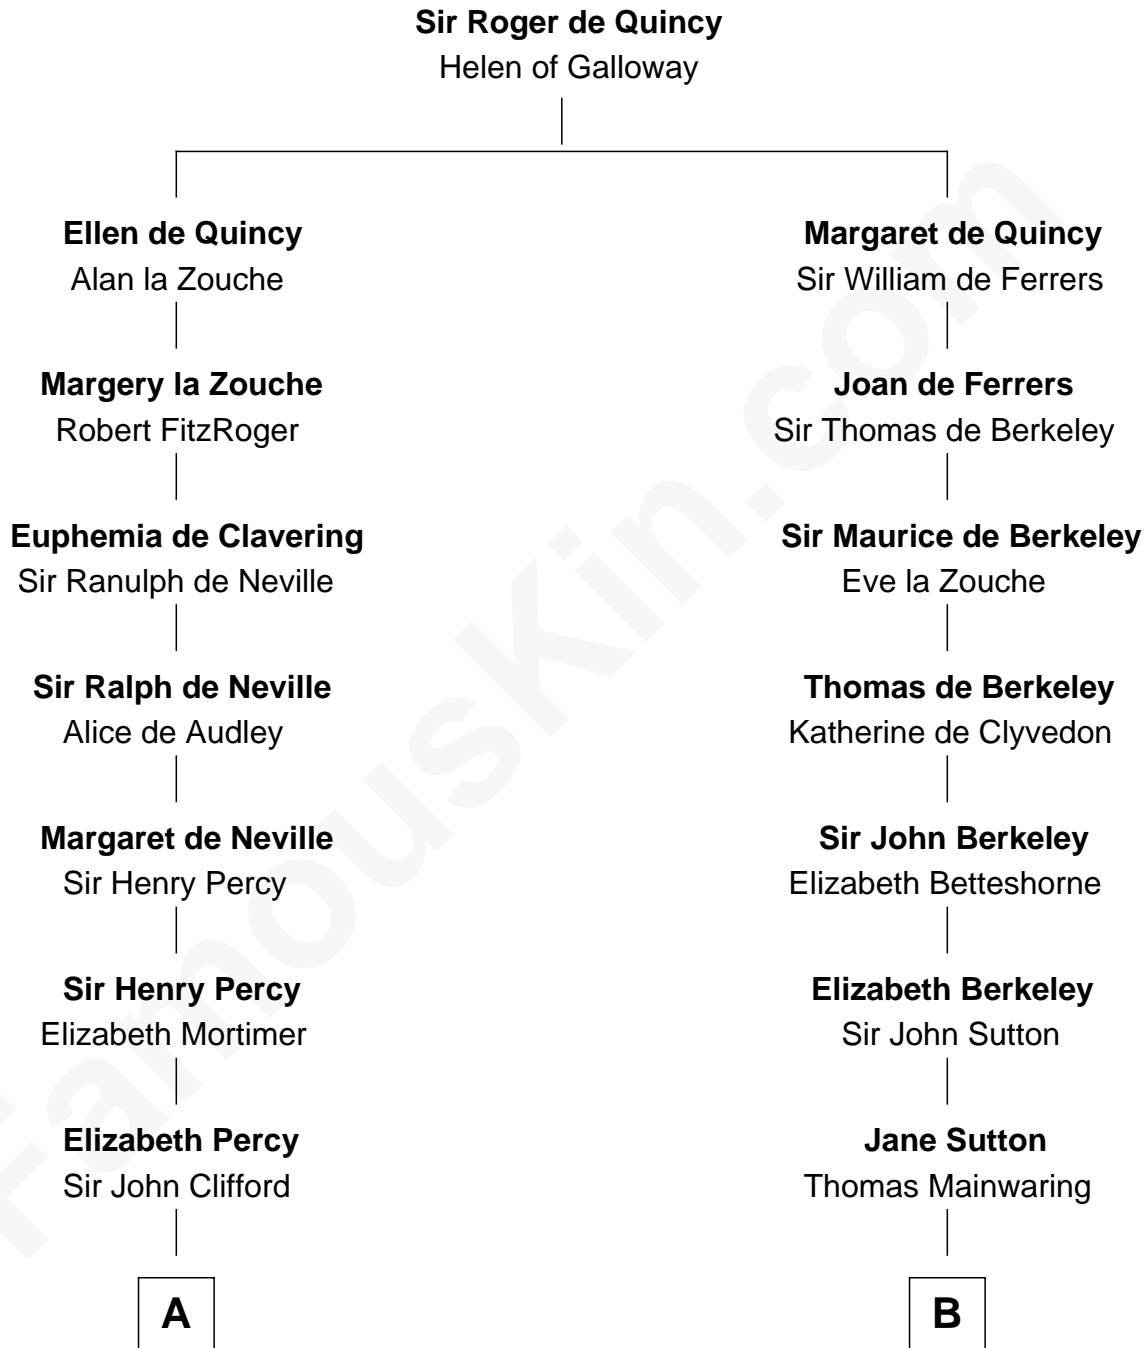

FamousKin.com Relationship Chart of

Jane Seymour

3rd Wife of King Henry VIII

10th cousin 8 times removed of

Grover Cleveland

22nd and 24th U.S. President

FamousKin.com