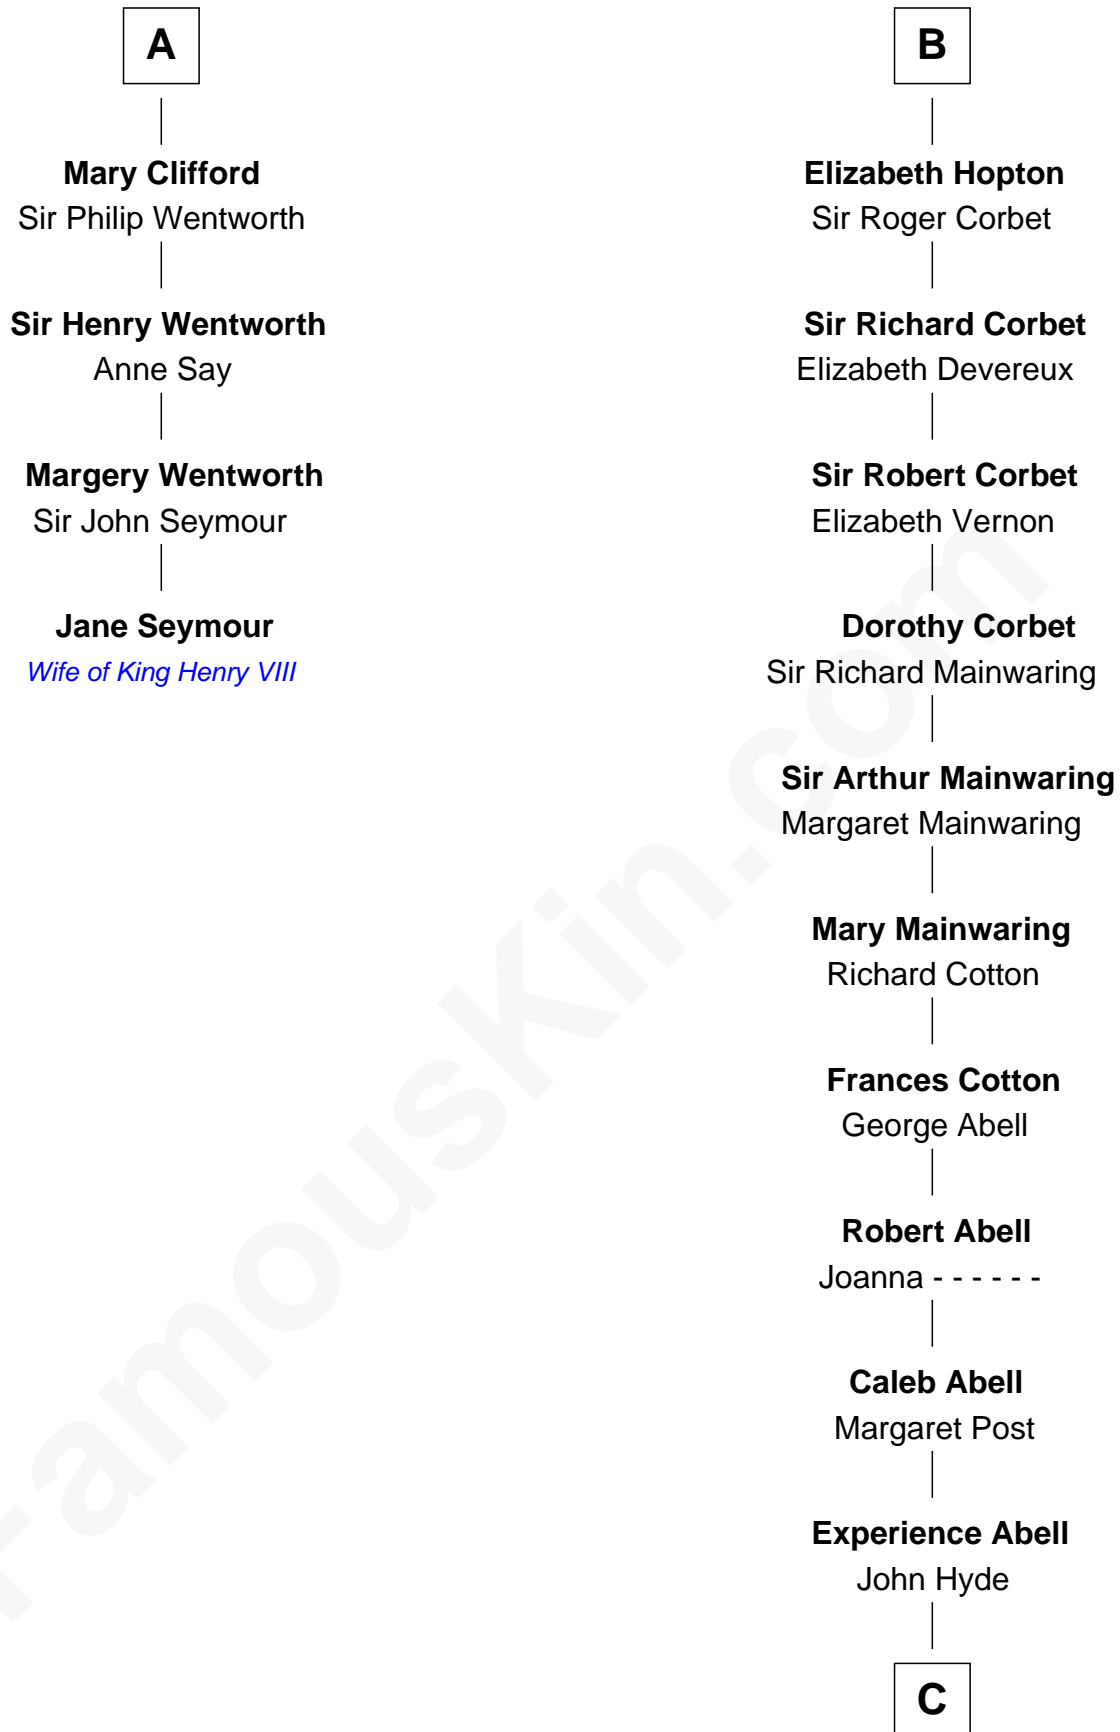

FamousKin.com Relationship Chart of

Jane Seymour

3rd Wife of King Henry VIII

10th cousin 11 times removed of

Grover Cleveland

22nd and 24th U.S. President

C

James Hyde
Sarah Marshall

Abiah Hyde
Aaron Cleveland

William Cleveland
Margaret Falley

Rev. Richard Falley Cleveland
Ann Neal

Grover Cleveland
22nd and 24th U.S. President

FamousKin.com