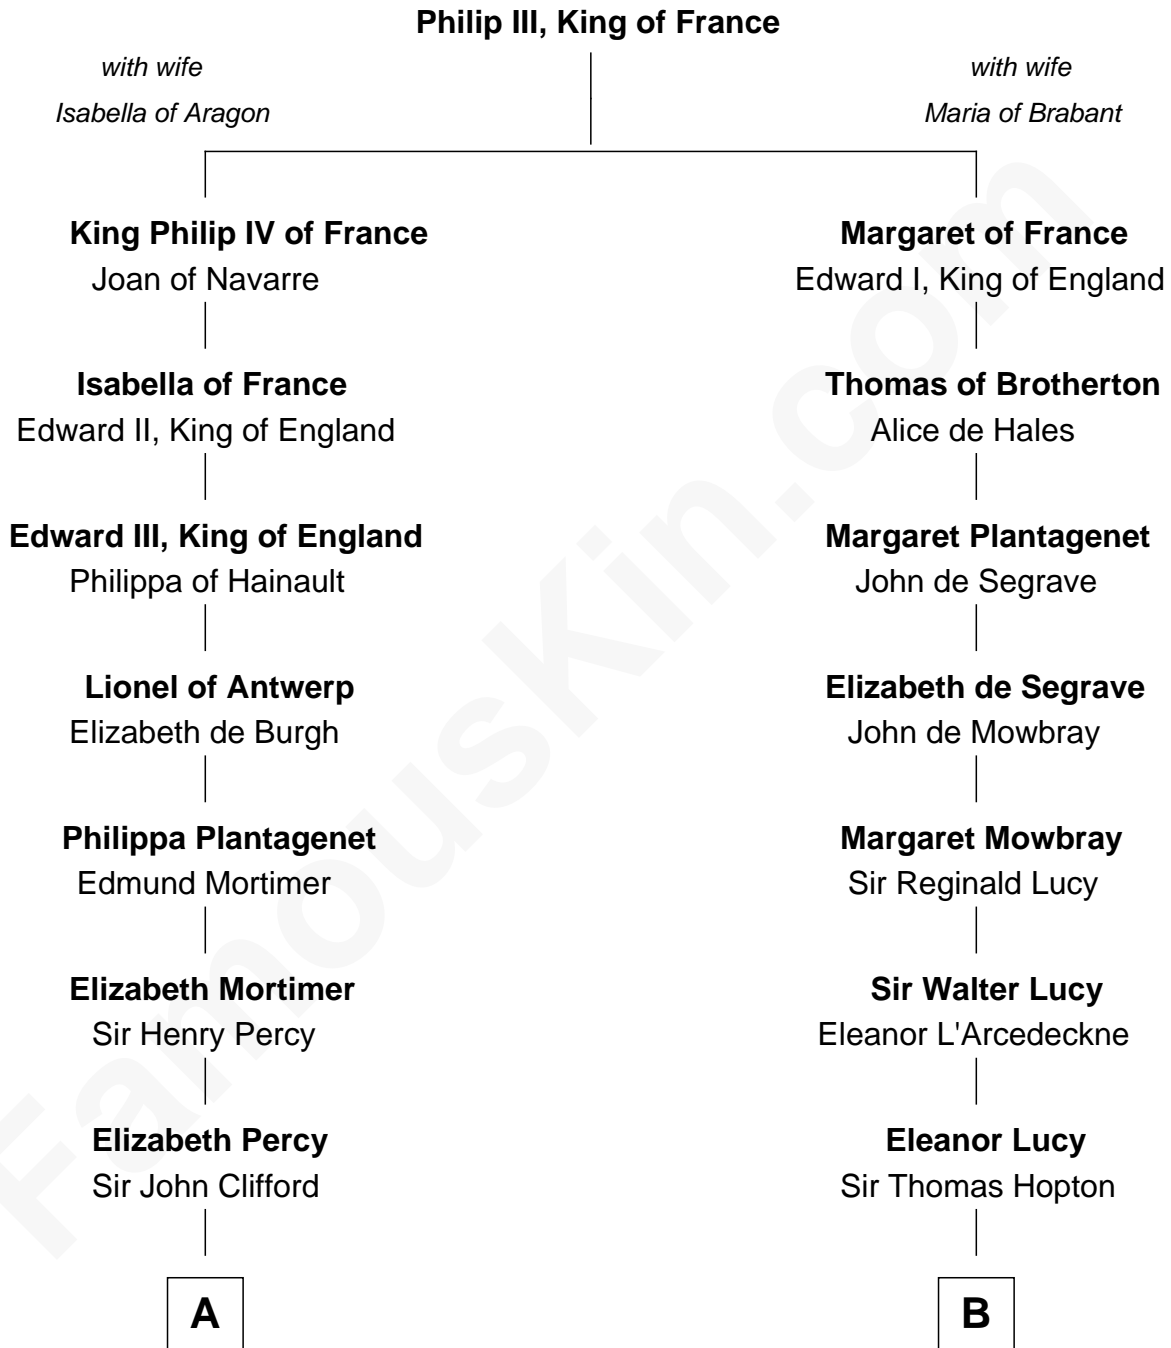

FamousKin.com Relationship Chart of

Jane Seymour

3rd Wife of King Henry VIII

10th cousin 11 times removed of

Grover Cleveland

22nd and 24th U.S. President

C

James Hyde
Sarah Marshall

Abiah Hyde
Aaron Cleveland

William Cleveland
Margaret Falley

Rev. Richard Falley Cleveland
Ann Neal

Grover Cleveland
22nd and 24th U.S. President

FamousKin.com