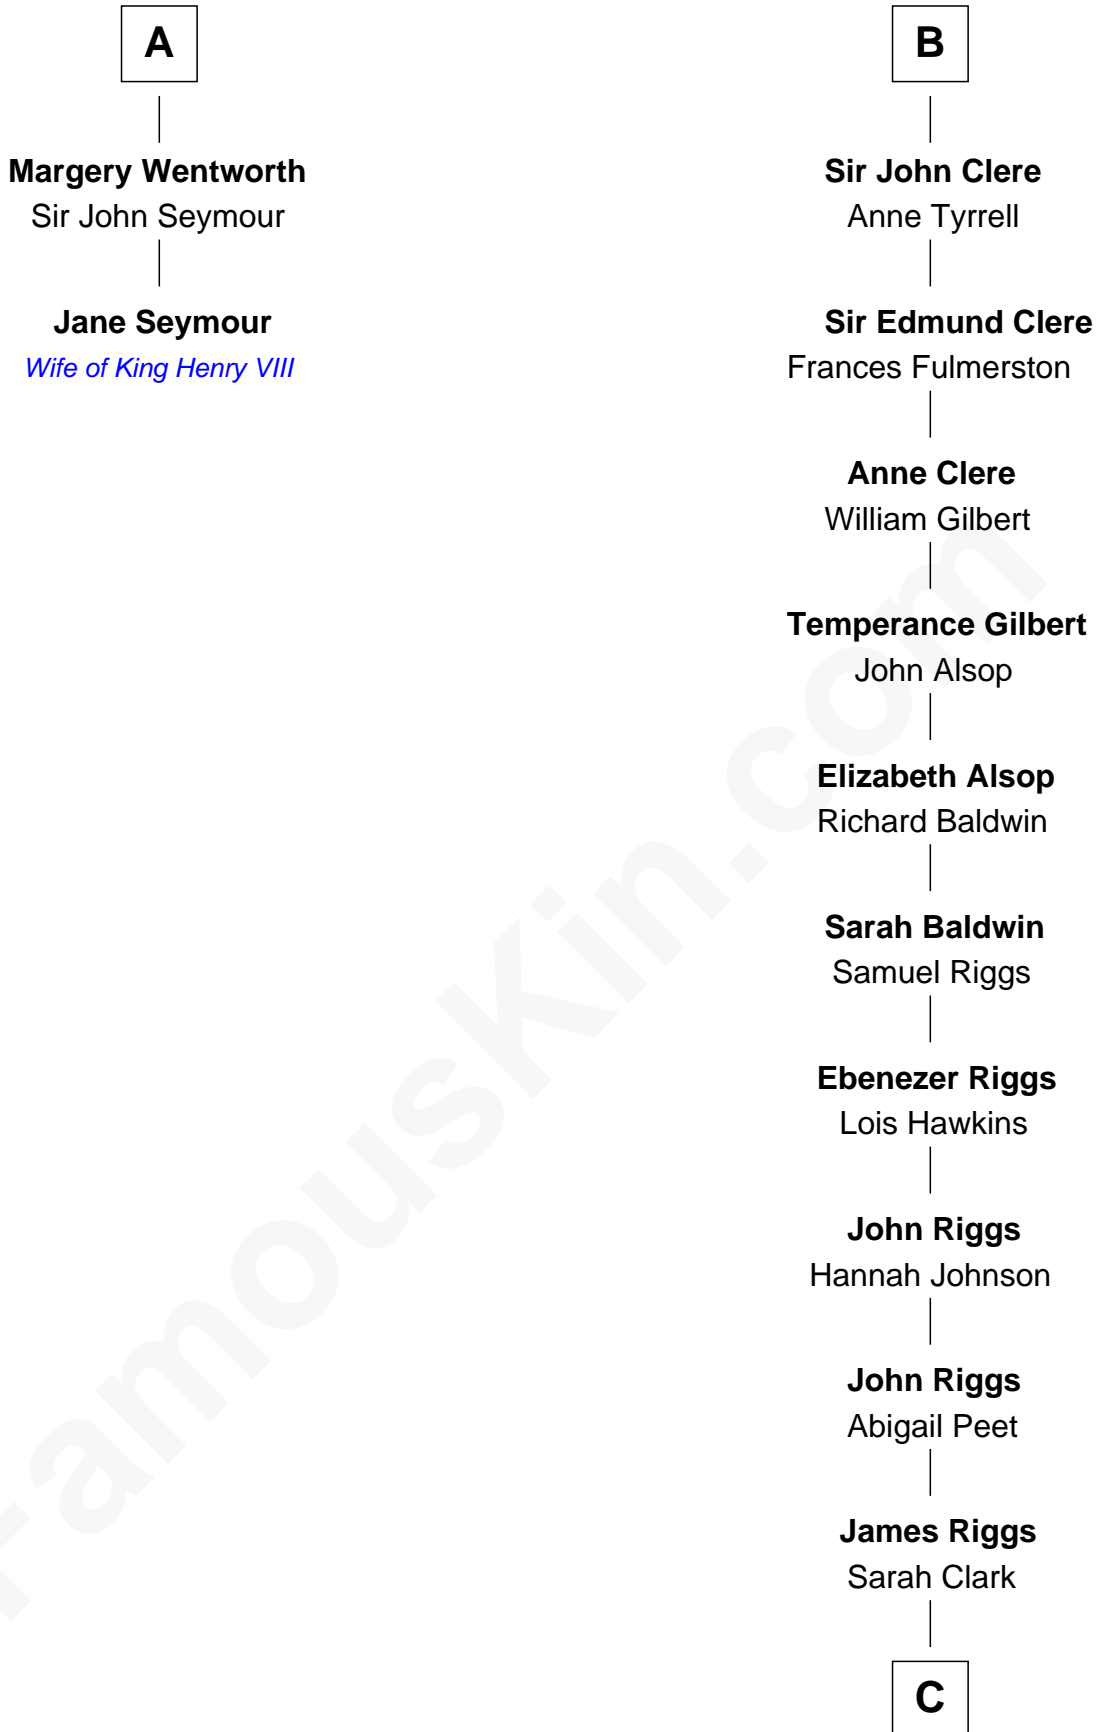

FamousKin.com Relationship Chart of

Jane Seymour

3rd Wife of King Henry VIII

8th cousin 13 times removed of

Mamie (Doud) Eisenhower

First Lady of President Dwight Eisenhower

William de Ros
Maude de Vaux

C

George Riggs

Phebe Caniff

Maria Riggs

Eli Doud

Royal Houghton Doud

Mary Cornelia Sheldon

John Sheldon Doud

Elivera Mathilda Carlson