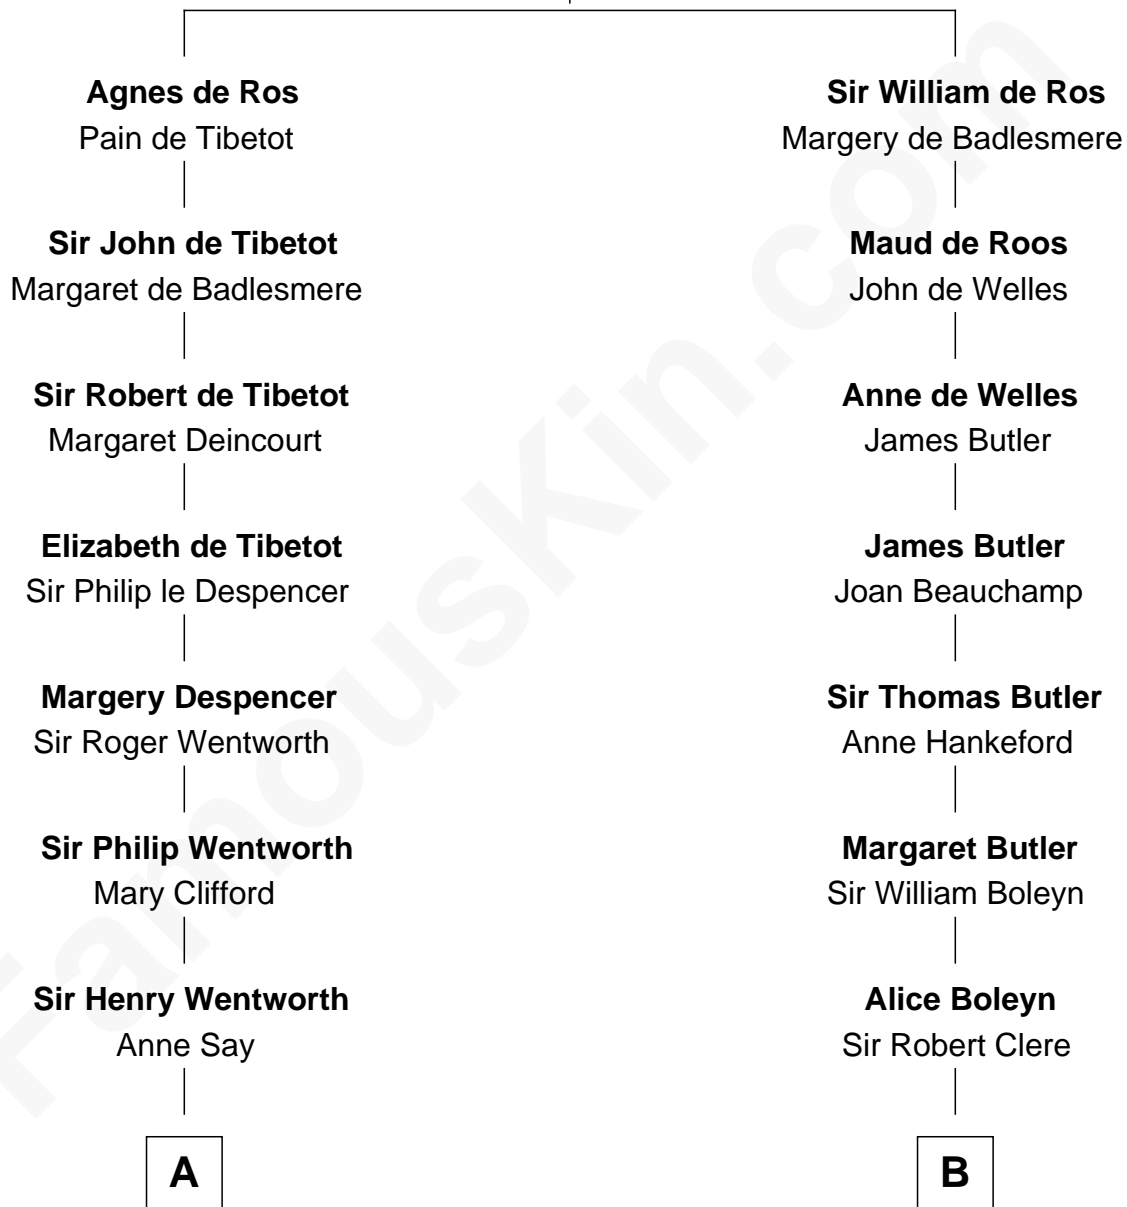

FamousKin.com Relationship Chart of

Jane Seymour

3rd Wife of King Henry VIII

8th cousin 13 times removed of

Mamie (Doud) Eisenhower

First Lady of President Dwight Eisenhower

William de Ros
Maude de Vaux

C

George Riggs

Phebe Caniff

Maria Riggs

Eli Doud

Royal Houghton Doud

Mary Cornelia Sheldon

John Sheldon Doud

Elivera Mathilda Carlson

Mamie (Doud) Eisenhower

First Lady of Dwight Eisenhower

FamousKin.com